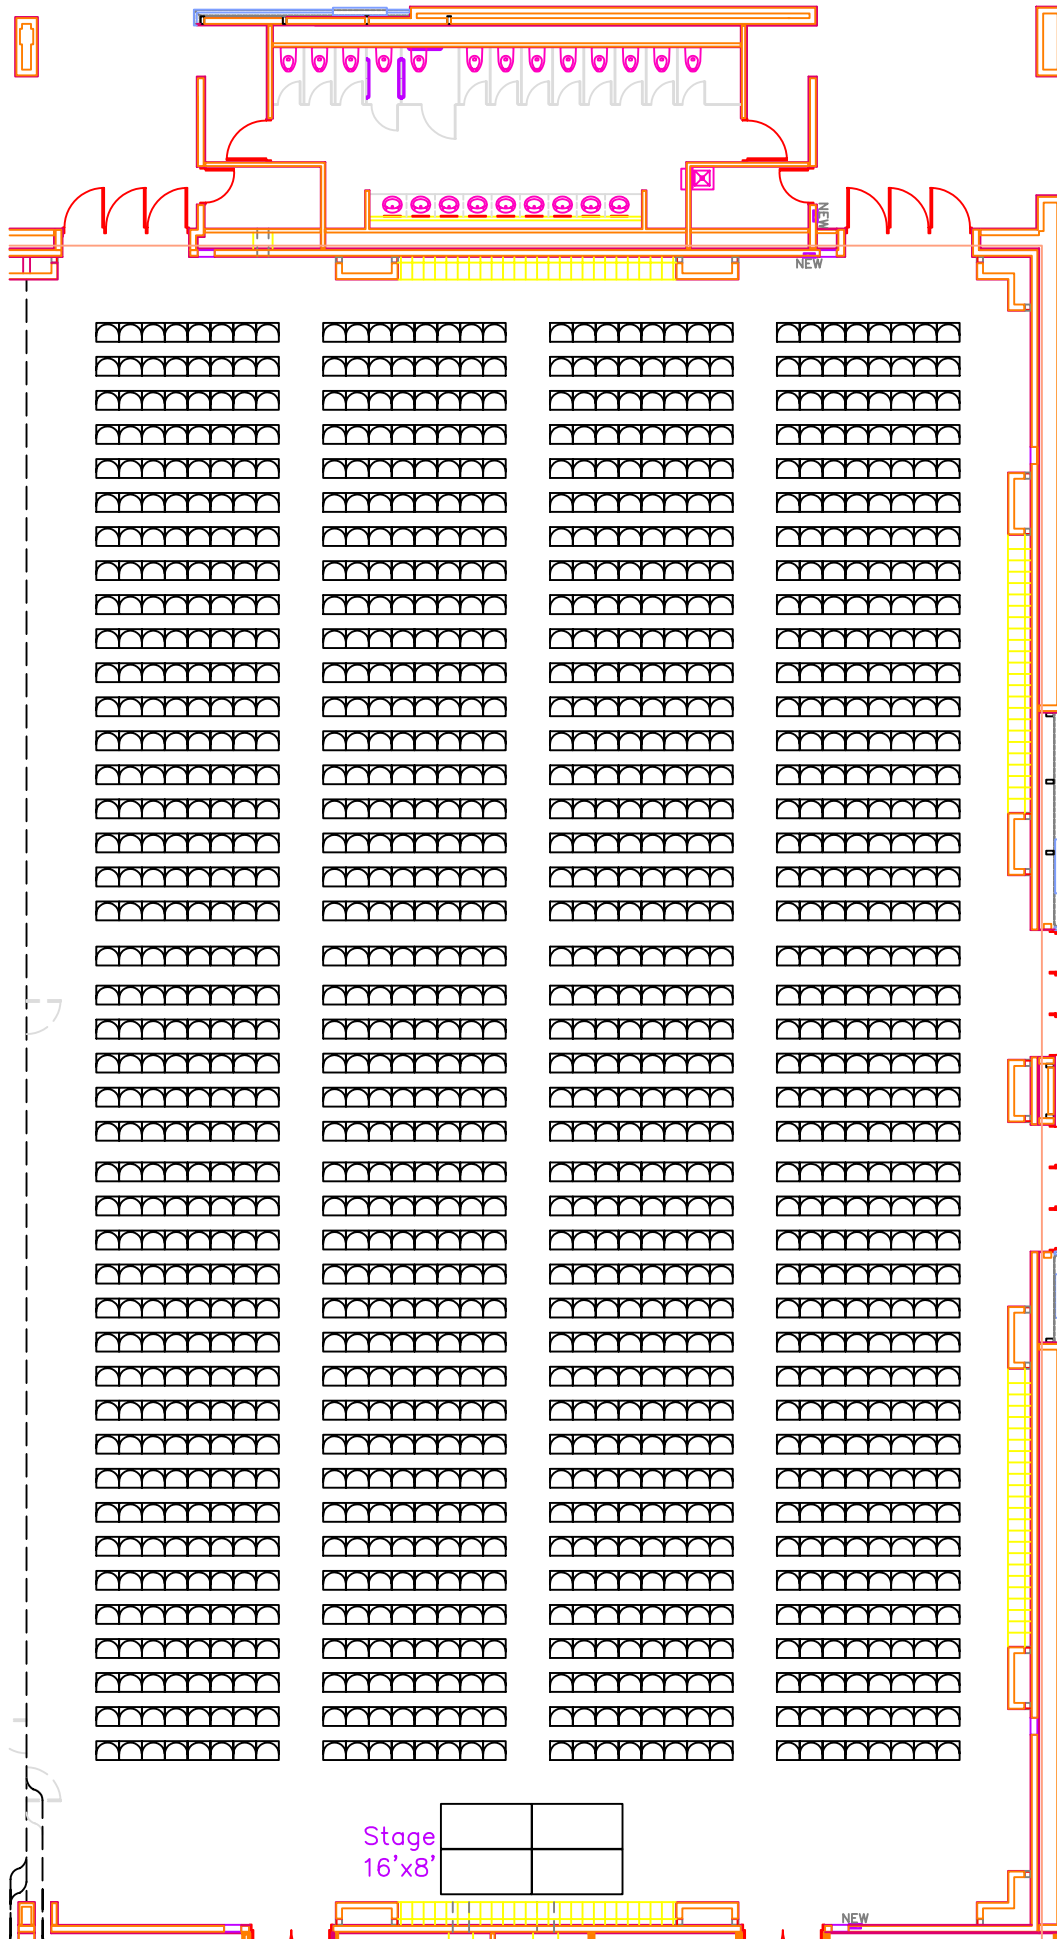

**DEVOS PLACE
BALLROOM C/D
THEATER CAPACITY: 1344**

**DEVOS PLACE
BALLROOM C/D
CLASSROOM CAPACITY: 750**

**DEVOS PLACE
BALLROOM C/D
BANQUET CAPACITY: 800**

**DEVOS PLACE
BALLROOM C/D
BOOTHS 10x10 CAPACITY: 64**

**DEVOS PLACE
BALLROOM C
EMPTY CAPACITY: 1600**