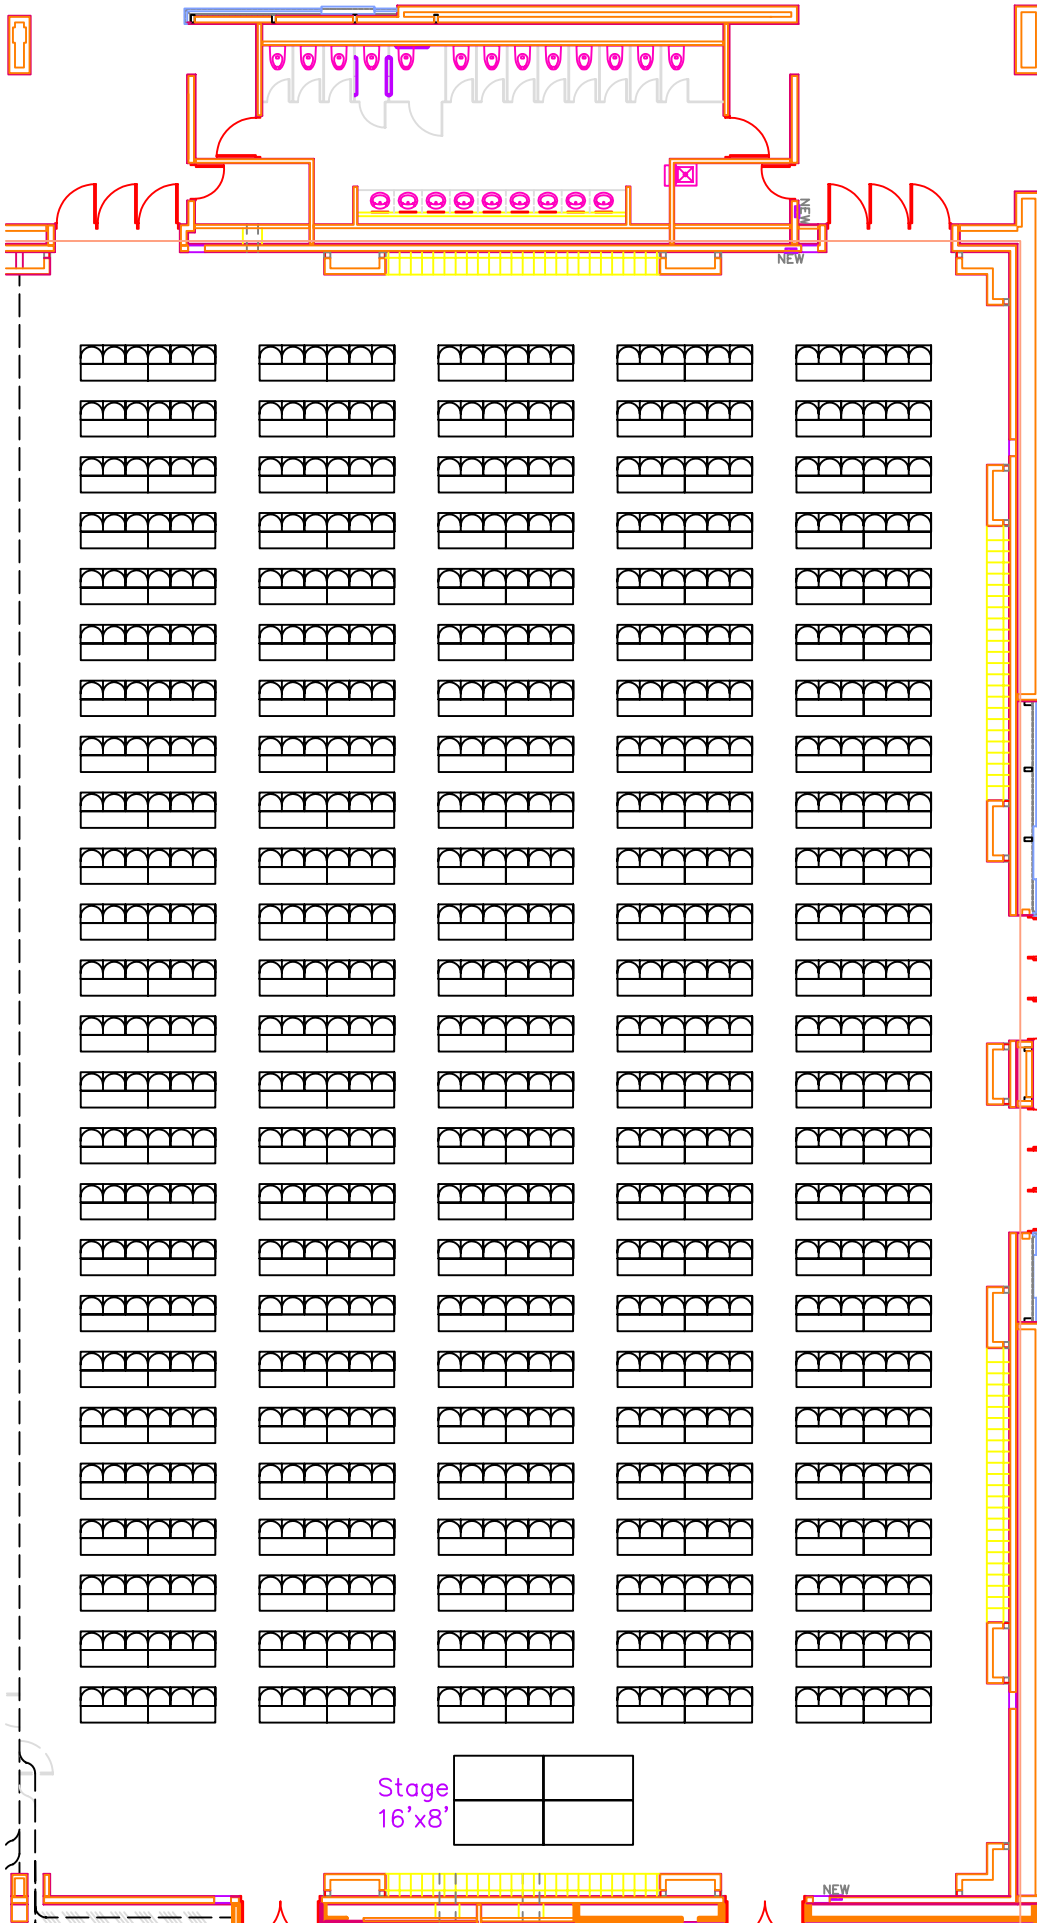

**DEVOS PLACE
BALLROOM C/D
THEATER CAPACITY: 1344**

**DEVOS PLACE
BALLROOM C/D
CLASSROOM CAPACITY: 750**

**DEVOS PLACE
BALLROOM C/D
BANQUET CAPACITY: 800**

**DEVOS PLACE
BALLROOM C/D
BOOTHS 10x10 CAPACITY: 64**

**DEVOS PLACE
BALLROOM C
EMPTY CAPACITY: 1600**