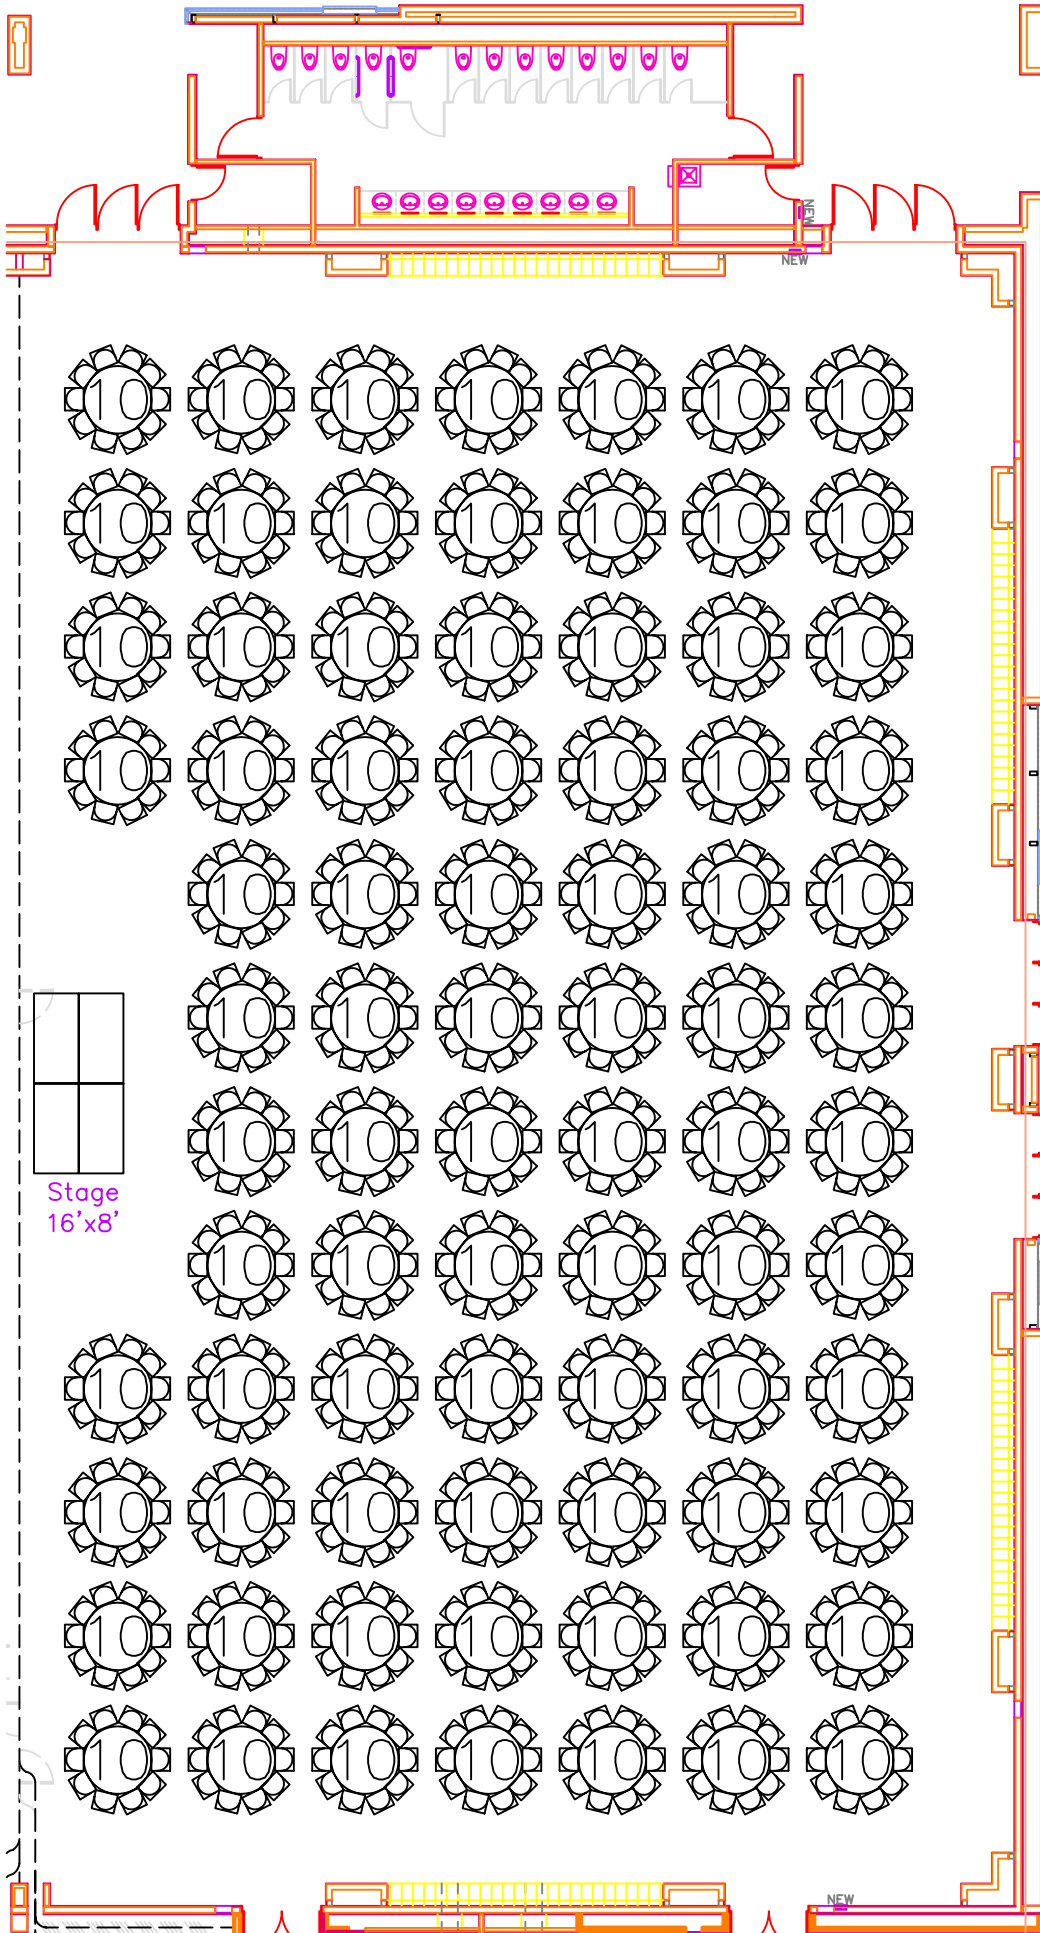

**DEVOS PLACE
BALLROOM C/D
THEATER CAPACITY: 1344**

**DEVOS PLACE
BALLROOM C/D
CLASSROOM CAPACITY: 750**

**DEVOS PLACE
BALLROOM C/D
BANQUET CAPACITY: 800**

**DEVOS PLACE
BALLROOM C/D
BOOTHS 10x10 CAPACITY: 64**

**DEVOS PLACE
BALLROOM C
EMPTY CAPACITY: 1600**