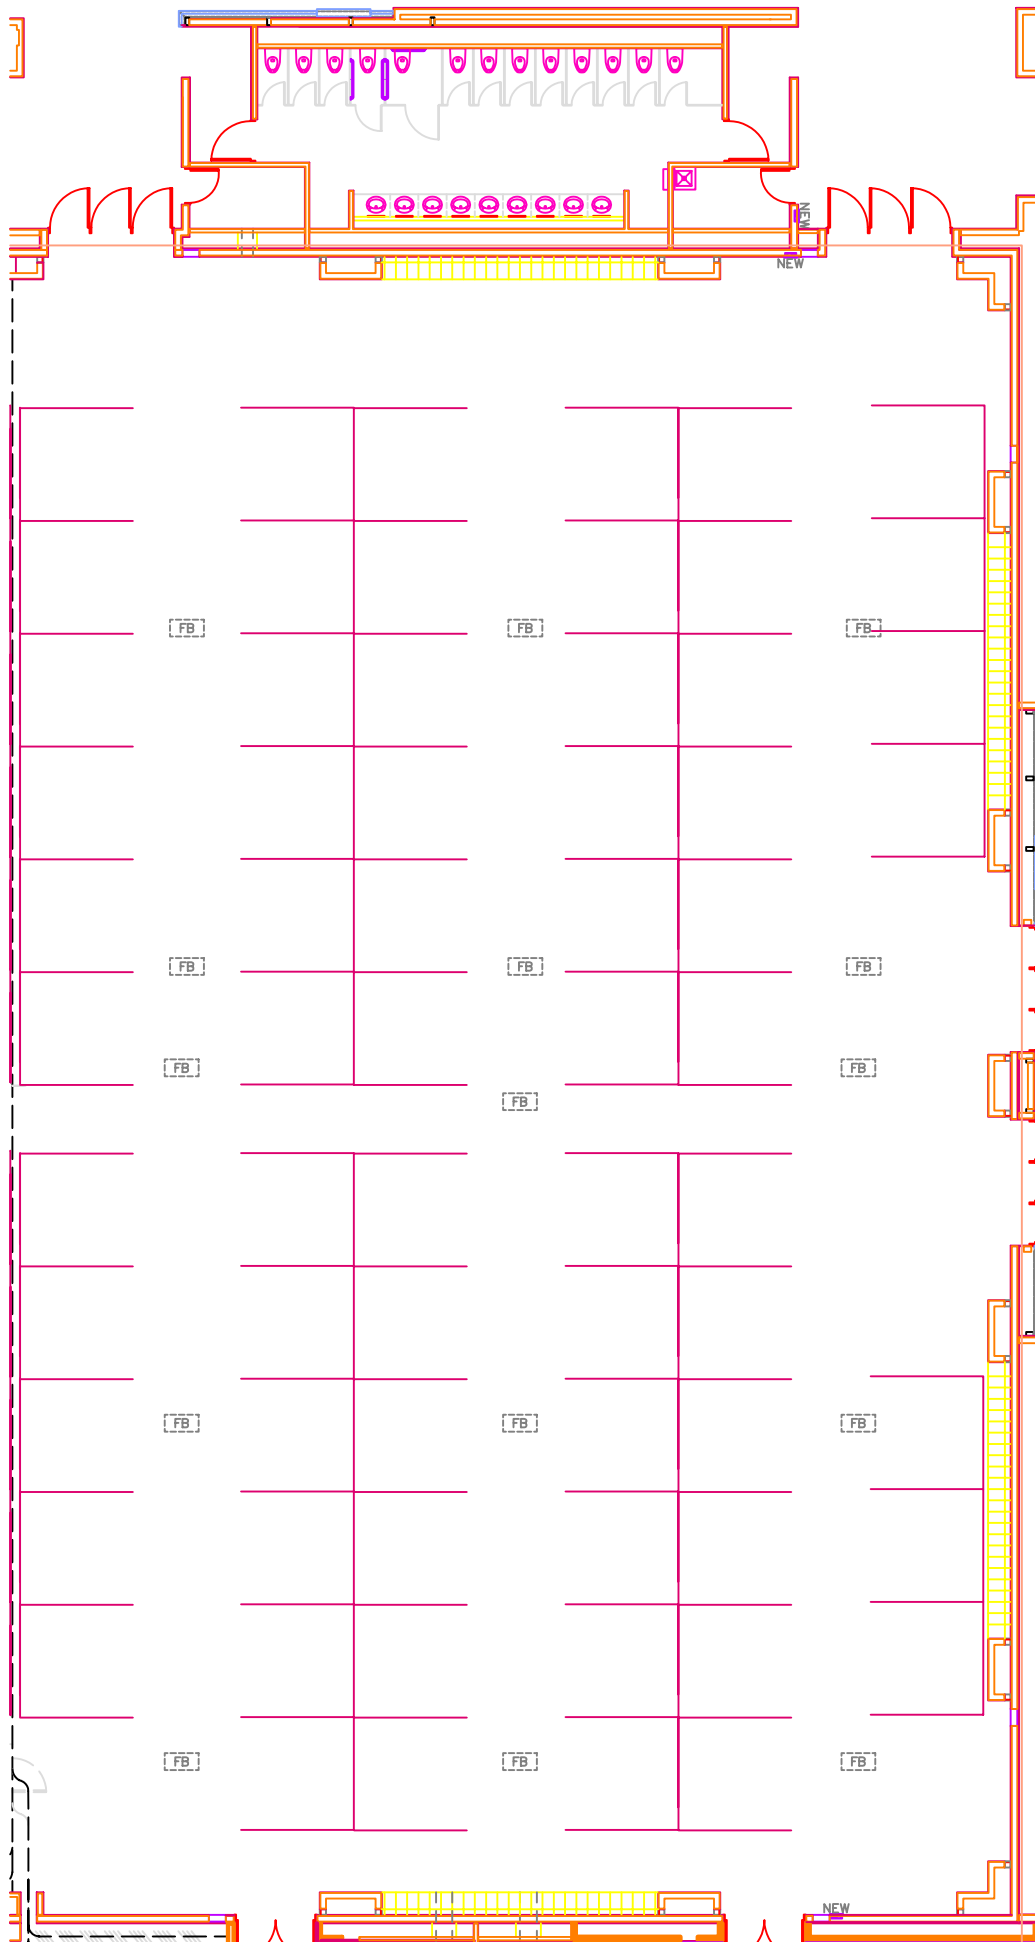

**DEVOS PLACE
BALLROOM C/D
THEATER CAPACITY: 1344**

**DEVOS PLACE
BALLROOM C/D
CLASSROOM CAPACITY: 750**

**DEVOS PLACE
BALLROOM C/D
BANQUET CAPACITY: 800**

**DEVOS PLACE
BALLROOM C/D
BOOTHS 10x10 CAPACITY: 64**

**DEVOS PLACE
BALLROOM C
EMPTY CAPACITY: 1600**