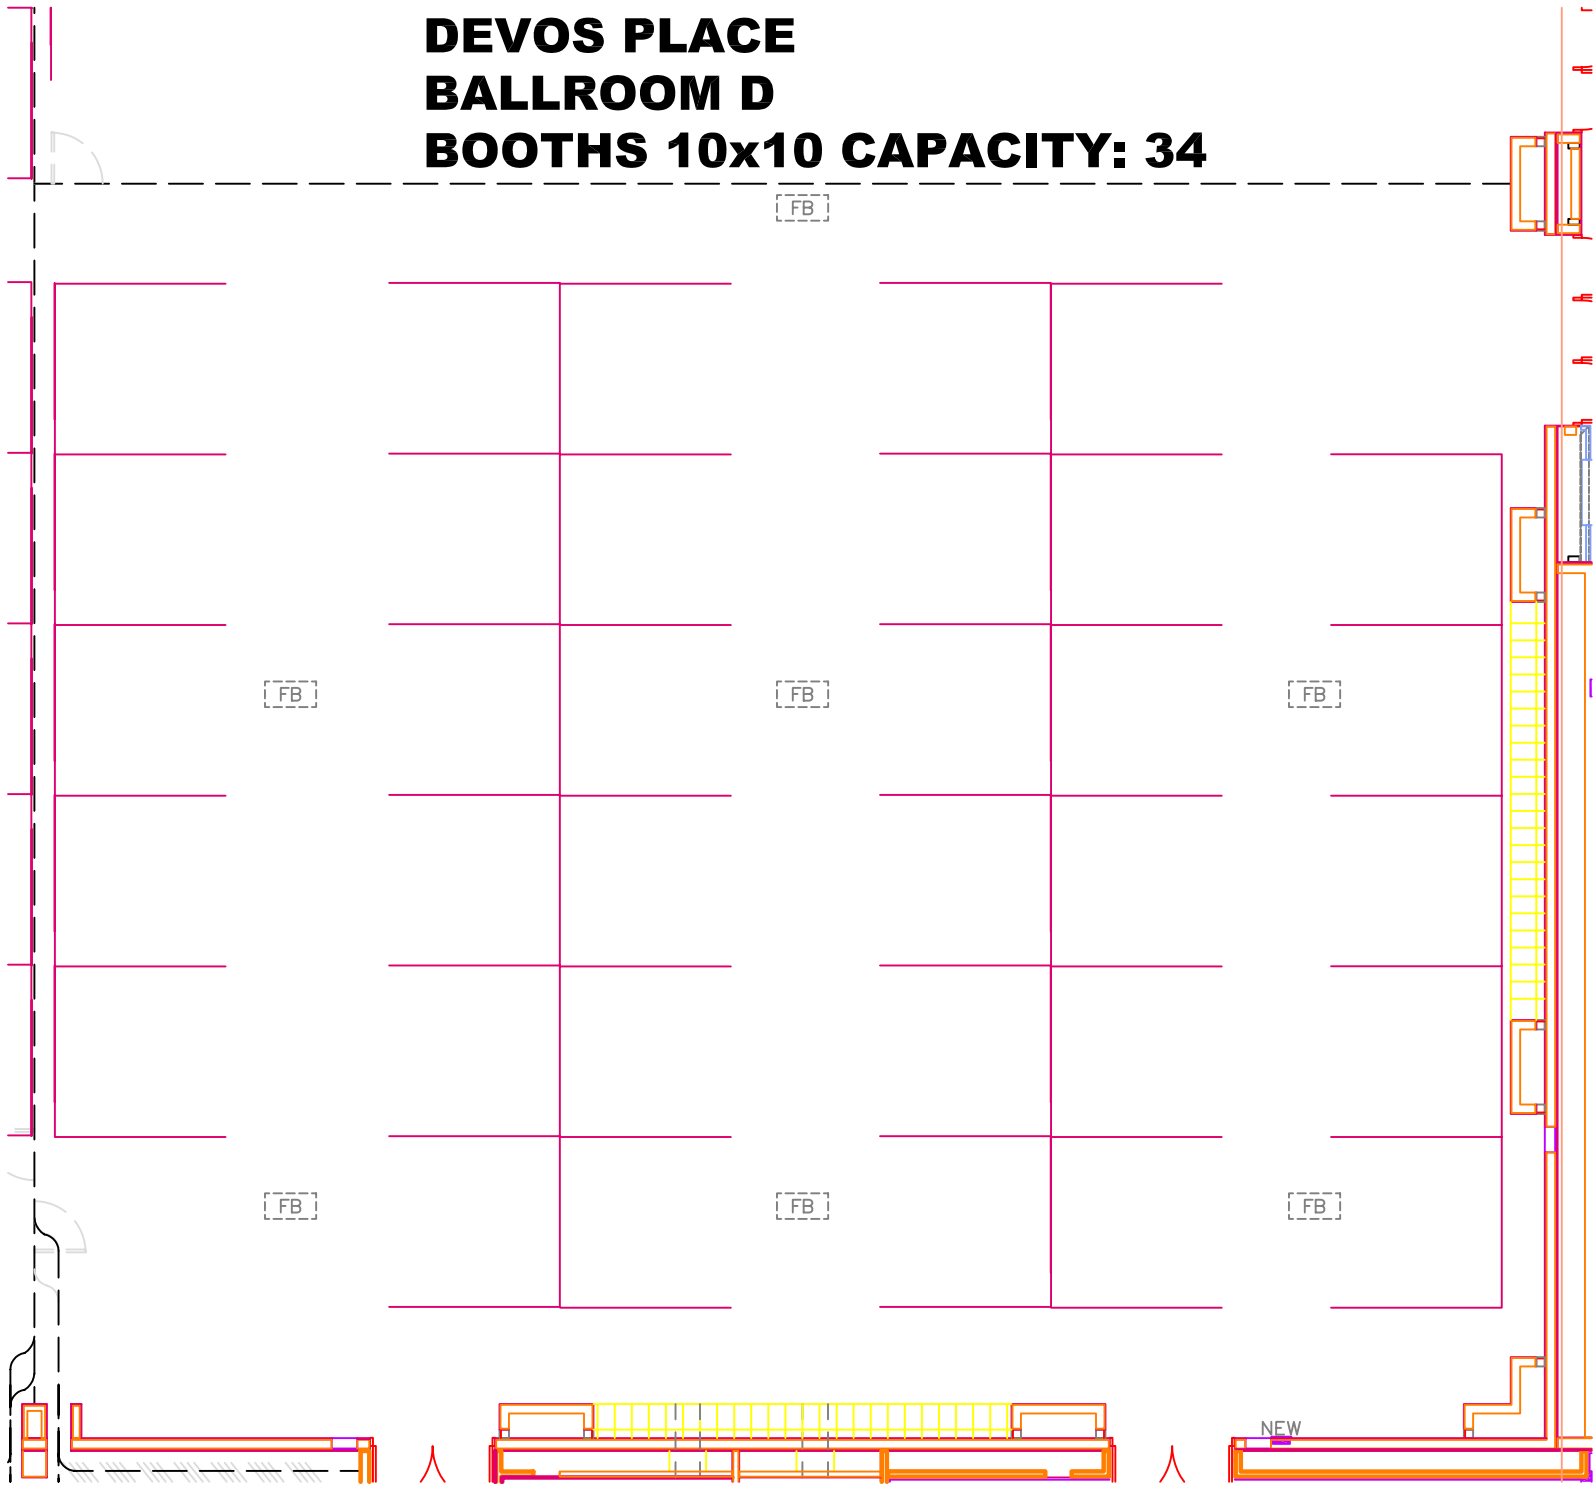

# DEVOS PLACE BALLROOM D THEATER CAPACITY: 576

Stage  
16'x8'

NEW

# DEVOS PLACE BALLROOM D CLASSROOM CAPACITY: 360

Stage  
16'x8'

NEW

**DEVOS PLACE  
BALLROOM D  
BANQUET CAPACITY: 350**

Stage  
16'x8'

NEW

# DEVOS PLACE BALLROOM D BOOTHS 10x10 CAPACITY: 34

# DEVOS PLACE BALLROOM D EMPTY CAPACITY: 800