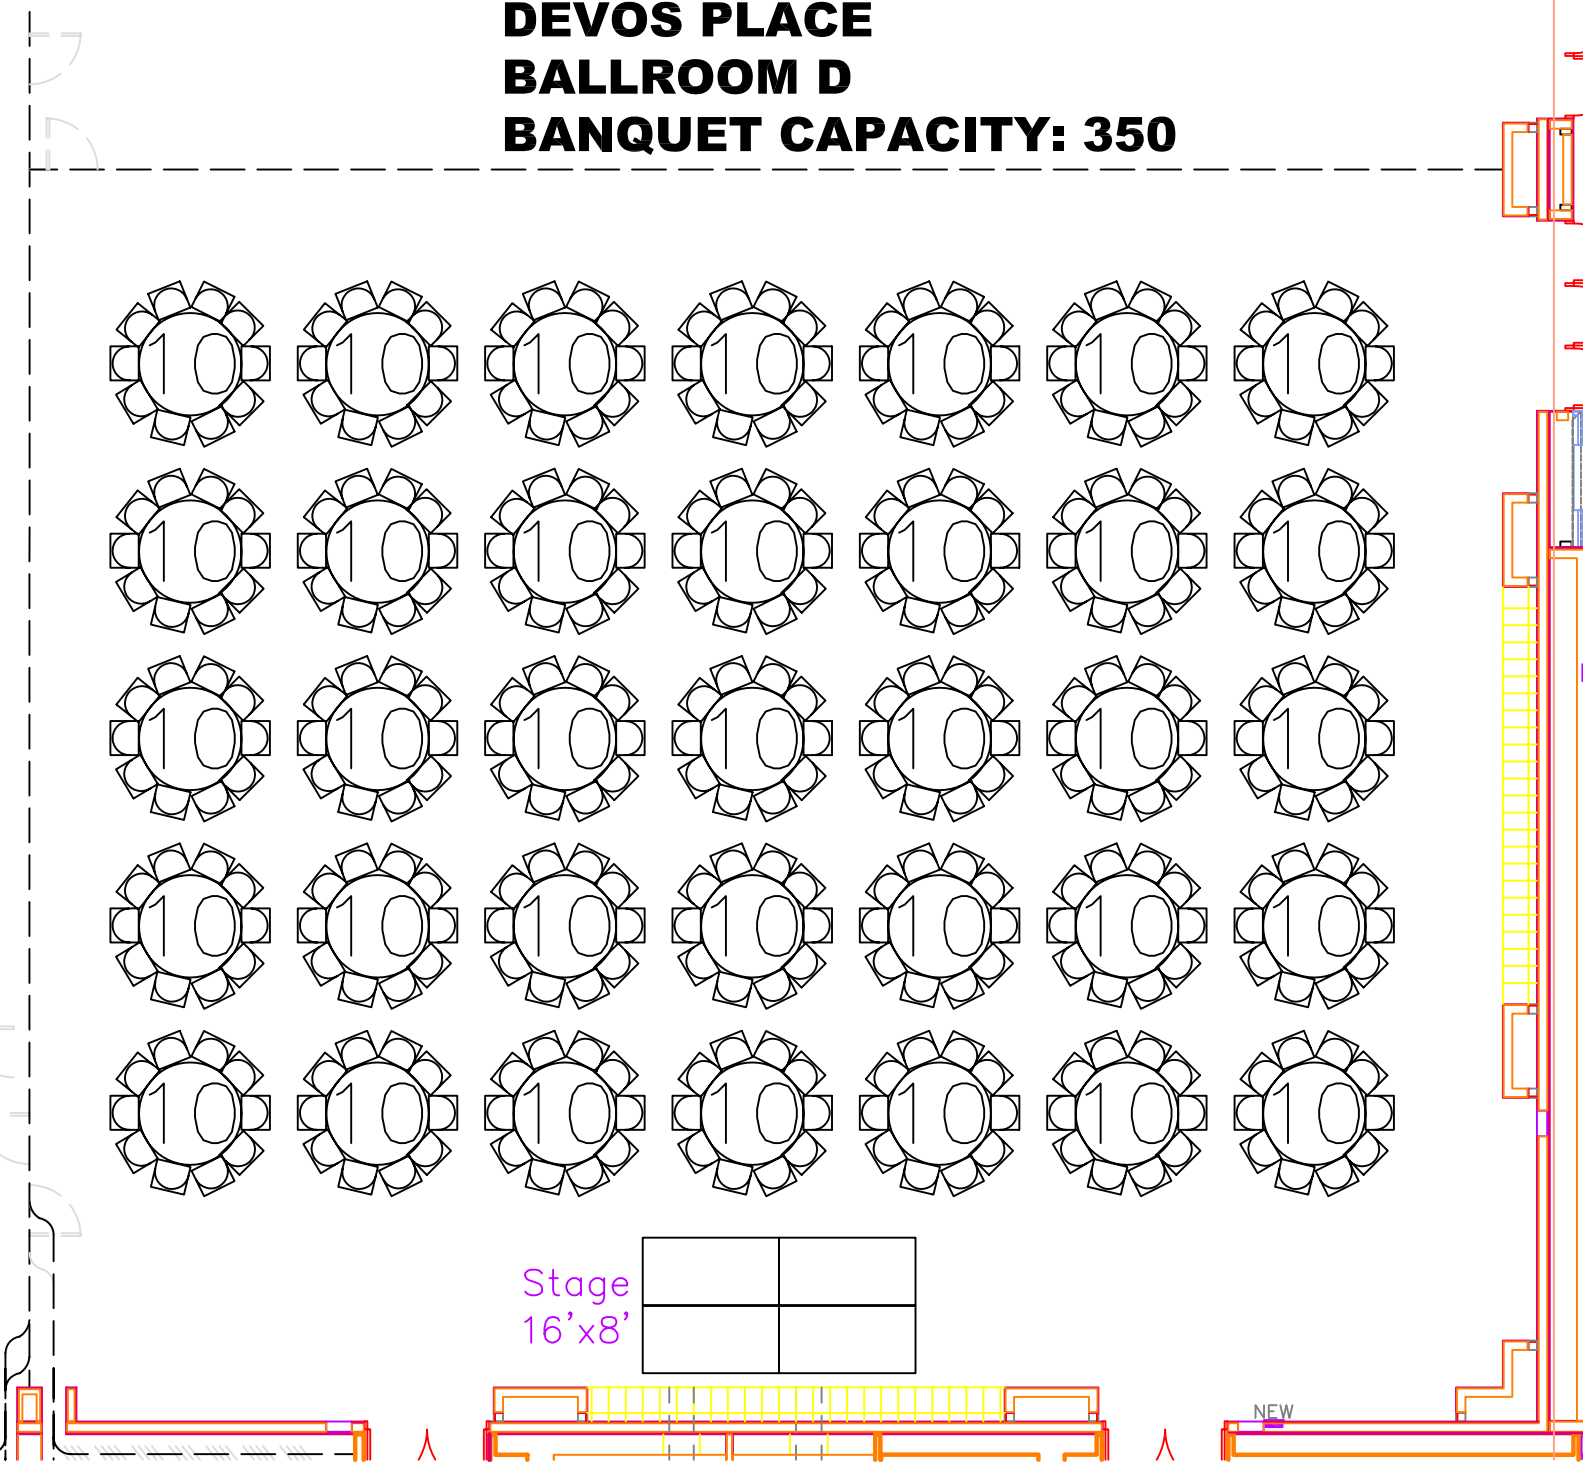

# DEVOS PLACE BALLROOM D THEATER CAPACITY: 576

Stage  
16'x8'

NEW

# DEVOS PLACE BALLROOM D CLASSROOM CAPACITY: 360

Stage  
16'x8'

NEW

**DEVOS PLACE  
BALLROOM D  
BANQUET CAPACITY: 350**

Stage  
16'x8'

NEW

# DEVOS PLACE BALLROOM D BOOTHS 10x10 CAPACITY: 34

# DEVOS PLACE BALLROOM D EMPTY CAPACITY: 800