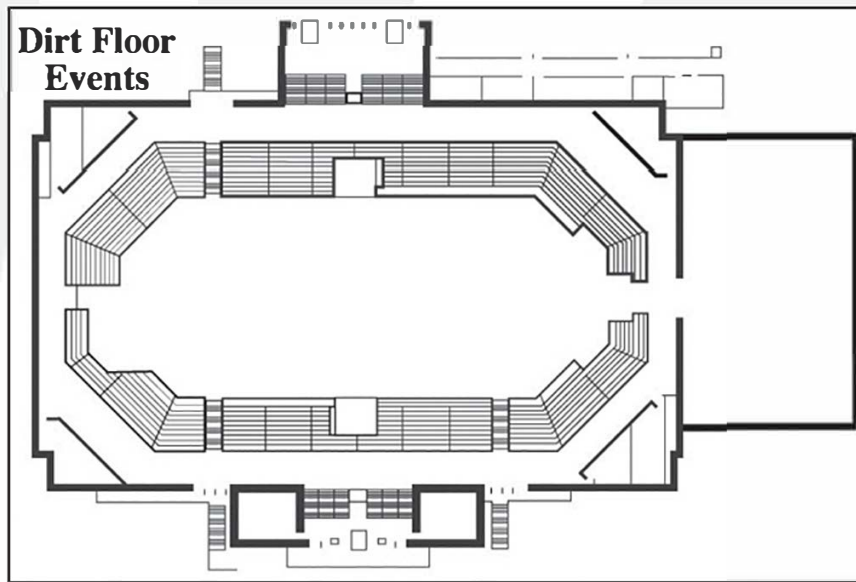

FIRST INTERSTATE BANK CENTER

	<u>SQUARE FEET</u>	<u>APPROX. DIMEN.</u>	<u>THEATRE</u>	<u>10x10 BOOTHS</u>	<u>STADIUM SEATING</u>	<u>CEILING HEIGHT</u>
EVENT CENTER	279,000		3,800 Floor	190+/-	4,000	40'
Oval Shape	40,000	125x320				
Rectangle Floor	28,250	125x226				
Concourse				84+/-		

- Ability to set up complete rodeo
- Holding pens and catch pens in covered Event Arena

EVENT ARENA	11,250	90x125				
--------------------	--------	--------	--	--	--	--

Storage and animal use only