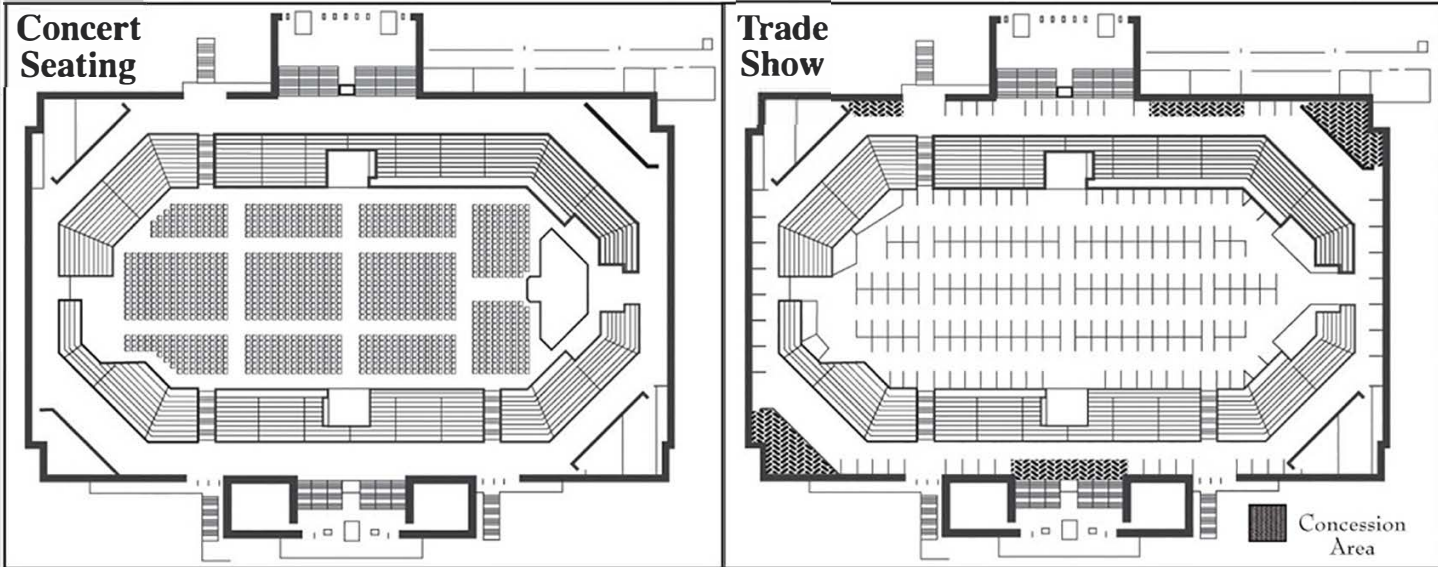

FIRST INTERSTATE BANK CENTER

	<u>SQUARE FEET</u>	<u>APPROX. DIMEN.</u>	<u>THEATRE</u>	<u>10x10 BOOTHS</u>	<u>STADIUM SEATING</u>	<u>CEILING HEIGHT</u>
EVENT CENTER	279,000		3,800 Floor	190+/-	4,000	40'
Oval Shape	40,000	125x320				
Rectangle Floor	28,250	125x226				
Concourse				84+/-		

- Ability to set up complete rodeo
- Holding pens and catch pens in covered Event Arena

EVENT ARENA	11,250	90x125				
--------------------	--------	--------	--	--	--	--

Storage and animal use only