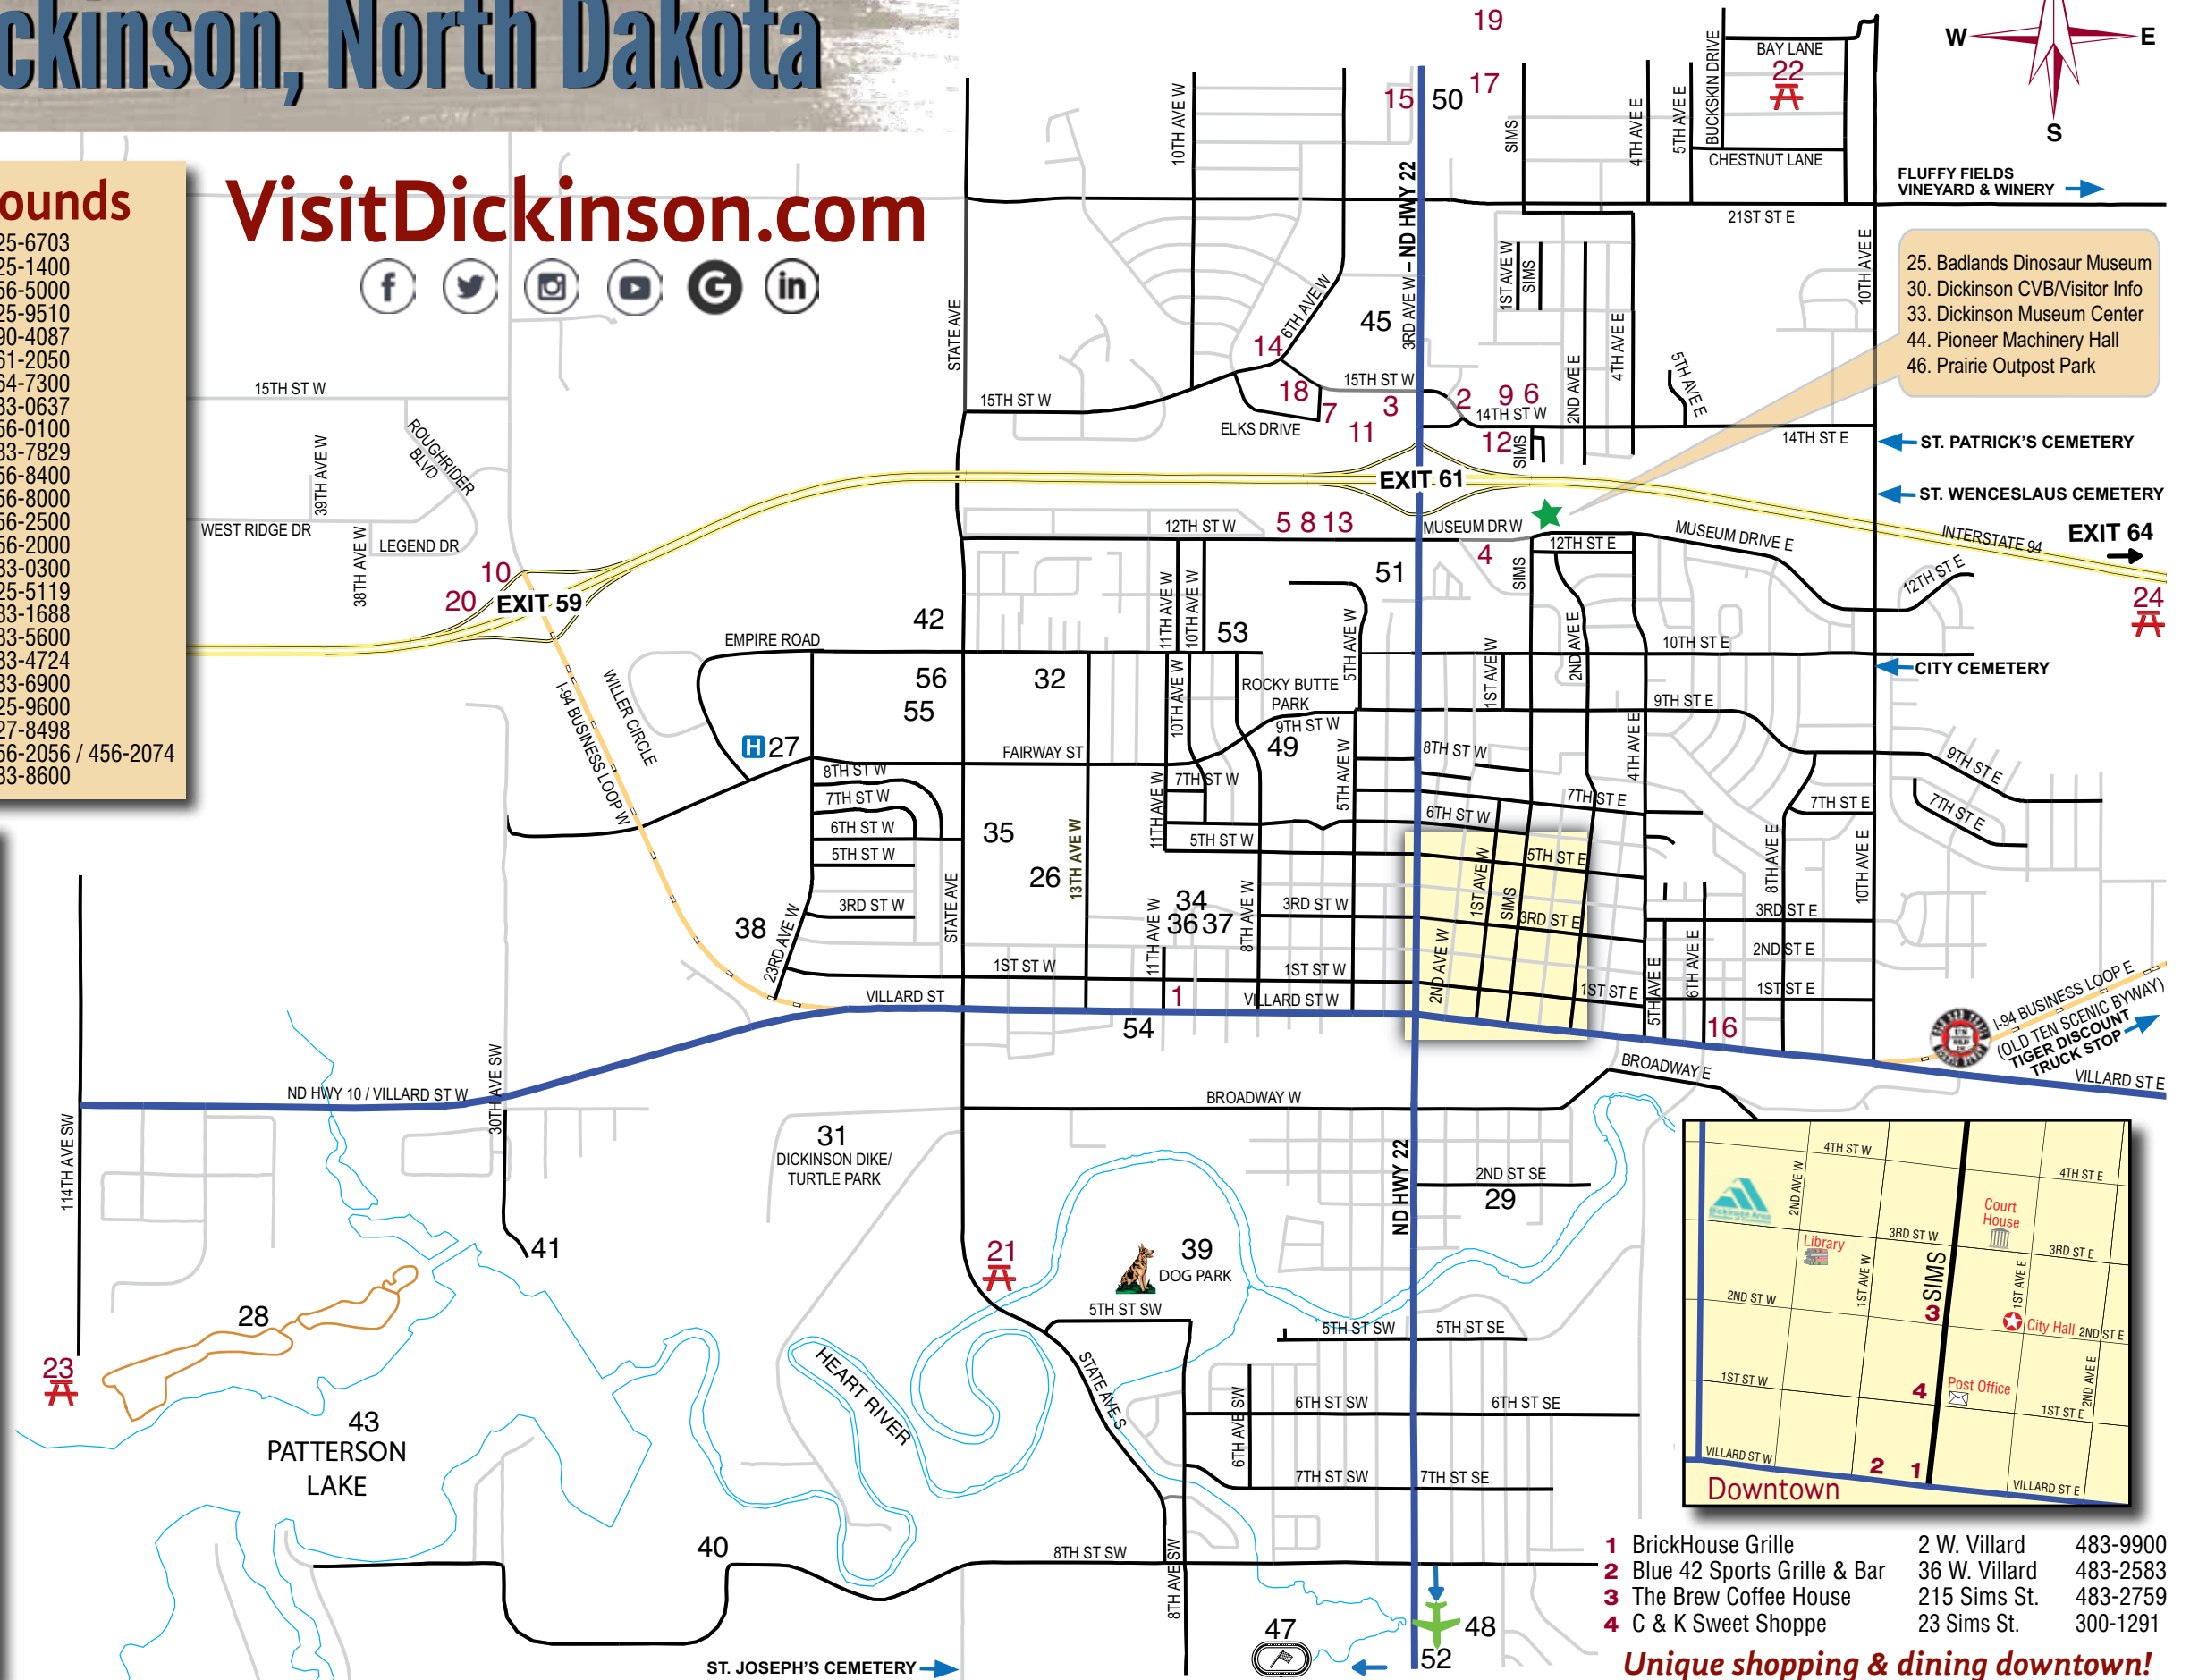

VisitDickinson.com

Points of Interest

- | | |
|--|------------------------|
| 25. Badlands Dinosaur Museum | |
| 26. Biesiot Activities Center (BAC) | |
| 27. CHI St. Alexius Health (Hospital & Clinic) | |
| 28. Crooked Crane Trail | |
| 29. Dakota Community Bank & Trust Ballpark | |
| 30. Dickinson Convention & Visitors Bureau | |
| 31. Dickinson Dike/Turtle Park | |
| 32. Dickinson High School | |
| 33. Dickinson Museum Center | |
| 34. Dickinson State University | |
| 35. DSU Indoor Multipurpose Arena | |
| 36. DSU Native American Collection/Stoxen Library | |
| 37. DSU Theodore Roosevelt Ctr./Stoxen Library | |
| 38. Forest Service/Bureau of Land Management | |
| 39. Gress Softball Complex | |
| 40. Heart River Golf Course | |
| 41. ND Game & Fish Department-Dickinson | |
| 42. NDSU Dickinson Extension Research Center | |
| 43. Patterson Lake | |
| 44. Pioneer Machinery Hall | |
| 45. Prairie Hills Mall | |
| 46. Prairie Outpost Park | |
| 47. Southwest Speedway | 10 miles S. on Hwy. 22 |
| 48. Stark County Fairgrounds & Event Park | 2 miles S. on Hwy. 22 |
| 49. Stark County Veterans Memorial Airport | 4 miles S. on Hwy. 22 |
| 50. Super Walmart | |
| 51. T-Rex Plaza | |
| 52. Theodore Roosevelt Regional Airport | |
| 53. Trinity High School | |
| 54. Ukrainian Cultural Institute | |
| 55. West River Community Center/Mustang Baseball Complex | |
| 56. West River Ice Center | |

 *Google for local taxis*

RV Dumping Services

Cenex General Store (24 hours) - no water	N of I-94, Exit 61	483-3633
Cenex Museum General (24 hours) - no water	S of I-94, Exit 61	483-7017
Patterson Lake Recreation (seasonal)	SW of City	456-2074
The Hub (24 hours)	N on Hwy. 22	483-3835