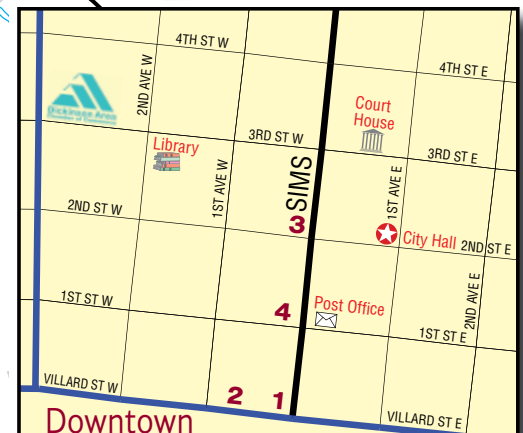

VisitDickinson.com

Points of Interest

- | | |
|--|------------------------|
| 25. Badlands Dinosaur Museum | |
| 26. Biesiot Activities Center (BAC) | |
| 27. CHI St. Alexius Health (Hospital & Clinic) | |
| 28. Crooked Crane Trail | |
| 29. Dakota Community Bank & Trust Ballpark | |
| 30. Dickinson Convention & Visitors Bureau | |
| 31. Dickinson Dike/Turtle Park | |
| 32. Dickinson High School | |
| 33. Dickinson Museum Center | |
| 34. Dickinson State University | |
| 35. DSU Indoor Multipurpose Arena | |
| 36. DSU Native American Collection/Stoxen Library | |
| 37. DSU Theodore Roosevelt Ctr./Stoxen Library | |
| 38. Forest Service/Bureau of Land Management | |
| 39. Gress Softball Complex | |
| 40. Heart River Golf Course | |
| 41. ND Game & Fish Department-Dickinson | |
| 42. NDSU Dickinson Extension Research Center | |
| 43. Patterson Lake | |
| 44. Pioneer Machinery Hall | |
| 45. Prairie Hills Mall | |
| 46. Prairie Outpost Park | |
| 47. Southwest Speedway | 10 miles S. on Hwy. 22 |
| 48. Stark County Fairgrounds & Event Park | 2 miles S. on Hwy. 22 |
| 49. Stark County Veterans Memorial Airport | 4 miles S. on Hwy. 22 |
| 50. Super Walmart | |
| 51. T-Rex Plaza | |
| 52. Theodore Roosevelt Regional Airport | |
| 53. Trinity High School | |
| 54. Ukrainian Cultural Institute | |
| 55. West River Community Center/Mustang Baseball Complex | |
| 56. West River Ice Center | |