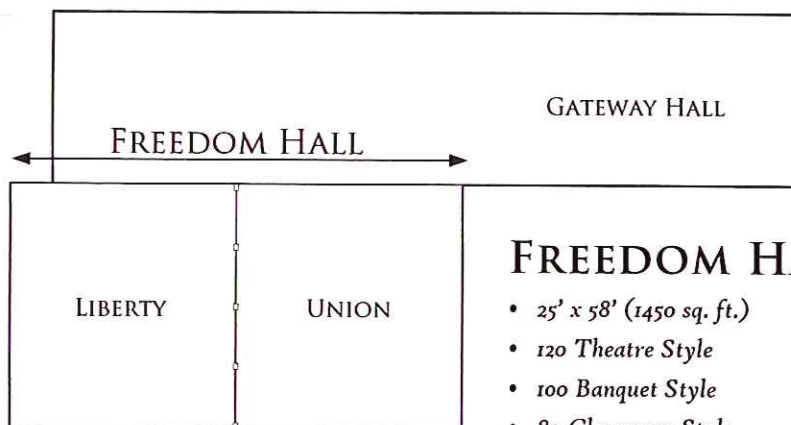

LEGENDS BALLROOM

LEGENDS BALLROOM

- 51' x 22' (1122 sq. ft.)
- 100 Theatre Style
- 80 Banquet Style
- 50 Classroom Style
- 72 Seating at Round Tables
- Ceiling Mounted Retractable Projection Screens
- State of the Art Sound and Lighting Systems
- Full Catering Available

De'Mores, Dakota & Badlands

- 17' x 22' (374 sq. ft. each)
- 24 Theatre Style
- 24 Banquet Style
- 16 Classroom Style
- 24 Seating at Round Tables
- Ceiling Mounted Retractable Projection Screens in DeMores & Badlands

RAMADA®

GRAND DAKOTA LODGE
AND CONFERENCE CENTER

FREEDOM HALL

- 25' x 58' (1450 sq. ft.)
- 120 Theatre Style
- 100 Banquet Style
- 80 Classroom Style
- 96 Seating at Round Tables
- Ceiling Mounted LCD Projectors
- Full Catering Available
- Ceiling Mounted Retractable Projection Screens
- State of the Art Sound and Lighting Systems

Gateway Hall (Atrium)

- 1819 sq. ft.
- Lobby Area

Liberty & Union

- 29' x 25' (791 sq. ft.)
- 60 Theatre Style
- 50 Banquet Style
- 40 Classroom Style
- 48 Seating at Round Tables
- Ceiling Mounted LCD Projectors