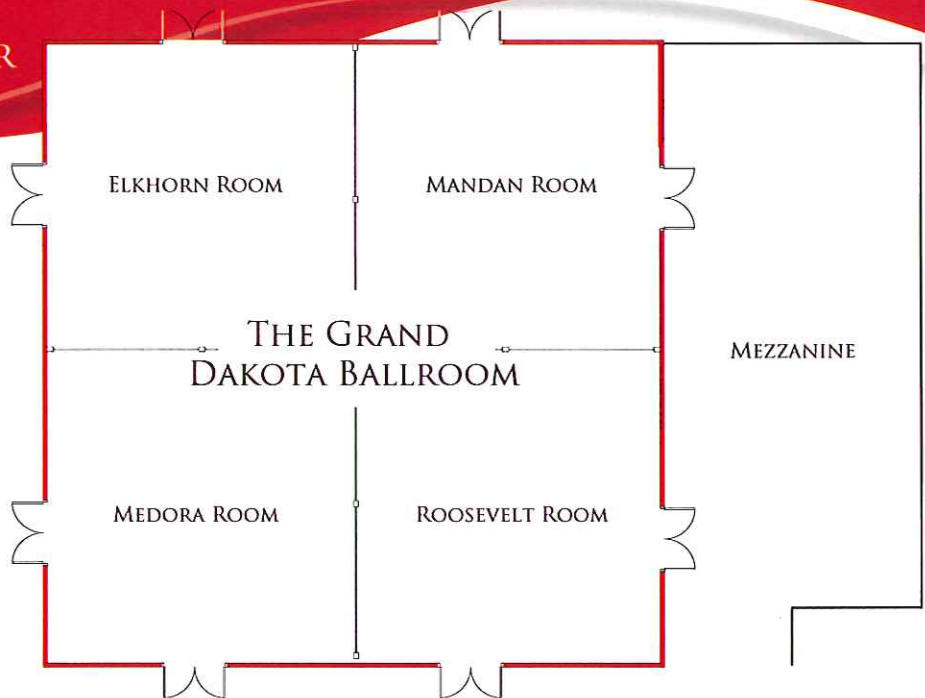

THE Grand Dakota LODGE & CONFERENCE CENTER

MEETINGS AND EVENTS

THE GRAND DAKOTA BALLROOM

- 72' x 68' (4896 sq. ft.)
- 600 Theatre Style
- 500 Banquet Style
- 300 Classroom Style
- 256 Seating at Round Tables
- Full Catering Available
- This expansive ballroom has retractable walls which allow the area to be divided into halves or fourths depending on your function.
- State of the Art Sound and Lighting Systems

Mezzanine

- 1078 sq. ft.
- Prefunction Area

The Medora, Roosevelt, Elkhorn & Mandan Rooms

- 36' x 34'
- 1224 square foot area
- 100 Theatre Style
- 96 Banquet Style
- 40 Classroom Style
- 64 Seating at Round Tables

RAMADA®

GRAND DAKOTA LODGE
AND CONFERENCE CENTER

FREEDOM HALL

- 25' x 58' (1450 sq. ft.)
- 120 Theatre Style
- 100 Banquet Style
- 80 Classroom Style
- 96 Seating at Round Tables
- Ceiling Mounted LCD Projectors
- Full Catering Available
- Ceiling Mounted Retractable Projection Screens
- State of the Art Sound and Lighting Systems

Gateway Hall (Atrium)

- 1819 sq. ft.
- Lobby Area

Liberty & Union

- 29' x 25' (791 sq. ft.)
- 60 Theatre Style
- 50 Banquet Style
- 40 Classroom Style
- 48 Seating at Round Tables
- Ceiling Mounted LCD Projectors