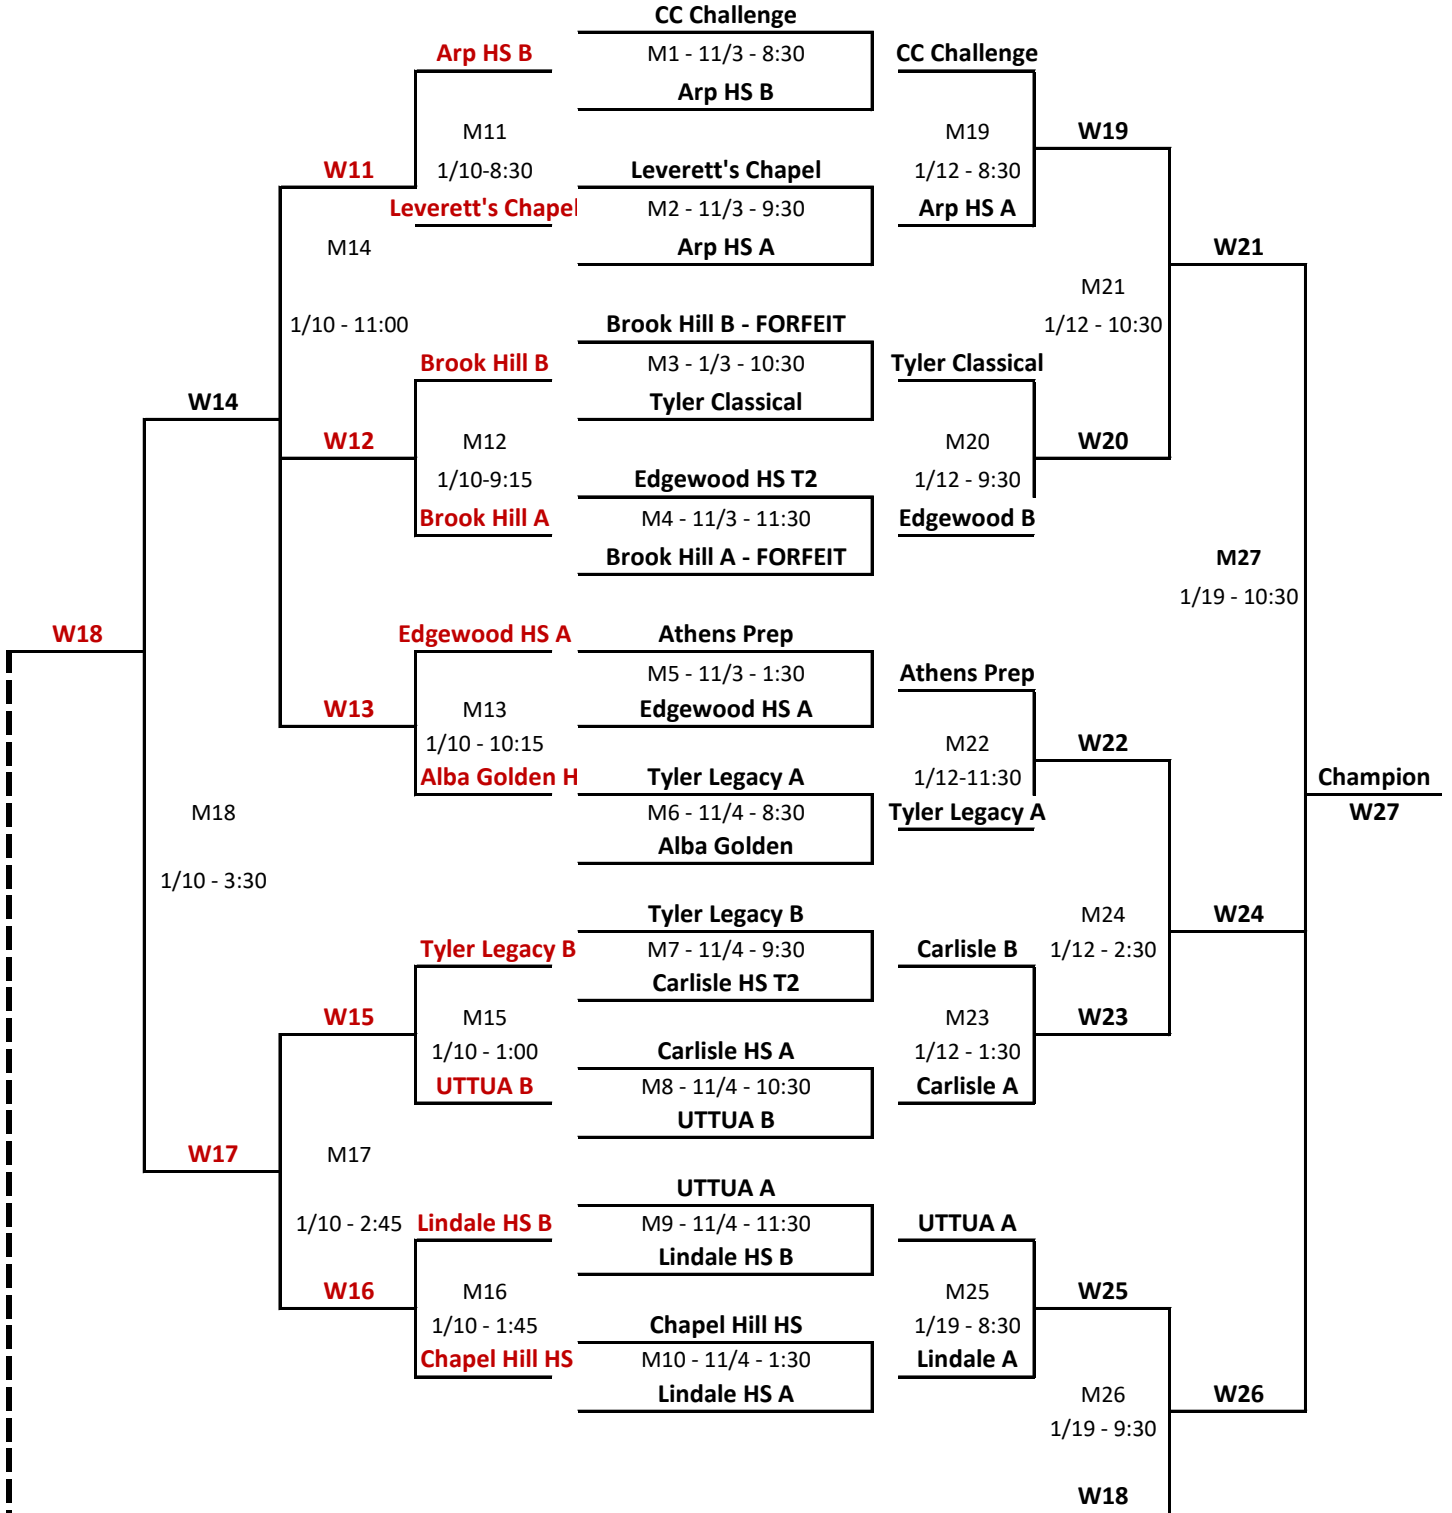

# 2022 High School ACQ Bracket

Revised: 11/9/2021

R27	
M28 1/19 - 12:00	W28 2nd Place
L27	L28 3rd Place