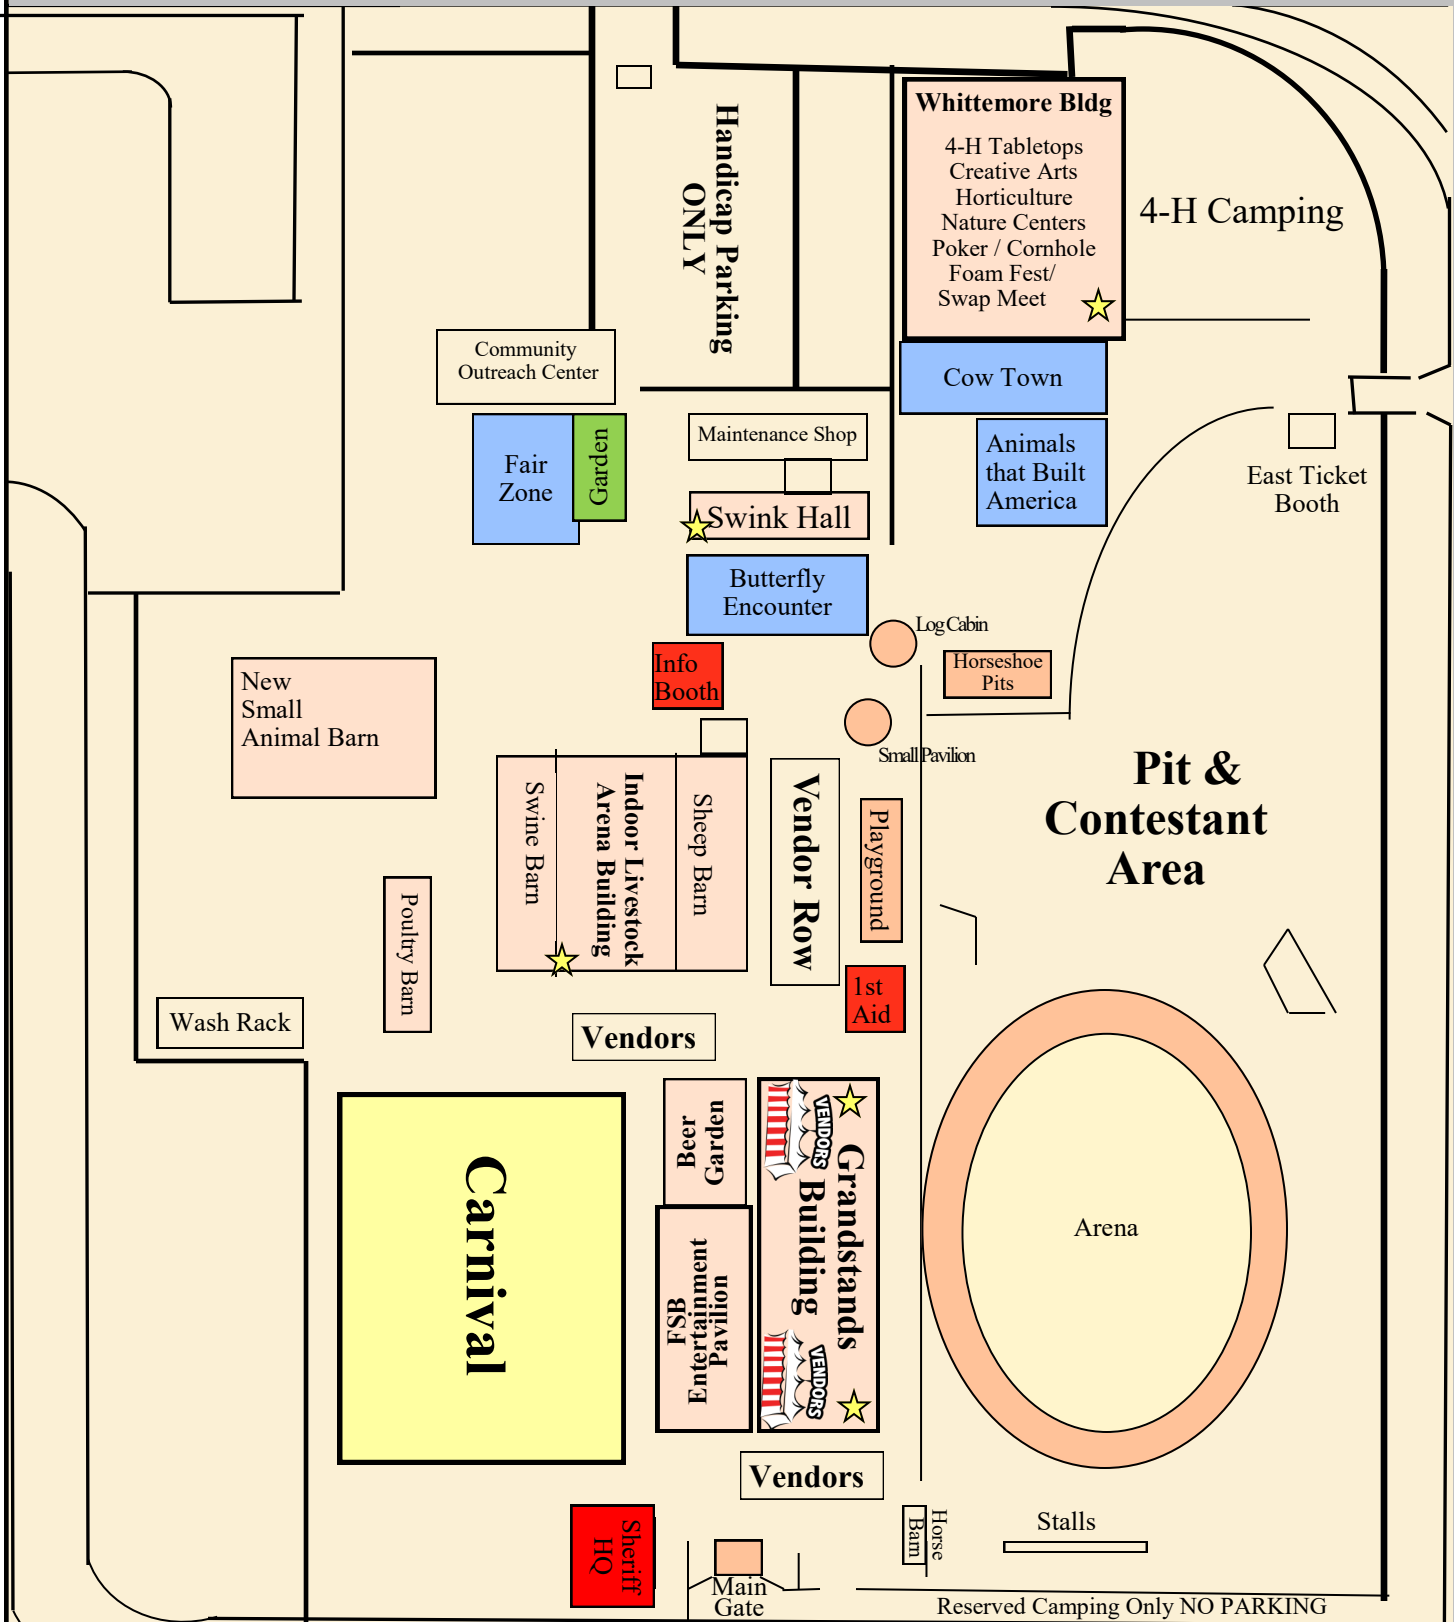

10th Street

Whittemore Bldg
4-H Tabletops
Creative Arts
Horticulture
Nature Centers
Poker / Cornhole
Foam Fest/
Swap Meet ★

4-H Camping

Handicap Parking ONLY

Community Outreach Center

Fair Zone

Garden

Maintenance Shop

Horseshoe Pits

Small Pavilion

Pit & Contestant Area

Swine Barn
Indoor Livestock Arena Building
Sheep Barn

Vendor Row

Playground

1st Aid

Poultry Barn

Wash Rack

Vendors

Carnival

Beer Garden

FSB Entertainment Pavilion

★ **Grandstands Building** ★
VENDORS

Vendors

Arena

Sheriff HQ

Main Gate

Horse Barn

Stalls

Reserved Camping Only NO PARKING

Main Parking Lot

FREE

★ Restrooms