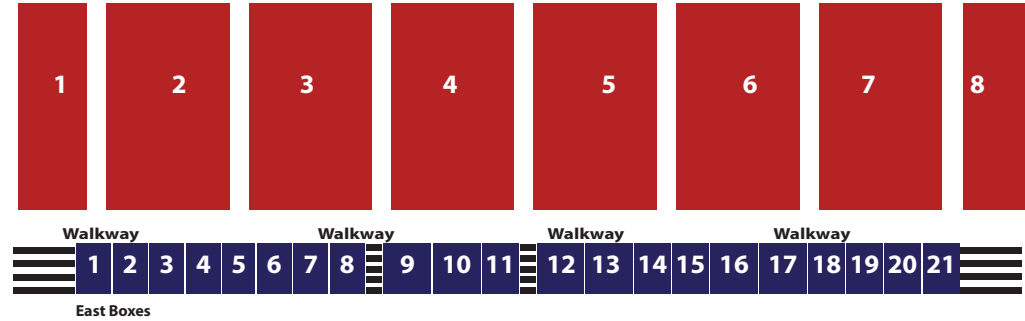

MOTOR EVENTS

Ultimate Night of Destruction & Demolition Derby Erie County Fair · Hamburg, NY

 Reserved

 General Admission Grandstand
General Admission Infield Bleachers

West Grandstand

Gate B

East Grandstand

**Seating in diagram not to scale*

West Boxes

East Boxes

Gate A

Racetrack

Racetrack