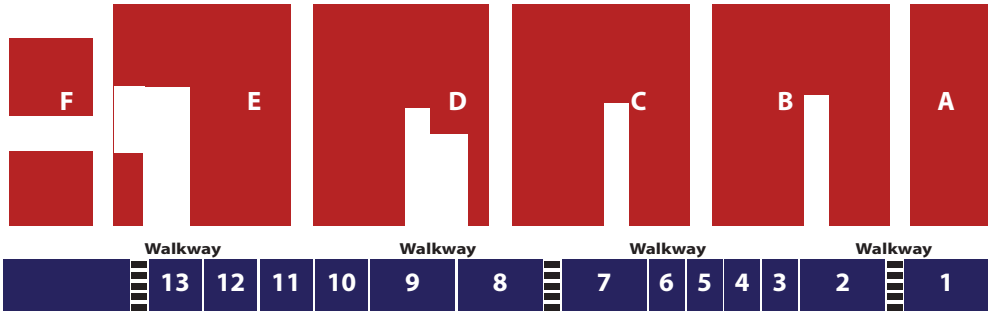

MOTOR EVENTS

Ultimate Night of Destruction & Demolition Derby Erie County Fair · Hamburg, NY

 Reserved

 General Admission Grandstand
General Admission Infield Bleachers

West Grandstand

Gate B

East Grandstand

**Seating in diagram not to scale*

West Boxes

East Boxes

Gate A

Racetrack

Racetrack