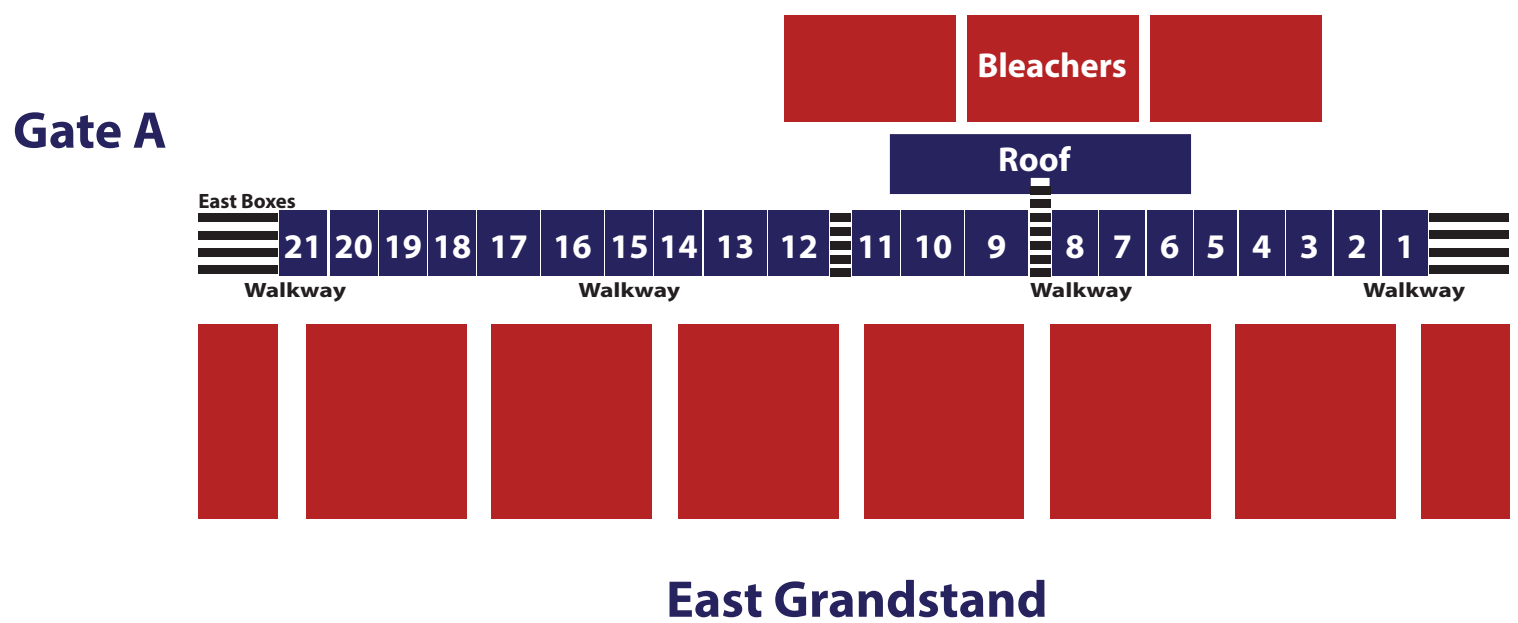

THE BUFFALO NEWS GRANDSTAND

Erie County Fair · Hamburg, NY · Concert Seating

- Preferred
- Reserved
- General Admission Grandstand/Bleachers

*Seating in diagram not to scale