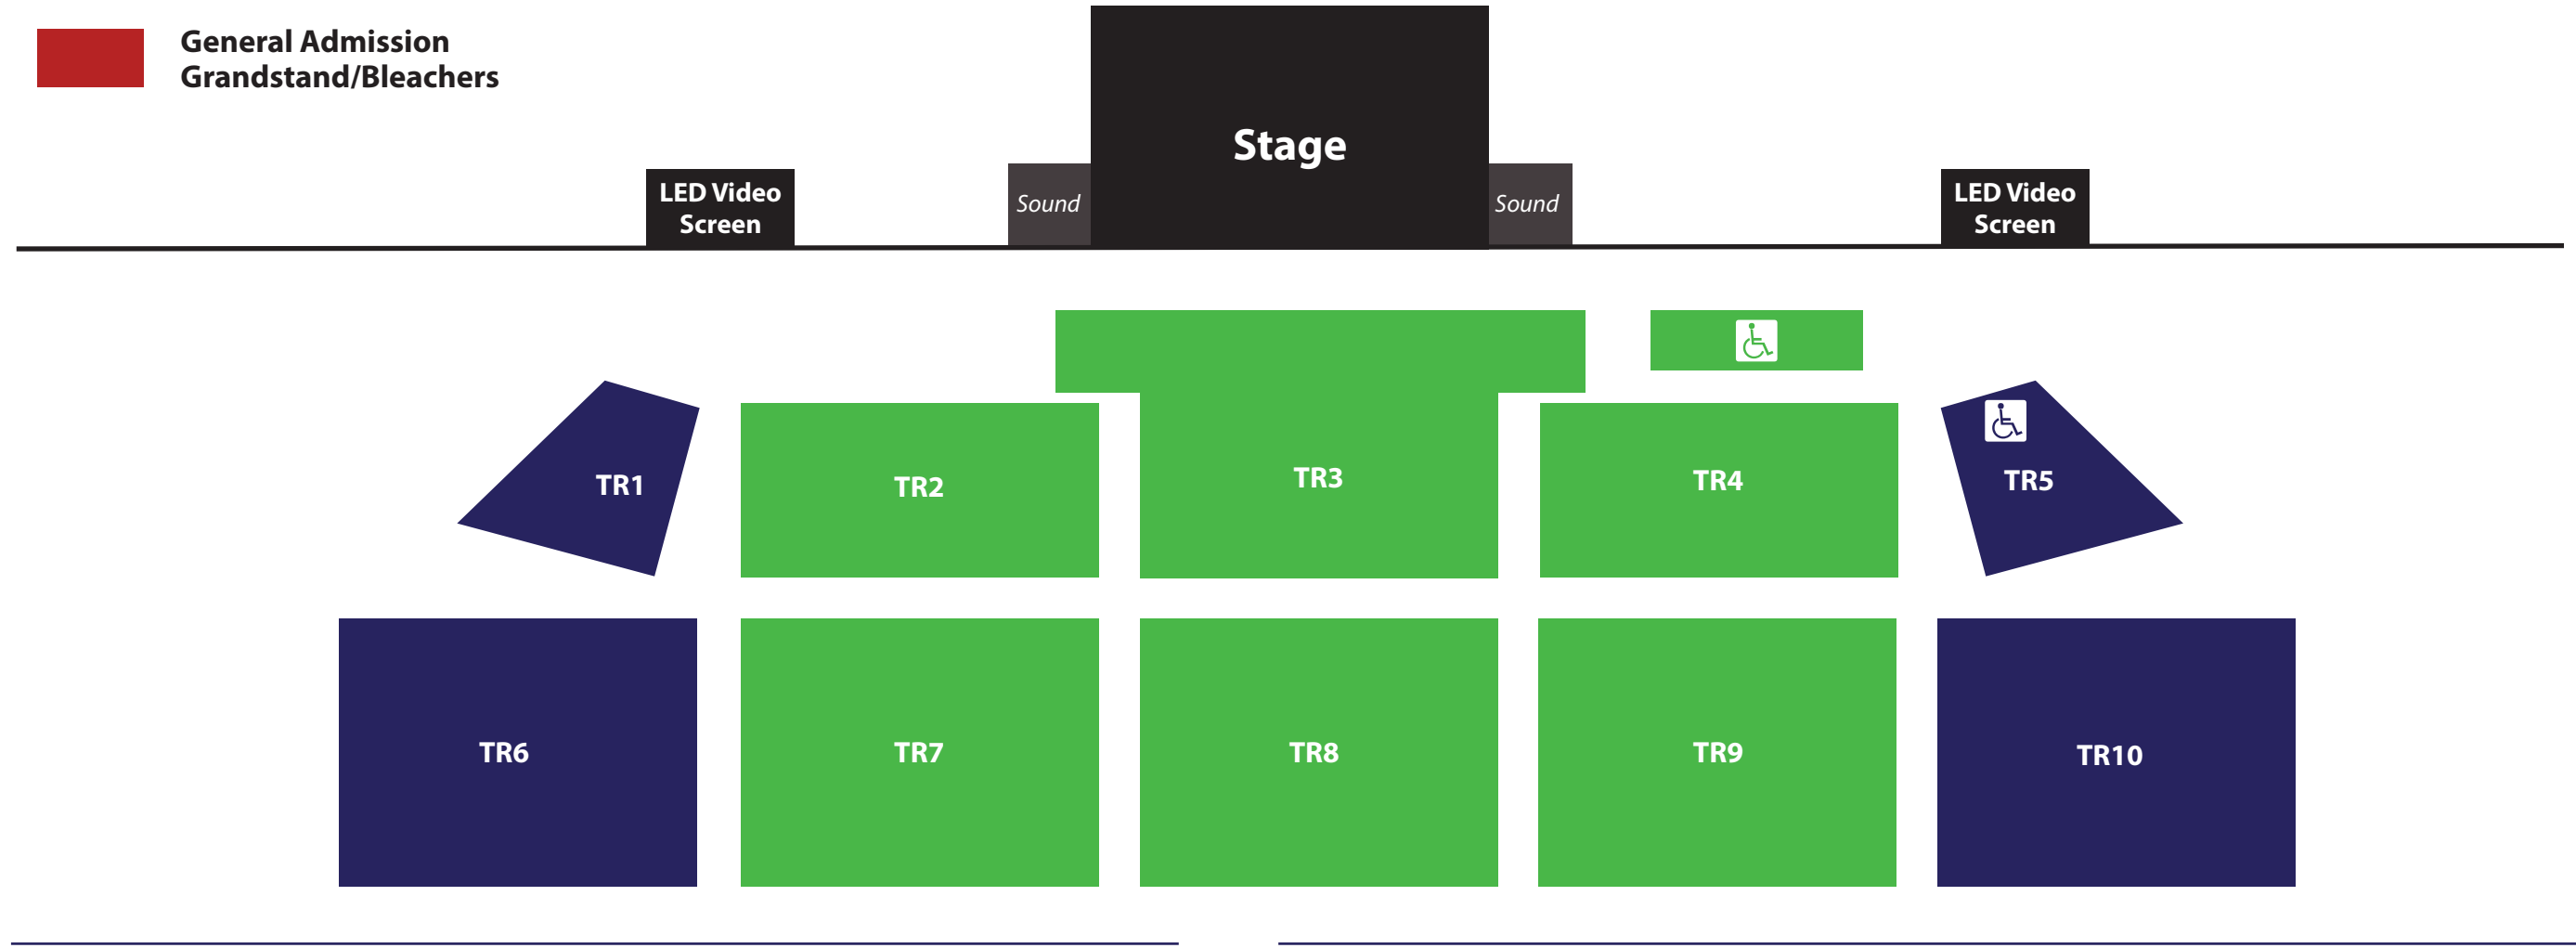

THE BUFFALO NEWS GRANDSTAND

Erie County Fair · Hamburg, NY · Concert Seating

- Preferred
- Reserved
- General Admission Grandstand/Bleachers

*Seating in diagram not to scale