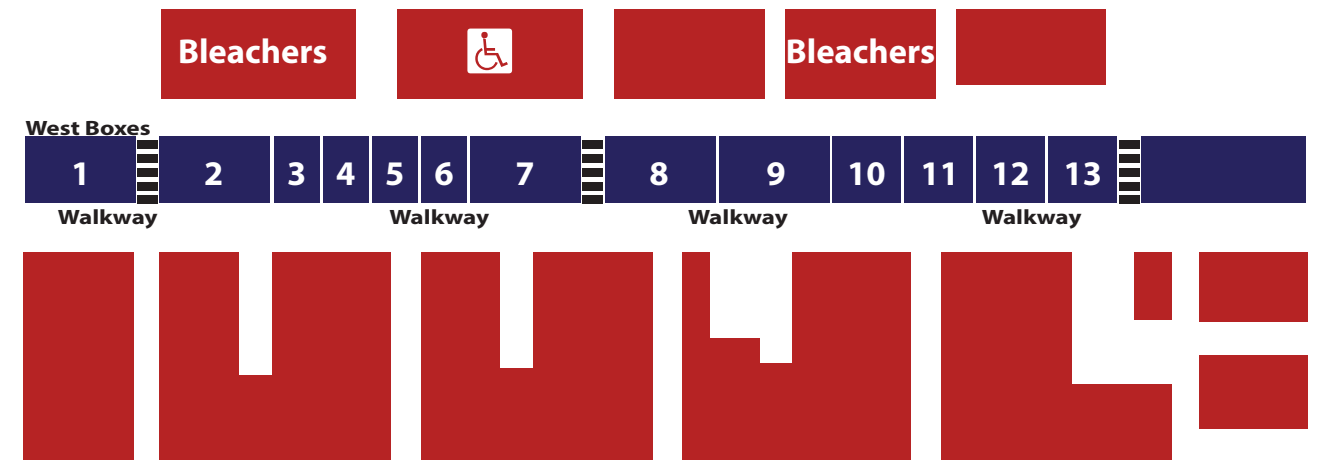

THE BUFFALO NEWS GRANDSTAND

Erie County Fair · Hamburg, NY · Concert Seating

- Preferred
- Reserved
- General Admission Grandstand/Bleachers

Gate A

East Grandstand

Gate C

West Grandstand

Gate B

**Seating in diagram not to scale*