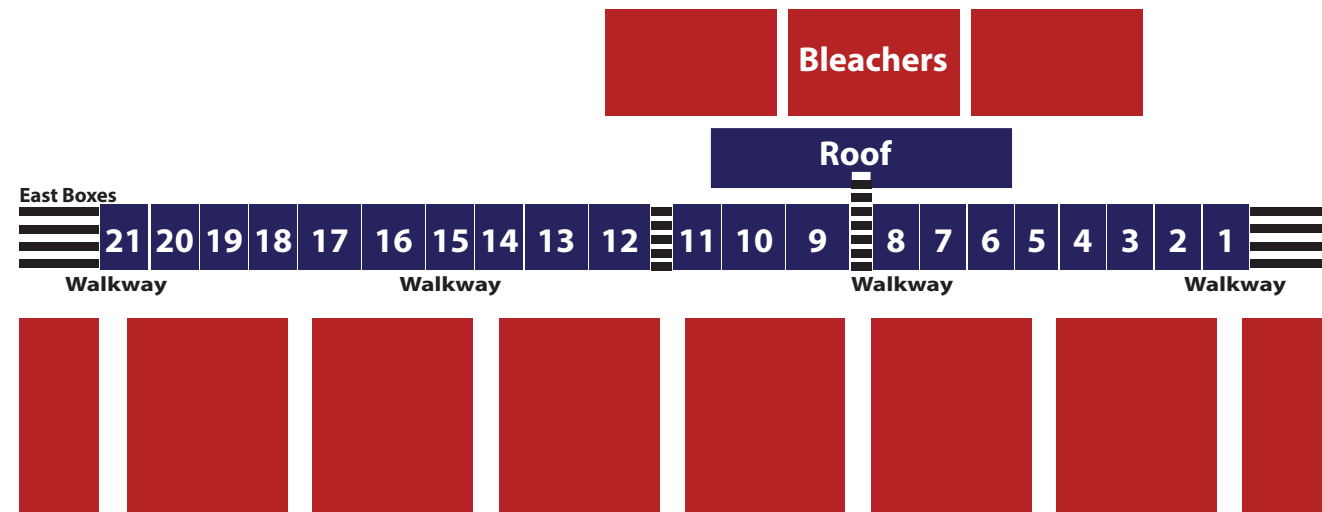

THE BUFFALO NEWS GRANDSTAND

Erie County Fair · Hamburg, NY · Concert Seating

- Preferred
- Reserved
- General Admission Grandstand/Bleachers

Gate A

East Grandstand

Gate C

West Grandstand

Gate B

**Seating in diagram not to scale*