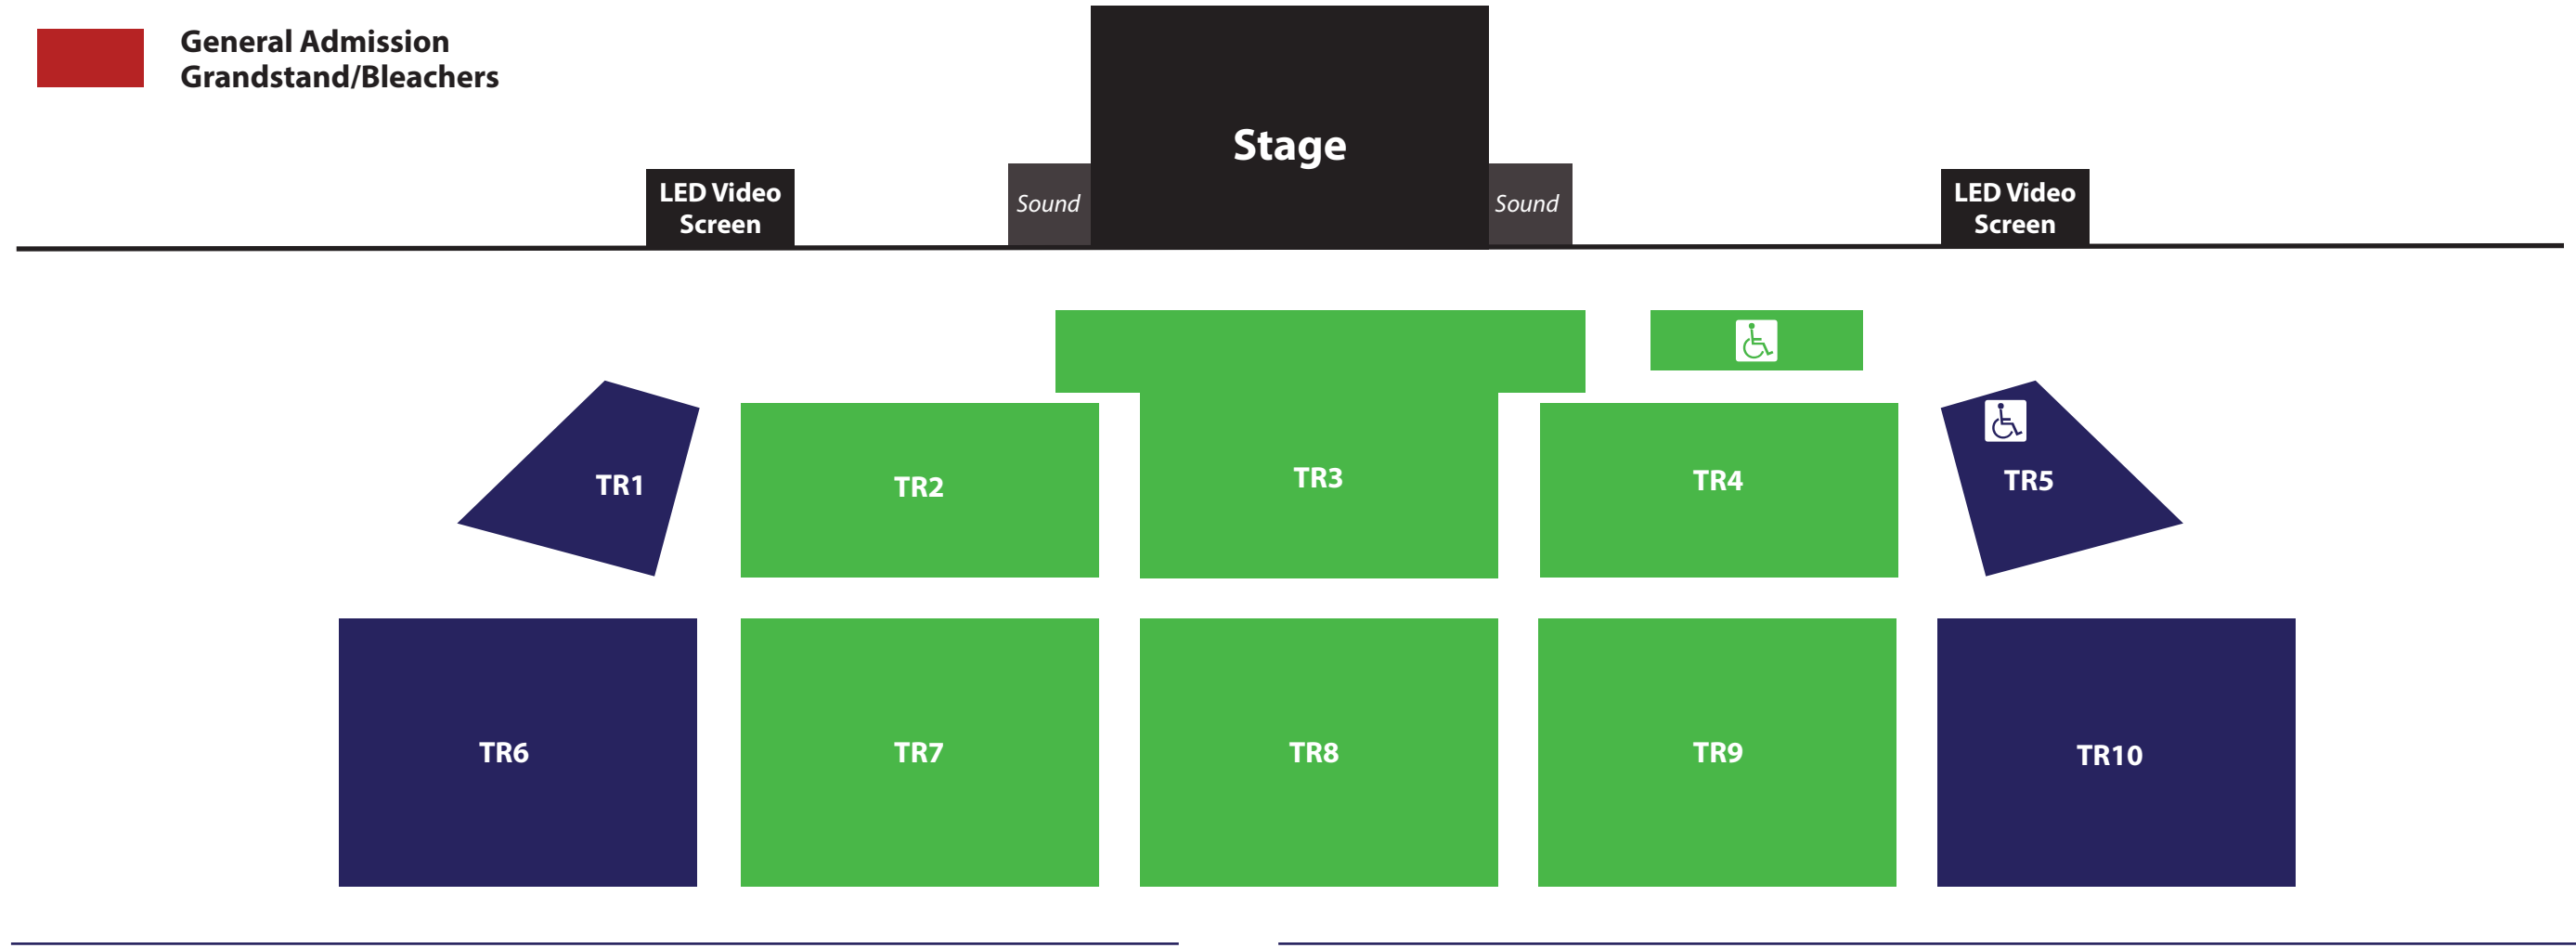

THE BUFFALO NEWS GRANDSTAND

Erie County Fair · Hamburg, NY · Concert Seating

- Preferred
- Reserved
- General Admission Grandstand/Bleachers

Gate A

East Grandstand

Gate C

West Grandstand

Gate B

**Seating in diagram not to scale*