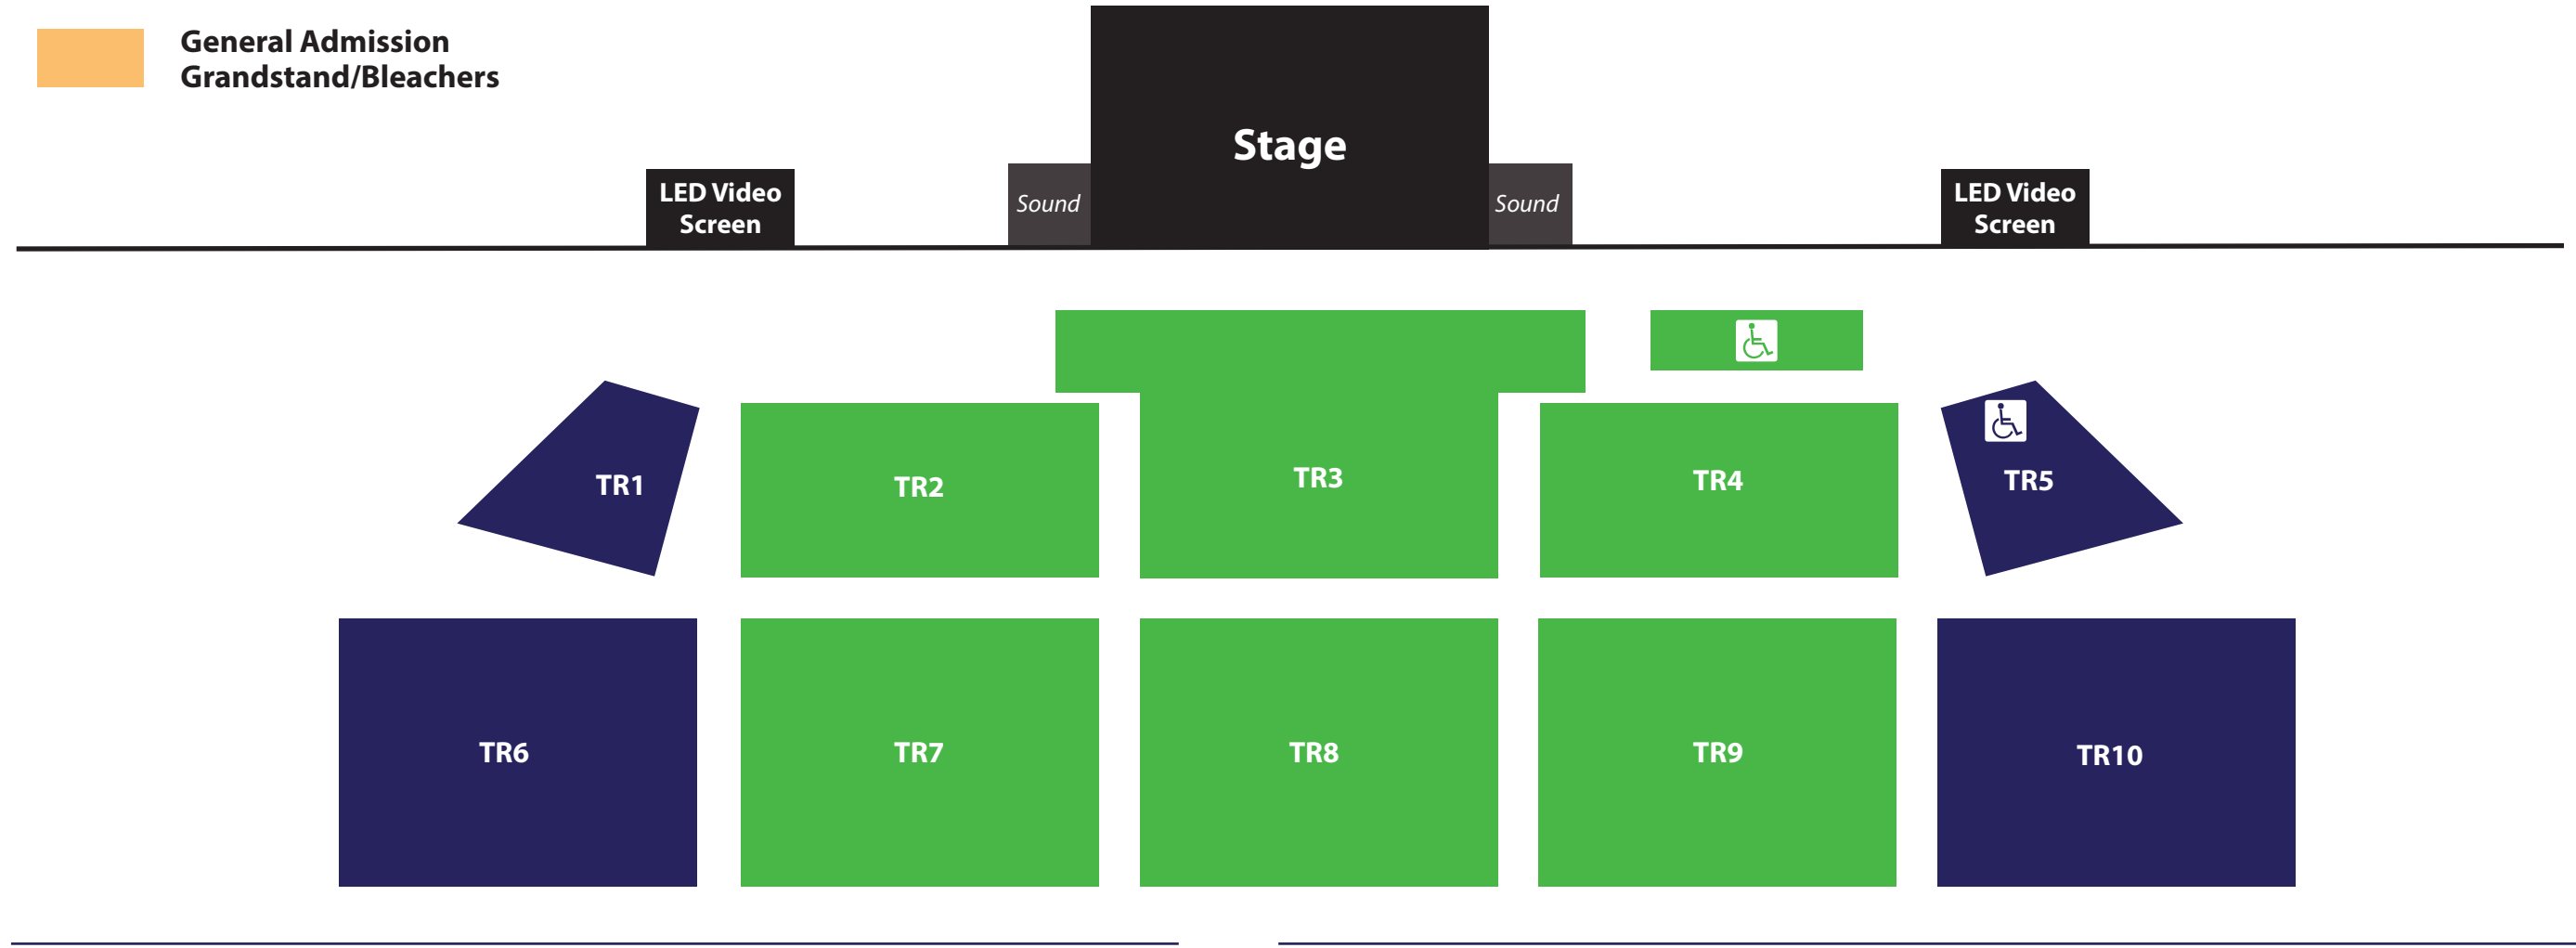

THE BUFFALO NEWS GRANDSTAND

Erie County Fair · Hamburg, NY · Concert Seating

- Preferred
- Reserved
- General Admission Grandstand/Bleachers

*Seating in diagram not to scale