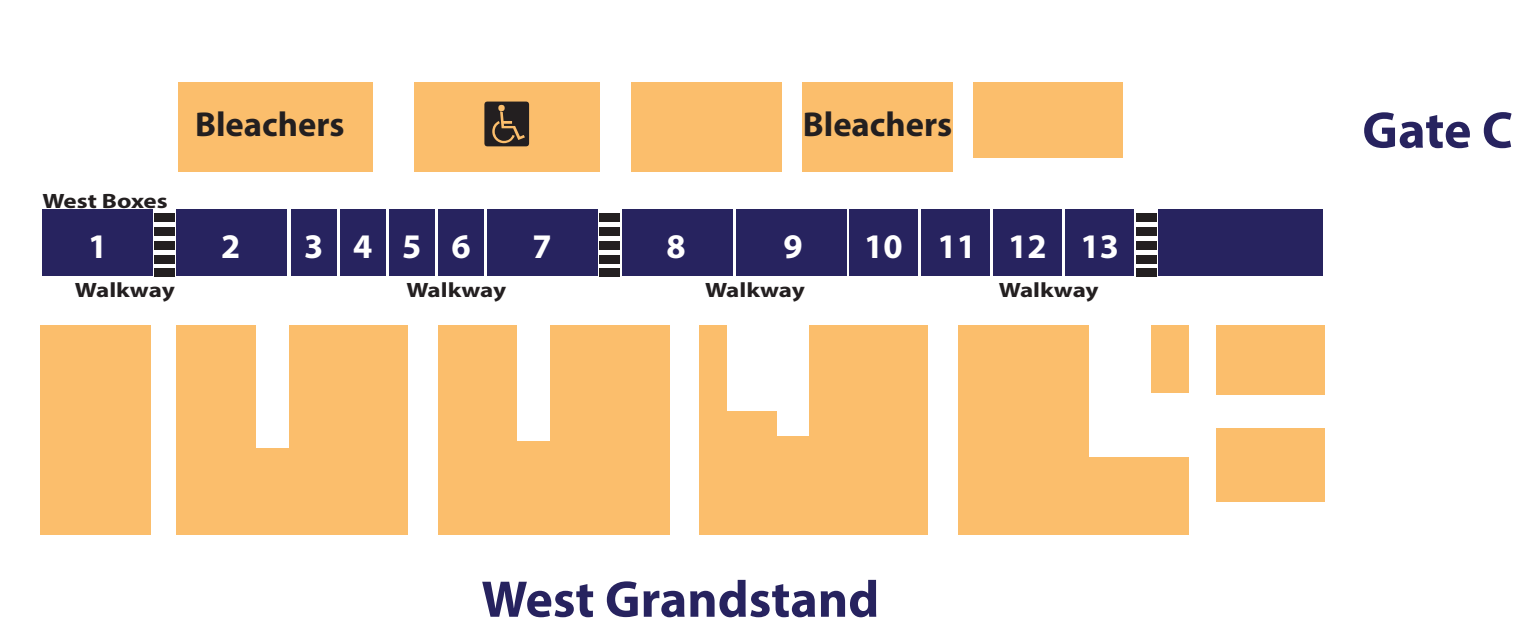

THE BUFFALO NEWS GRANDSTAND

Erie County Fair · Hamburg, NY · Concert Seating

- Preferred
- Reserved
- General Admission Grandstand/Bleachers

*Seating in diagram not to scale