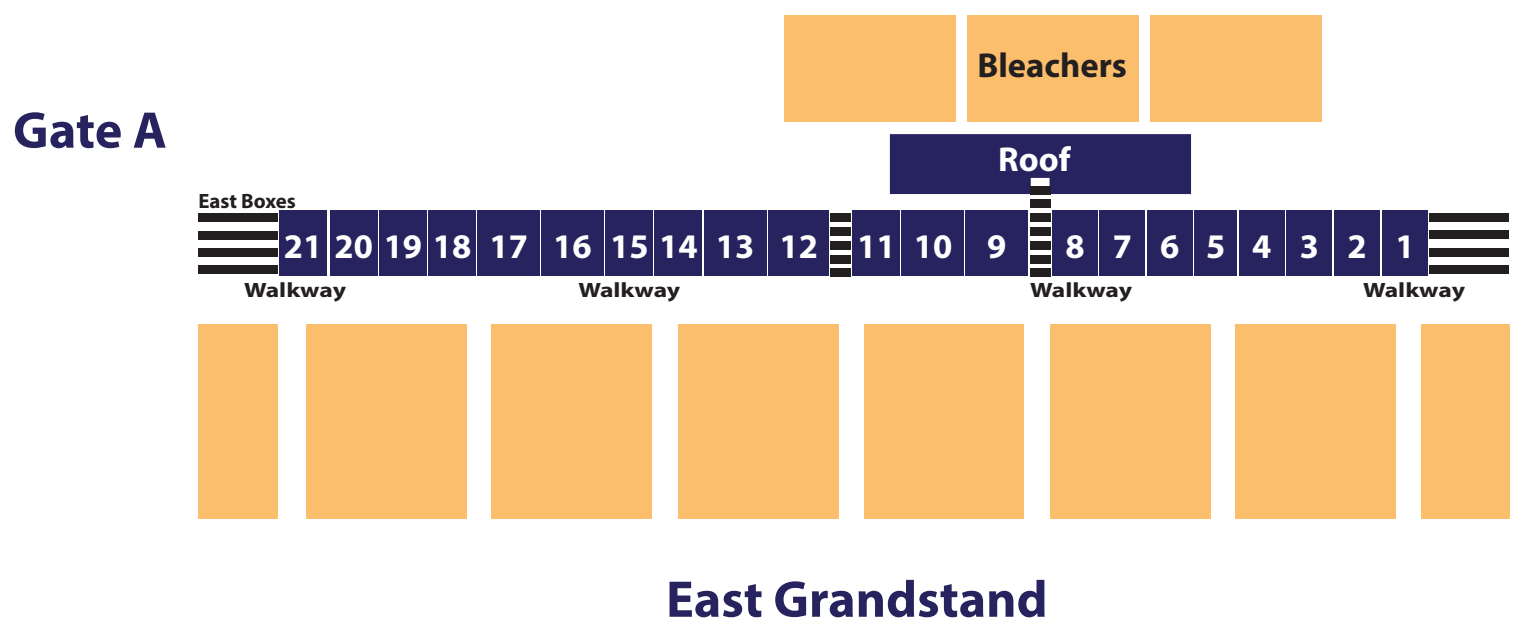

THE BUFFALO NEWS GRANDSTAND

Erie County Fair · Hamburg, NY · Concert Seating

- Preferred
- Reserved
- General Admission Grandstand/Bleachers

*Seating in diagram not to scale