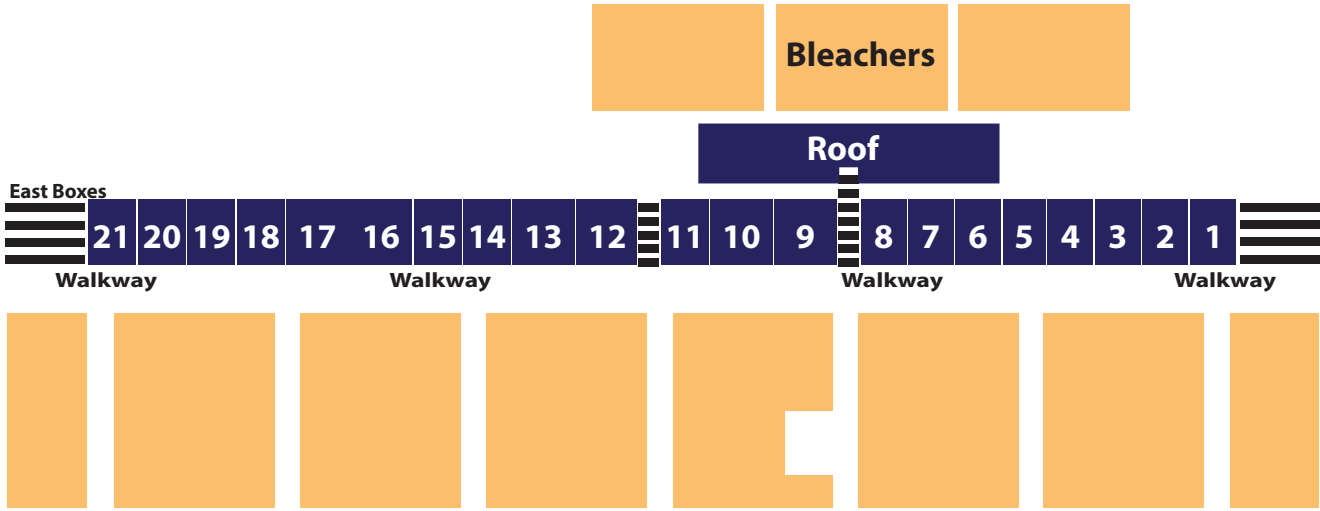

Erie County Fair · Hamburg, NY · Concert Seating

- Preferred
- Reserved
- General Admission Grandstand/Bleachers

Gate A

East Grandstand

Gate C

West Grandstand

Gate B

*Seating in diagram not to scale