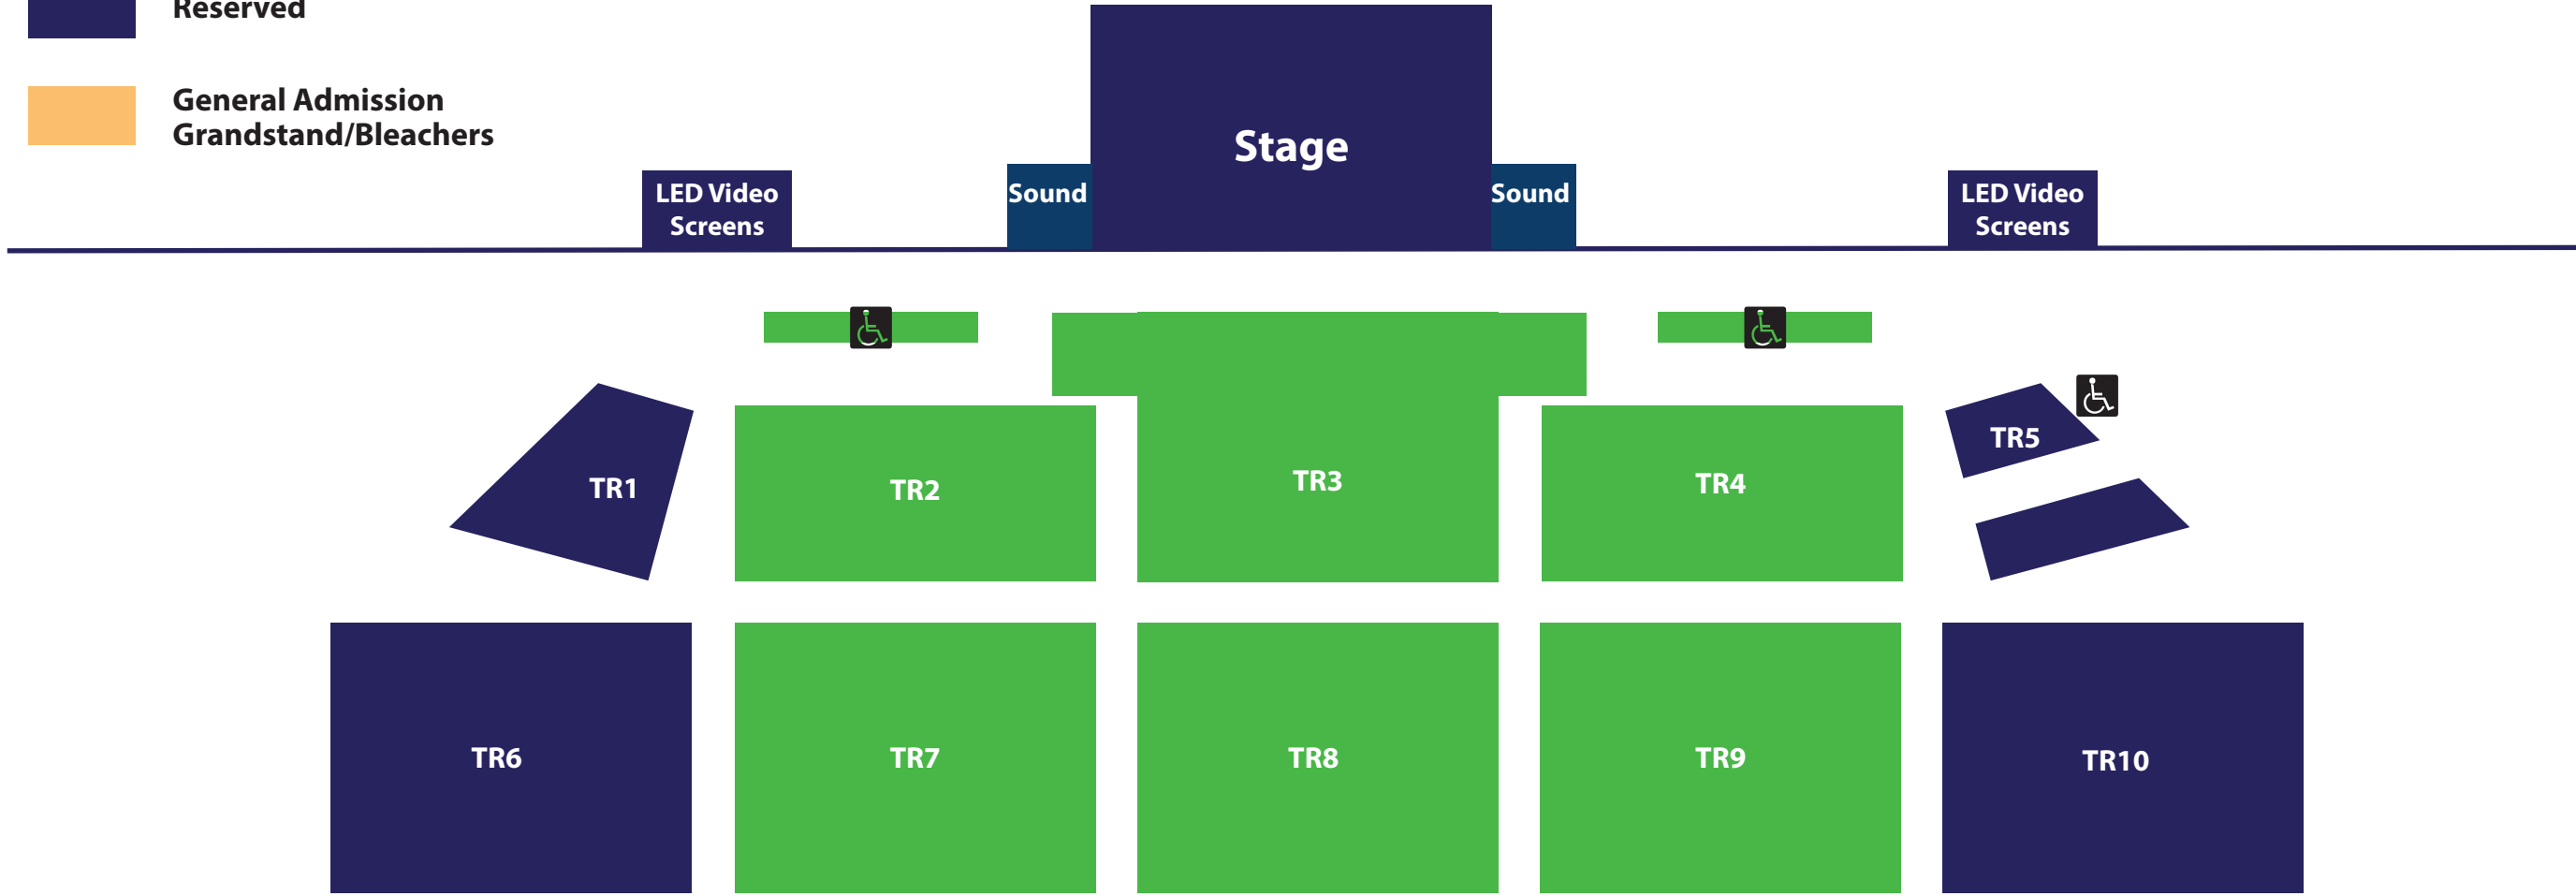

Erie County Fair · Hamburg, NY · Concert Seating

- Preferred
- Reserved
- General Admission Grandstand/Bleachers

Gate A

East Grandstand

Gate C

West Grandstand

Gate B

*Seating in diagram not to scale