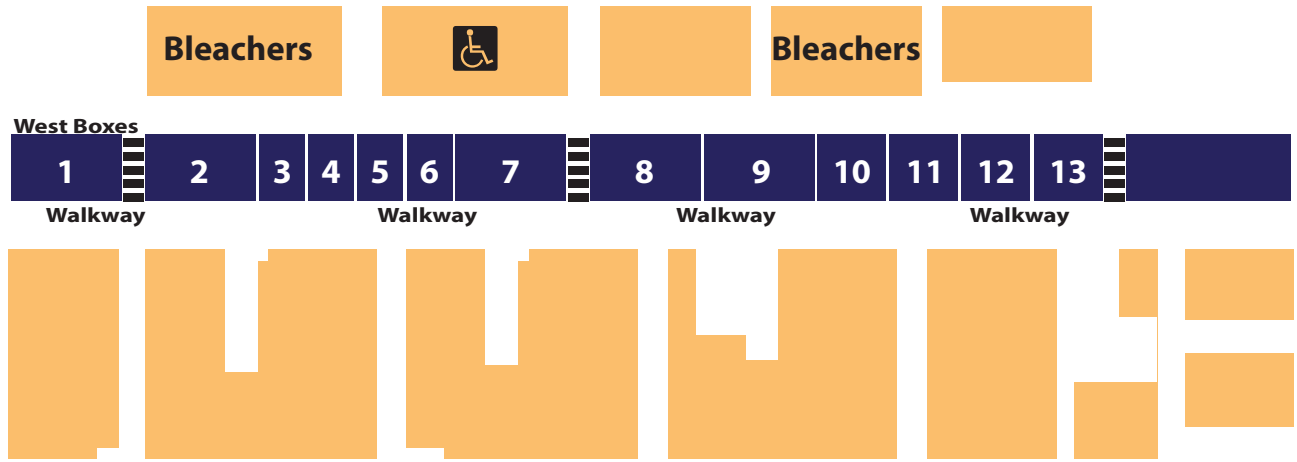

Erie County Fair · Hamburg, NY · Concert Seating

- Preferred
- Reserved
- General Admission Grandstand/Bleachers

Gate A

East Grandstand

Gate C

West Grandstand

Gate B

*Seating in diagram not to scale