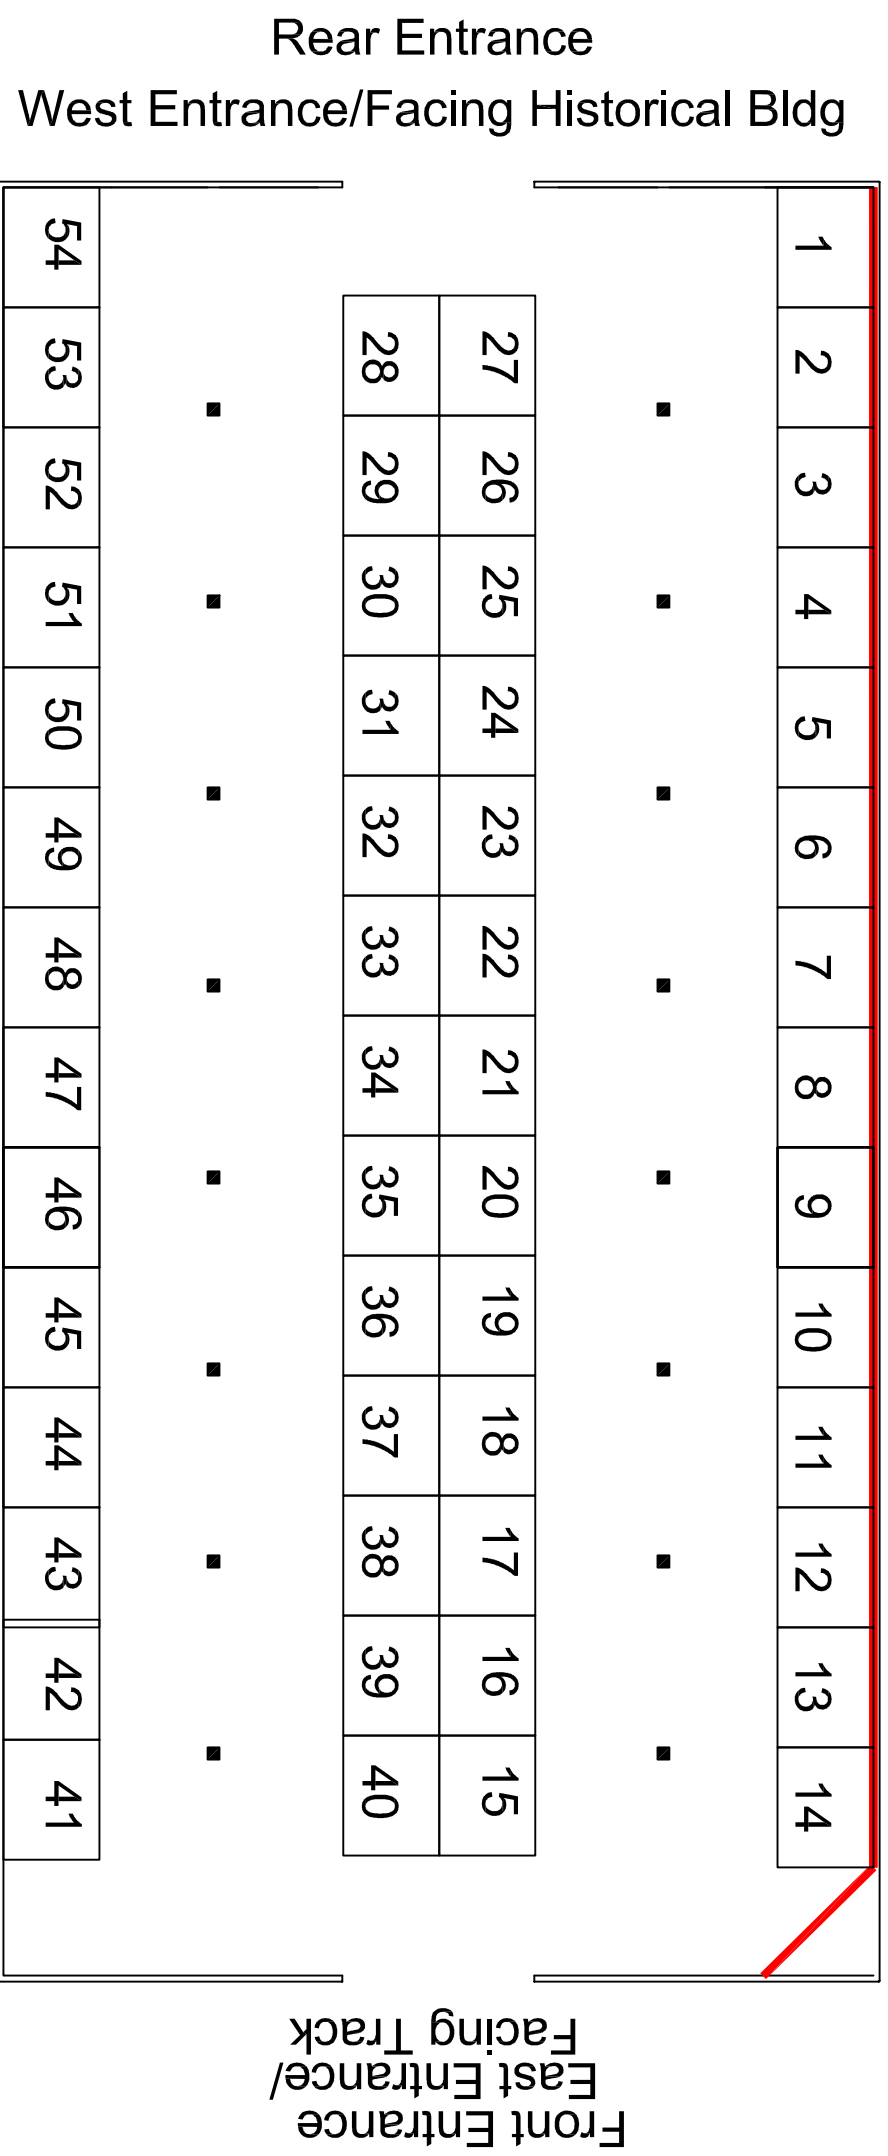

Bazaar
Building 62

TRACK SIDE

CAROUSEL ROOM SIDE

ERIE COUNTY FAIR 2021

All booths 8'H and 32"

All Center Booths are 8' x 10' All Perimeter Booths are 8'D x 10'W

Black / Gray Spec Astro Turf-6ft wide-640' needed