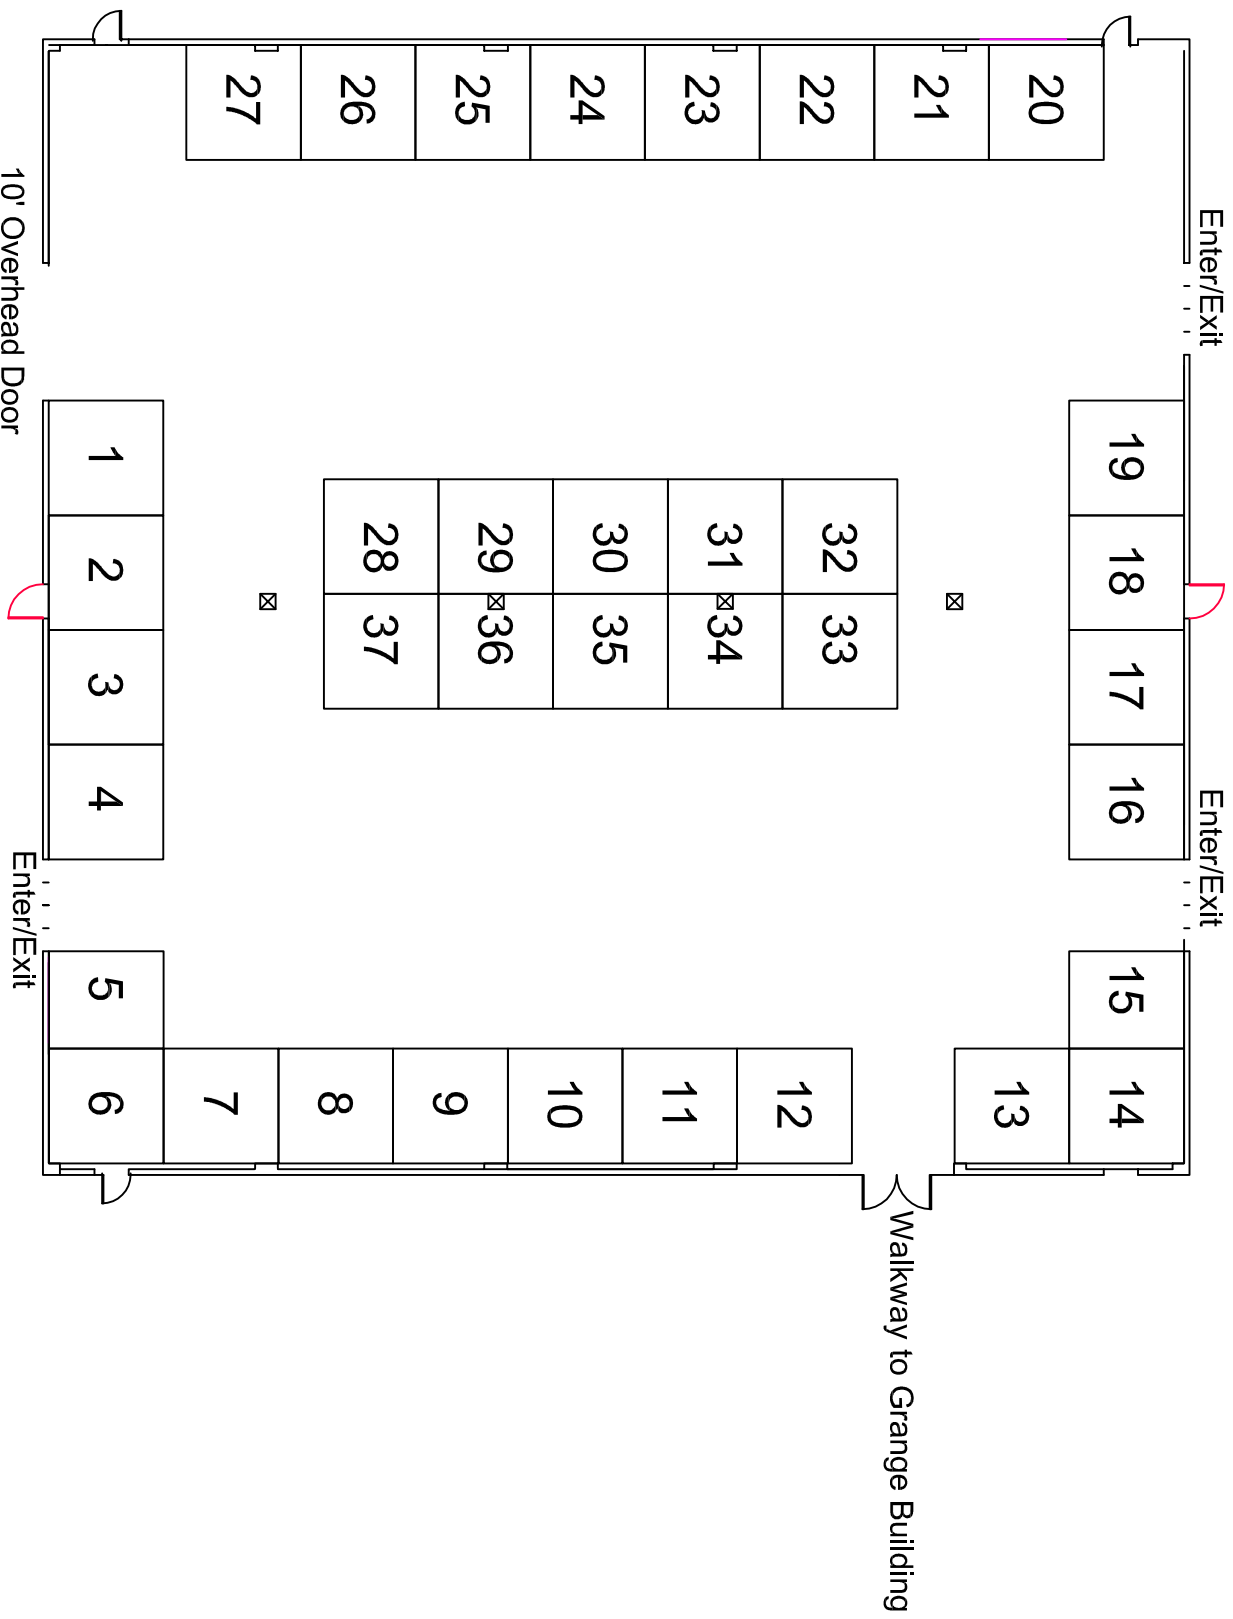

# Marketplace ERIE COUNTY FAIR TEST 2021

ALL BOOTHS ARE 10'DEEP X 10'WIDE - AISLES AS NOTED