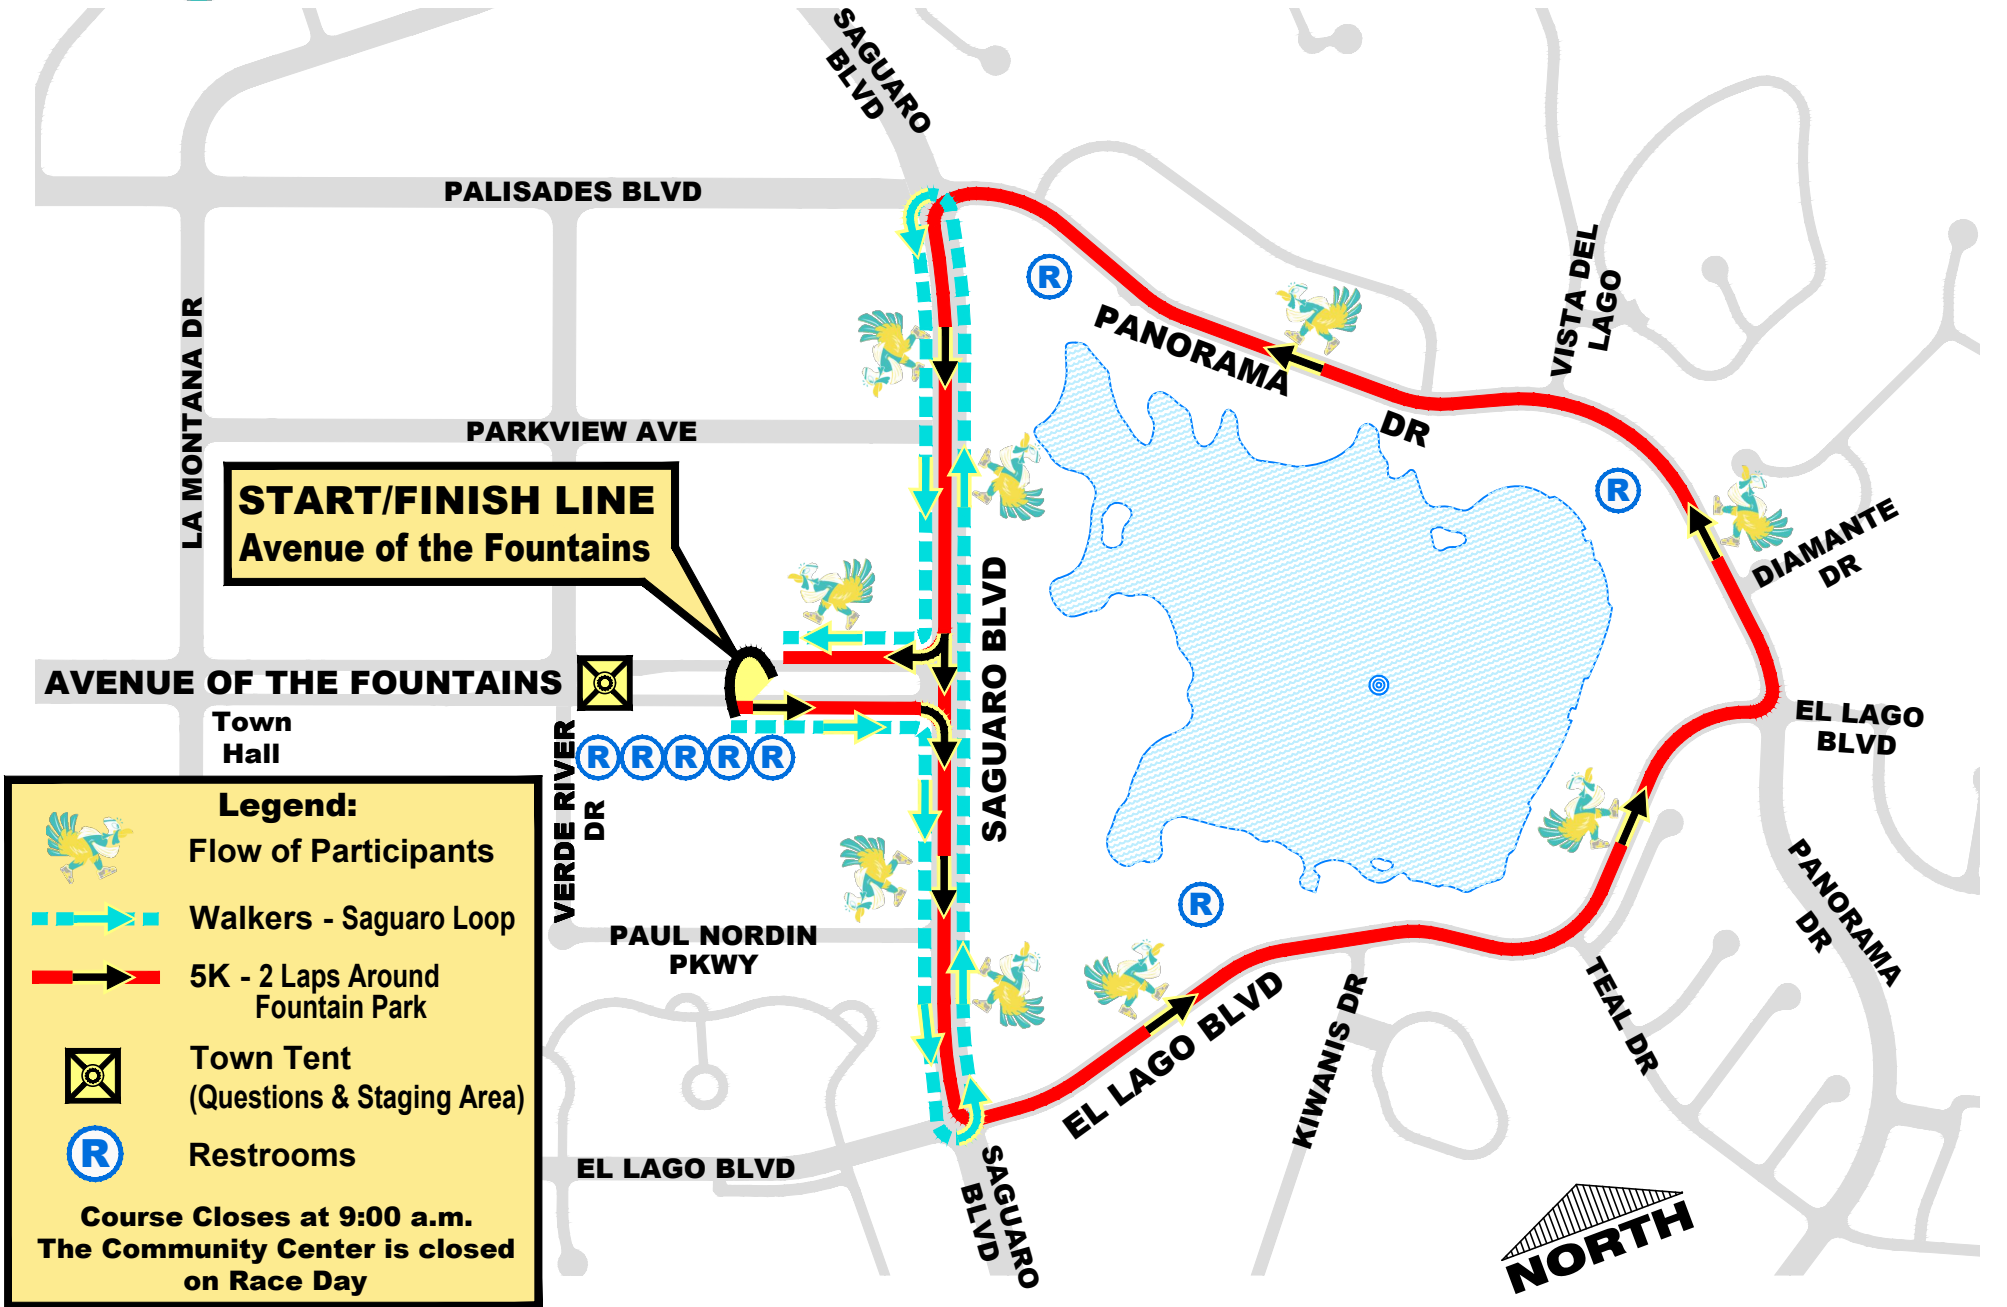

# TURKEY TROT

## Course Map

**START/FINISH LINE**  
Avenue of the Fountains

**Legend:**

- Flow of Participants
- Walkers - Saguardo Loop
- 5K - 2 Laps Around Fountain Park
- Town Tent (Questions & Staging Area)
- Restrooms

Course Closes at 9:00 a.m.  
The Community Center is closed on Race Day