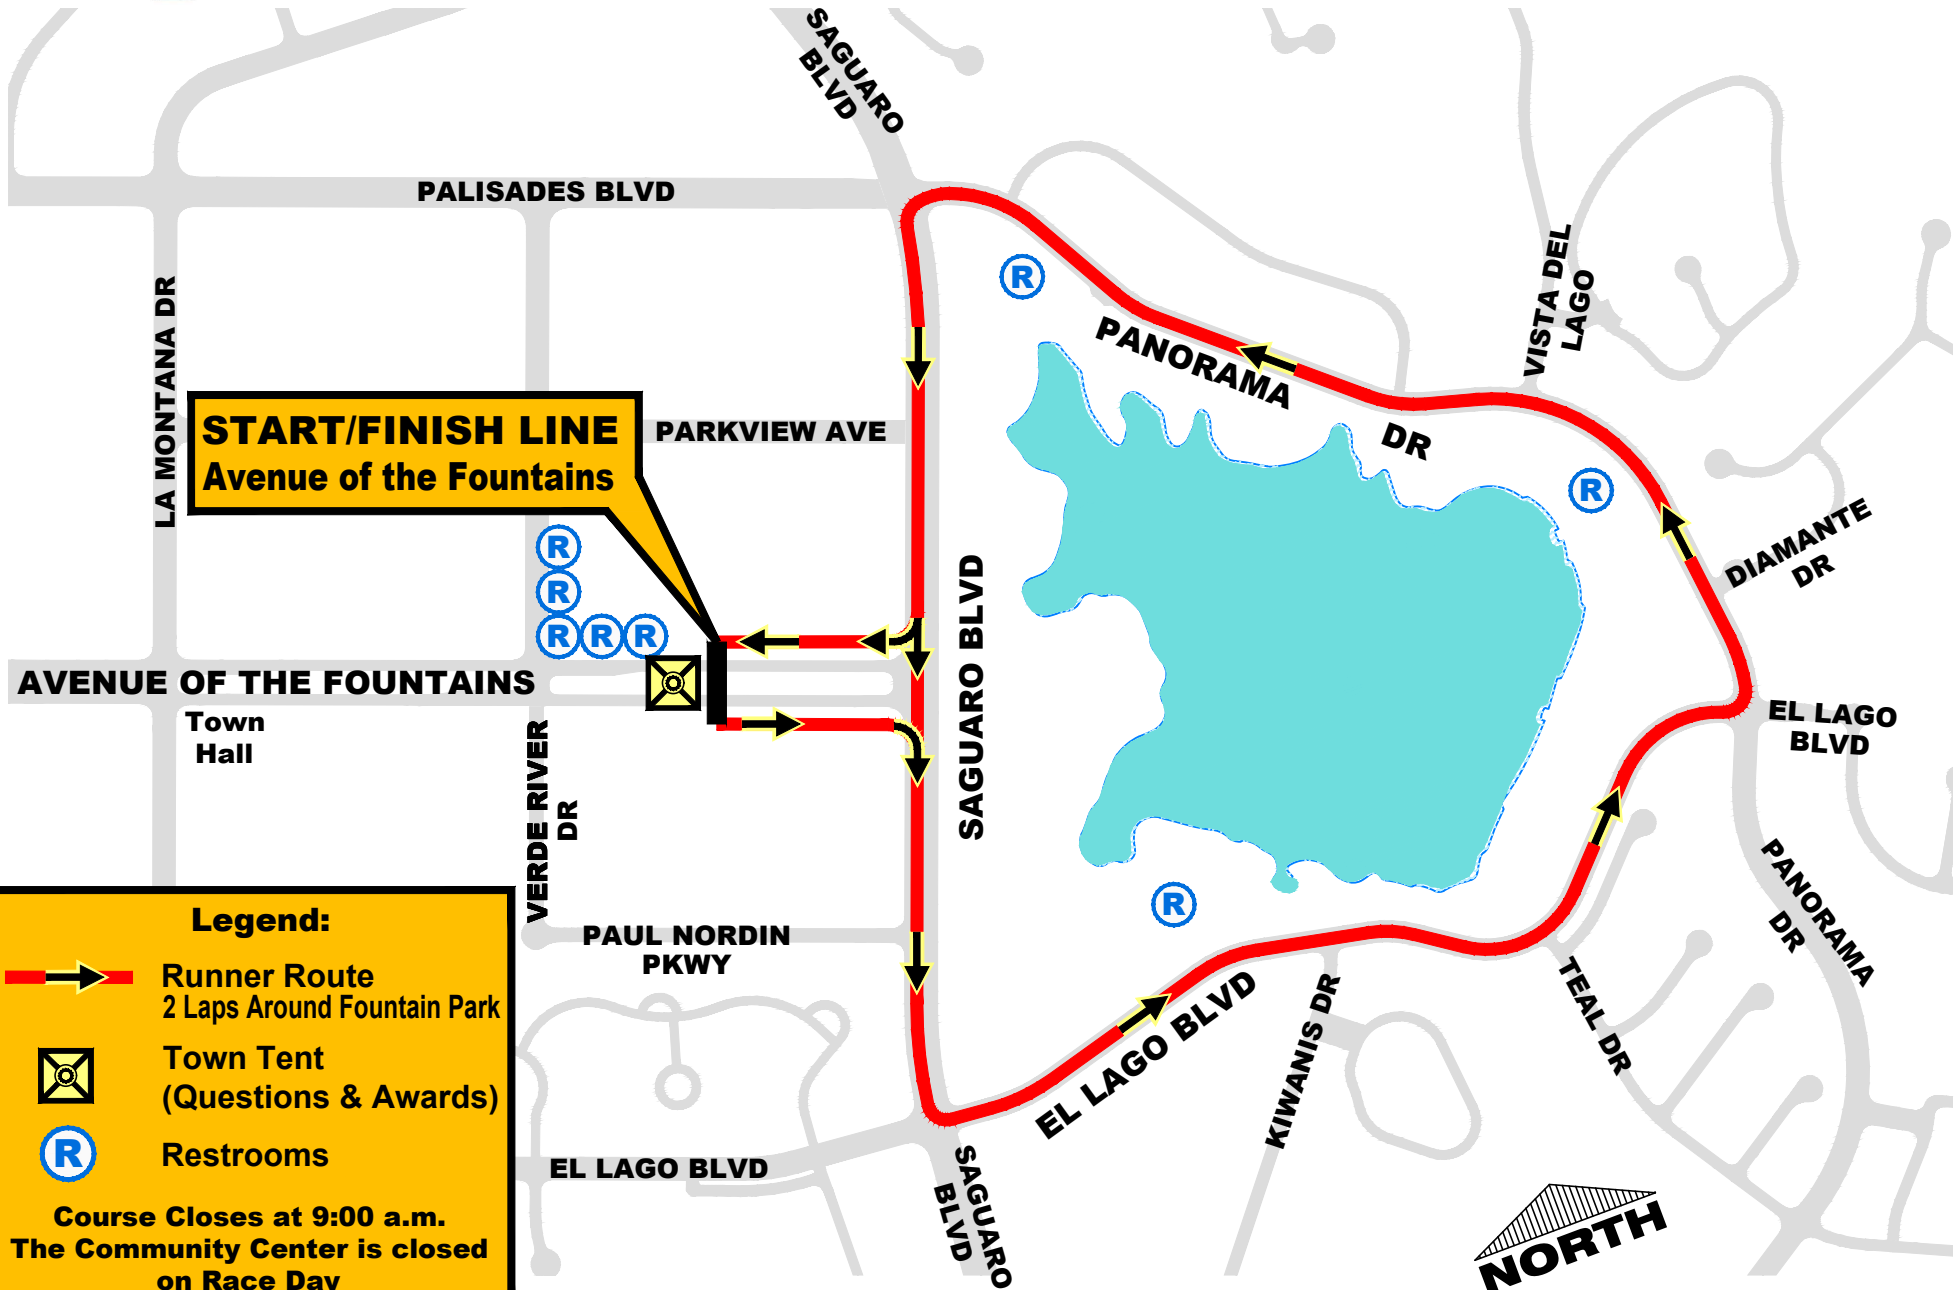

TURKEY TROT

Course Map - Runner Route (2 Laps)

START/FINISH LINE
Avenue of the Fountains

Legend:

- Runner Route
2 Laps Around Fountain Park
- Town Tent
(Questions & Awards)
- Restrooms

Course Closes at 9:00 a.m.
The Community Center is closed on Race Day