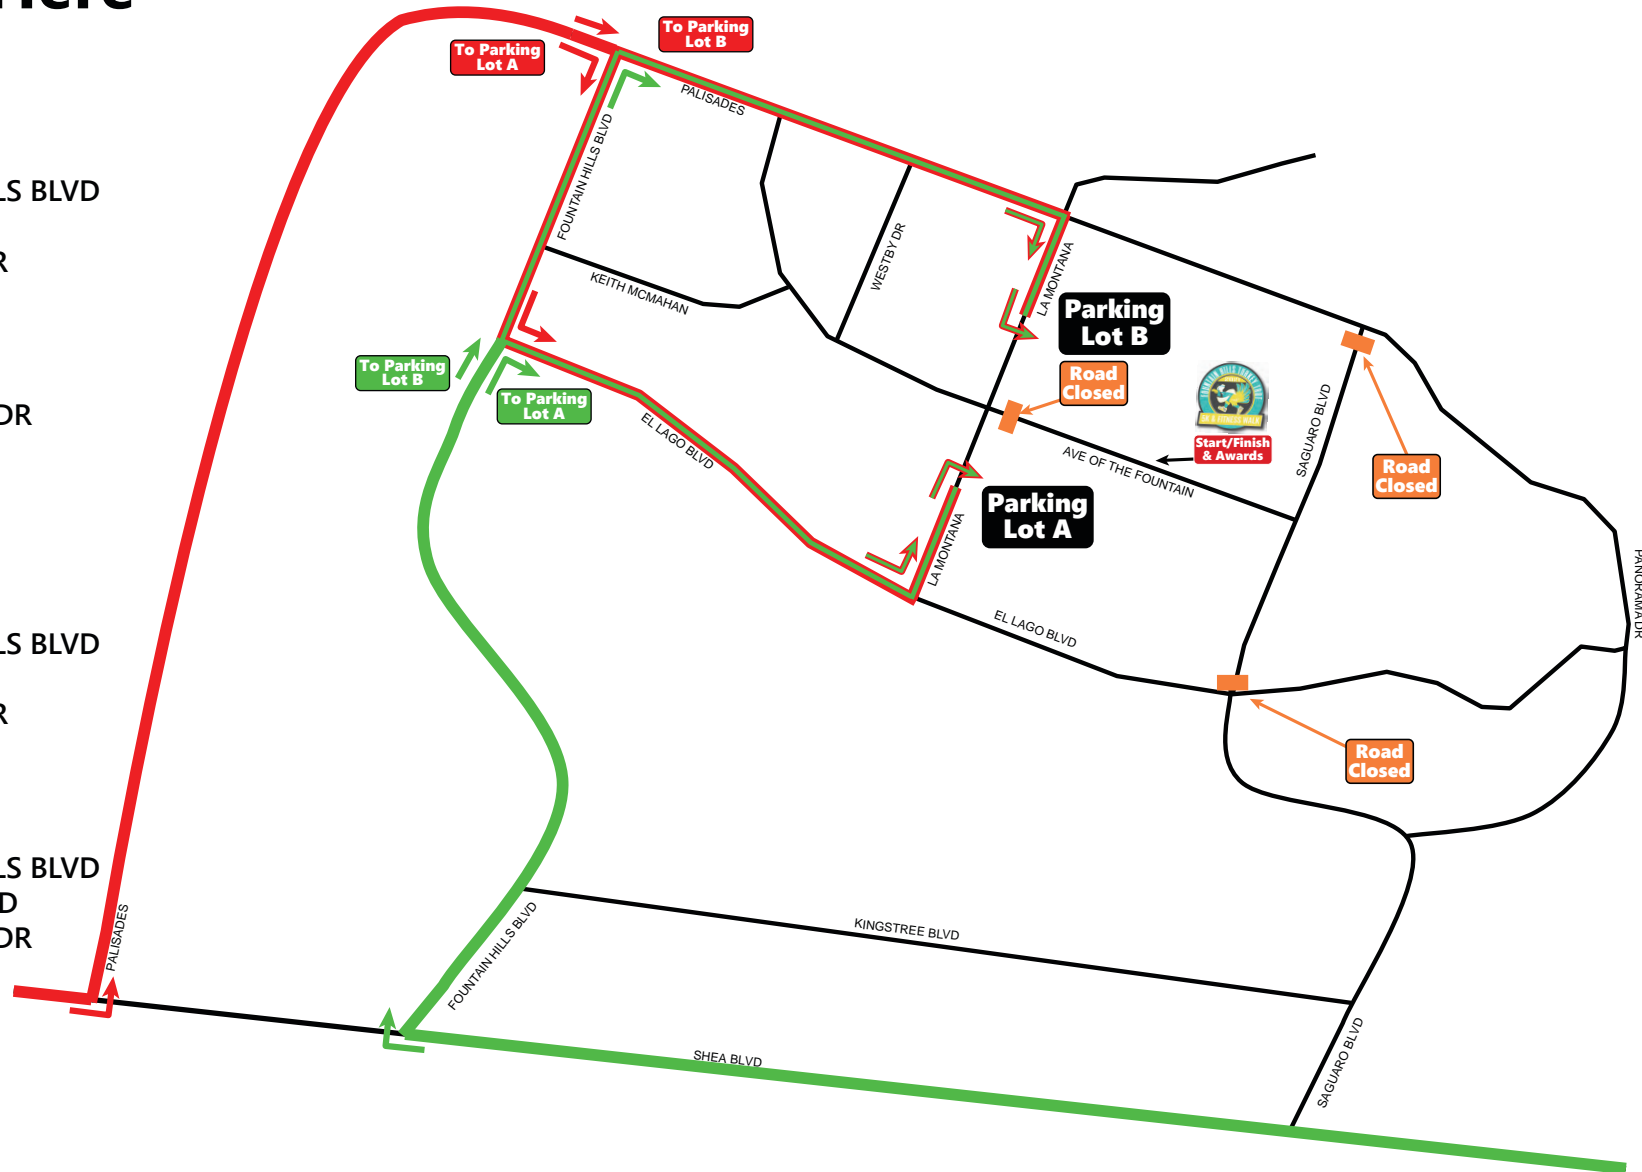

Driving Directions for Turkey Trot Participants/Spectators & Thanksgiving Parade Spectators

How to Get Here

From Scottsdale

To Parking Lot A

- LEFT onto PALISADES BLVD
- RIGHT onto FOUNTAIN HILLS BLVD
- LEFT onto EL LAGO BLVD
- LEFT onto LA MONTANA DR
- RIGHT into PARKING LOT A

To Parking Lot B

- LEFT onto PALISADES BLVD
- RIGHT onto LA MONTANA DR
- LEFT into PARKING LOT B

From SR-87

To Parking Lot A

- TURN onto SHEA BLVD
- RIGHT onto FOUNTAIN HILLS BLVD
- RIGHT onto EL LAGO BLVD
- LEFT onto LA MONTANA DR
- RIGHT into PARKING LOT A

To Parking Lot B

- TURN onto SHEA BLVD
- RIGHT onto FOUNTAIN HILLS BLVD
- RIGHT onto PALISADES BLVD
- RIGHT onto LA MONTANA DR
- LEFT into PARKING LOT B

Driving Directions for Turkey Trot Participants/Spectators & Thanksgiving Parade Spectators

To SR-87

From Parking Lot A

- LEFT onto LA MONTANA DR
- RIGHT onto EL LAGO BLVD
- LEFT onto FOUNTAIN HILLS BLVD
- LEFT into SHEA BLVD

From Parking Lot B

- RIGHT onto LA MONTANA DR
- LEFT onto PALISADES BLVD
- LEFT into SHEA BLVD