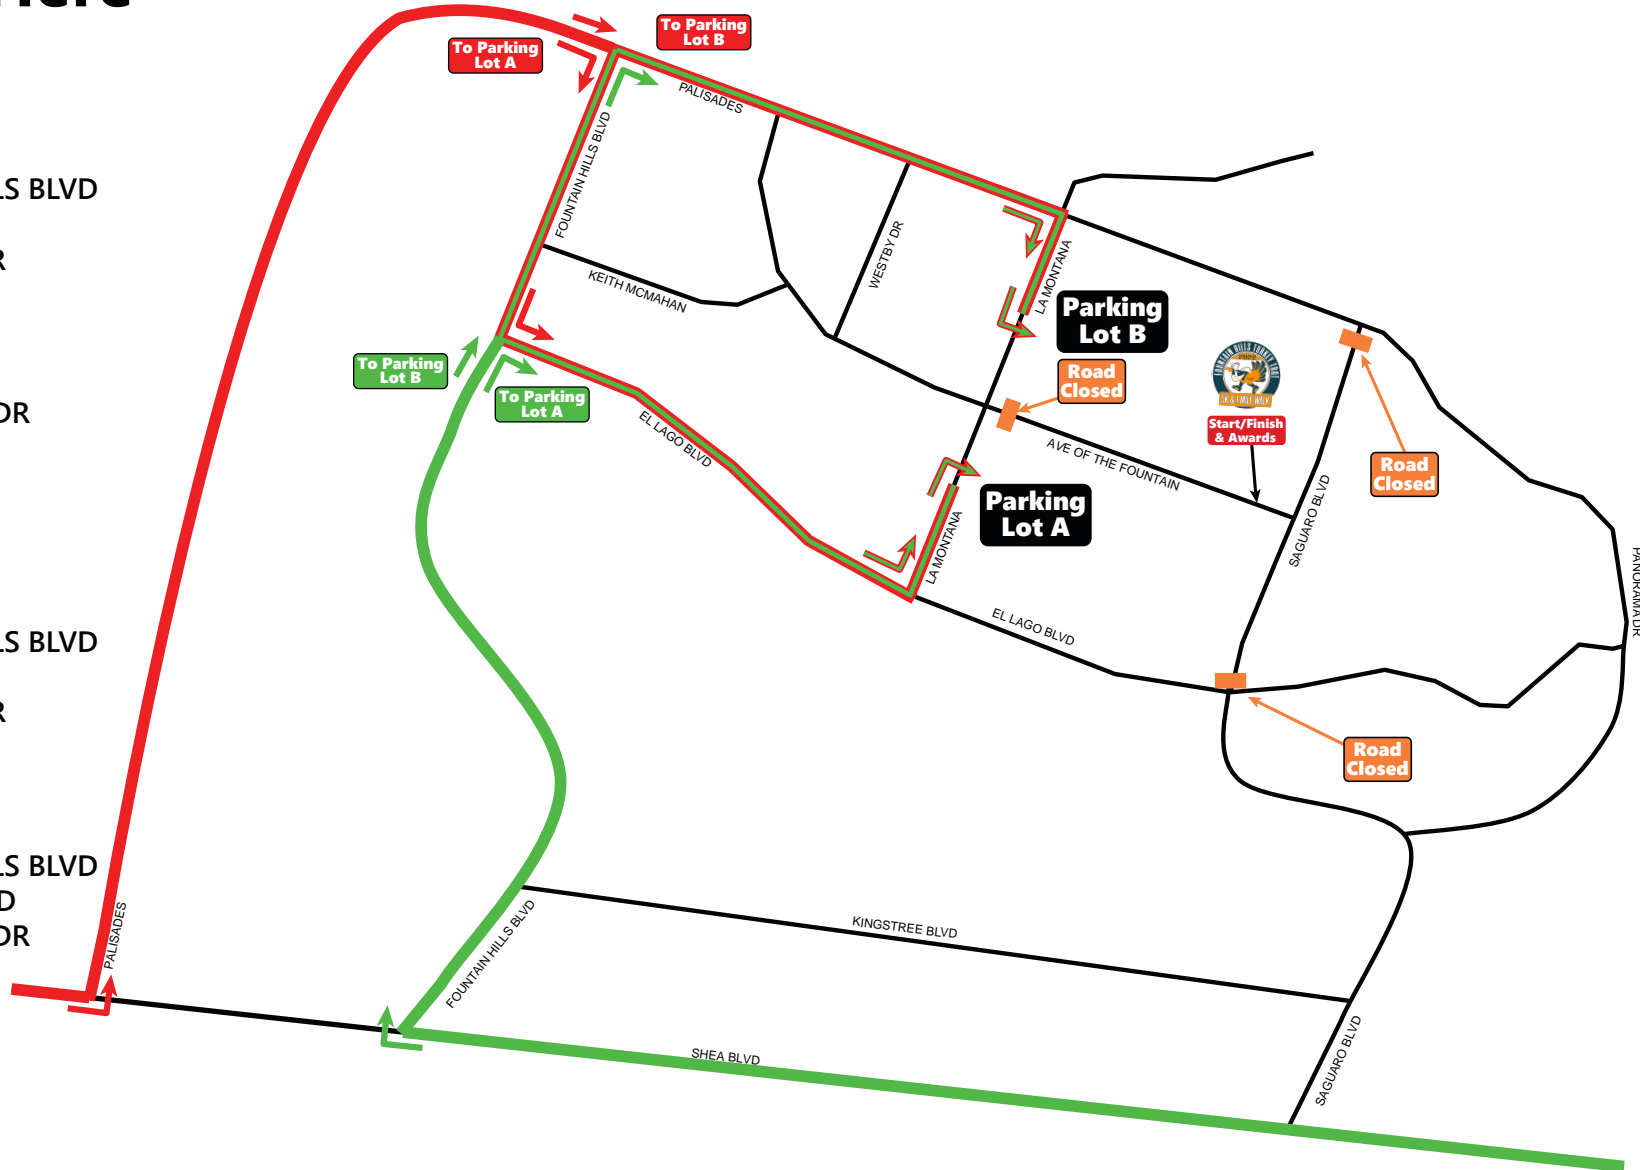

Driving Directions for Turkey Trot Participants/Spectators & Thanksgiving Parade Spectators

How to Get Here

From Scottsdale

To Parking Lot A

- LEFT onto PALISADES BLVD
- RIGHT onto FOUNTAIN HILLS BLVD
- LEFT onto EL LAGO BLVD
- LEFT onto LA MONTANA DR
- RIGHT into PARKING LOT A

To Parking Lot B

- LEFT onto PALISADES BLVD
- RIGHT onto LA MONTANA DR
- LEFT into PARKING LOT B

From SR-87

To Parking Lot A

- TURN onto SHEA BLVD
- RIGHT onto FOUNTAIN HILLS BLVD
- RIGHT onto EL LAGO BLVD
- LEFT onto LA MONTANA DR
- RIGHT into PARKING LOT A

To Parking Lot B

- TURN onto SHEA BLVD
- RIGHT onto FOUNTAIN HILLS BLVD
- RIGHT onto PALISADES BLVD
- RIGHT onto LA MONTANA DR
- LEFT into PARKING LOT B

Driving Directions for Turkey Trot Participants/Spectators & Thanksgiving Parade Spectators

To SR-87

From Parking Lot A

- LEFT onto LA MONTANA DR
- RIGHT onto EL LAGO BLVD
- LEFT onto FOUNTAIN HILLS BLVD
- LEFT into SHEA BLVD

From Parking Lot B

- RIGHT onto LA MONTANA DR
- LEFT onto PALISADES BLVD
- LEFT into SHEA BLVD