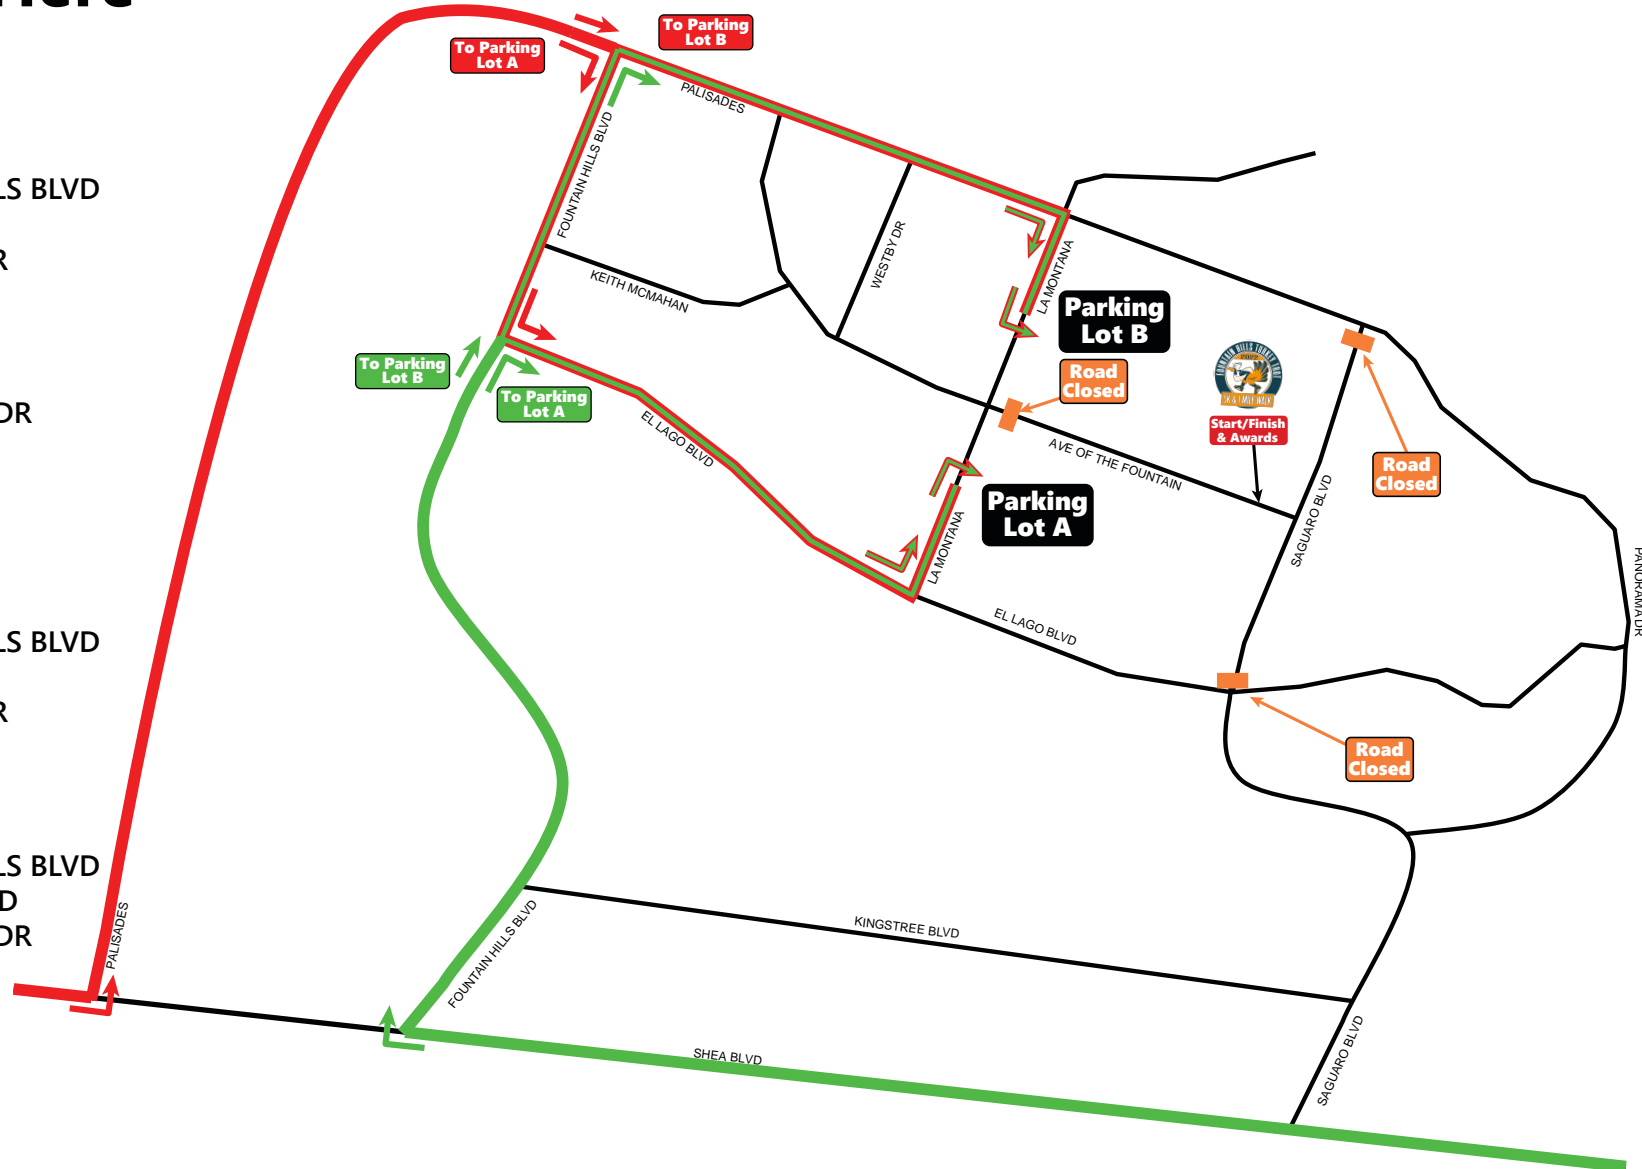

Driving Directions for Turkey Trot Participants/Spectators & Thanksgiving Parade Spectators

How to Get Here

From Scottsdale

To Parking Lot A

- LEFT onto PALISADES BLVD
- RIGHT onto FOUNTAIN HILLS BLVD
- LEFT onto EL LAGO BLVD
- LEFT onto LA MONTANA DR
- RIGHT into PARKING LOT A

To Parking Lot B

- LEFT onto PALISADES BLVD
- RIGHT onto LA MONTANA DR
- LEFT into PARKING LOT B

From SR-87

To Parking Lot A

- TURN onto SHEA BLVD
- RIGHT onto FOUNTAIN HILLS BLVD
- RIGHT onto EL LAGO BLVD
- LEFT onto LA MONTANA DR
- RIGHT into PARKING LOT A

To Parking Lot B

- TURN onto SHEA BLVD
- RIGHT onto FOUNTAIN HILLS BLVD
- RIGHT onto PALISADES BLVD
- RIGHT onto LA MONTANA DR
- LEFT into PARKING LOT B

Driving Directions for Turkey Trot Participants/Spectators & Thanksgiving Parade Spectators

To SR-87

From Parking Lot A

- LEFT onto LA MONTANA DR
- RIGHT onto EL LAGO BLVD
- LEFT onto FOUNTAIN HILLS BLVD
- LEFT into SHEA BLVD

From Parking Lot B

- RIGHT onto LA MONTANA DR
- LEFT onto PALISADES BLVD
- LEFT into SHEA BLVD