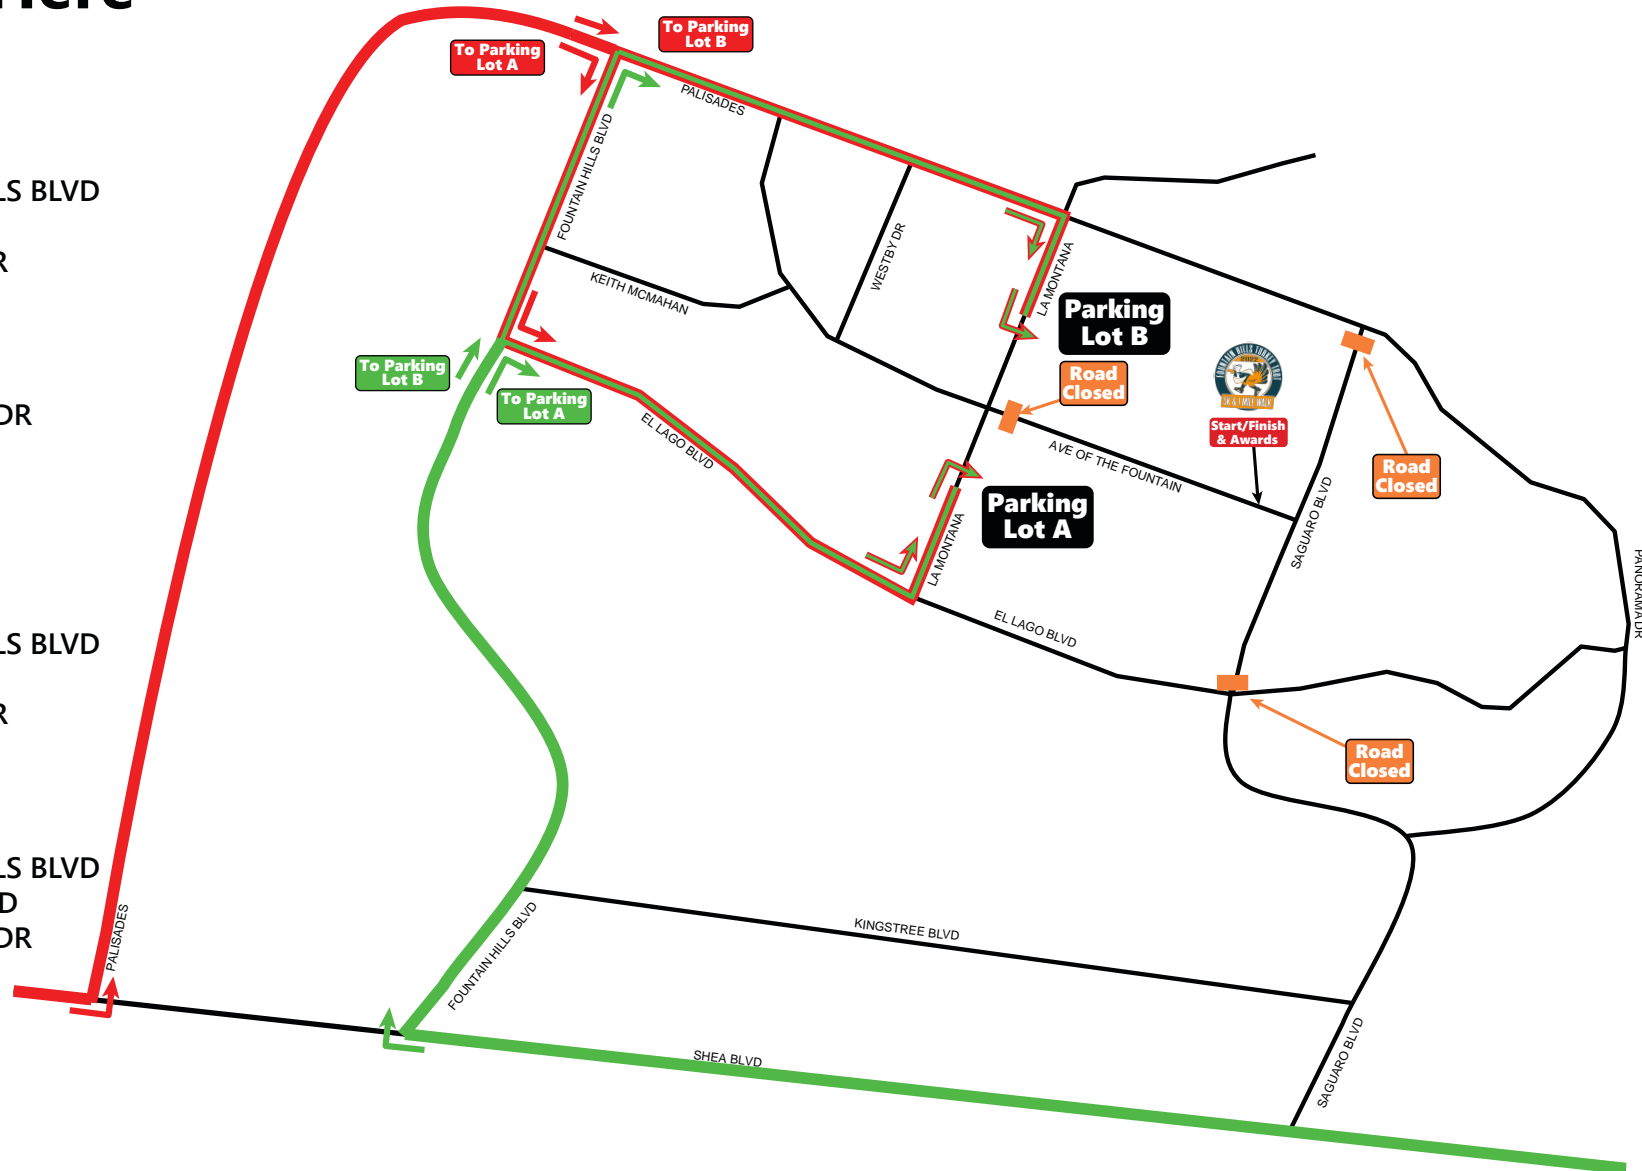

Driving Directions for Turkey Trot Participants/Spectators & Thanksgiving Parade Spectators

How to Get Here

From Scottsdale

To Parking Lot A

- LEFT onto PALISADES BLVD
- RIGHT onto FOUNTAIN HILLS BLVD
- LEFT onto EL LAGO BLVD
- LEFT onto LA MONTANA DR
- RIGHT into PARKING LOT A

To Parking Lot B

- LEFT onto PALISADES BLVD
- RIGHT onto LA MONTANA DR
- LEFT into PARKING LOT B

From SR-87

To Parking Lot A

- TURN onto SHEA BLVD
- RIGHT onto FOUNTAIN HILLS BLVD
- RIGHT onto EL LAGO BLVD
- LEFT onto LA MONTANA DR
- RIGHT into PARKING LOT A

To Parking Lot B

- TURN onto SHEA BLVD
- RIGHT onto FOUNTAIN HILLS BLVD
- RIGHT onto PALISADES BLVD
- RIGHT onto LA MONTANA DR
- LEFT into PARKING LOT B

Driving Directions for Turkey Trot Participants/Spectators & Thanksgiving Parade Spectators

To SR-87

From Parking Lot A

- LEFT onto LA MONTANA DR
- RIGHT onto EL LAGO BLVD
- LEFT onto FOUNTAIN HILLS BLVD
- LEFT into SHEA BLVD

From Parking Lot B

- RIGHT onto LA MONTANA DR
- LEFT onto PALISADES BLVD
- LEFT into SHEA BLVD