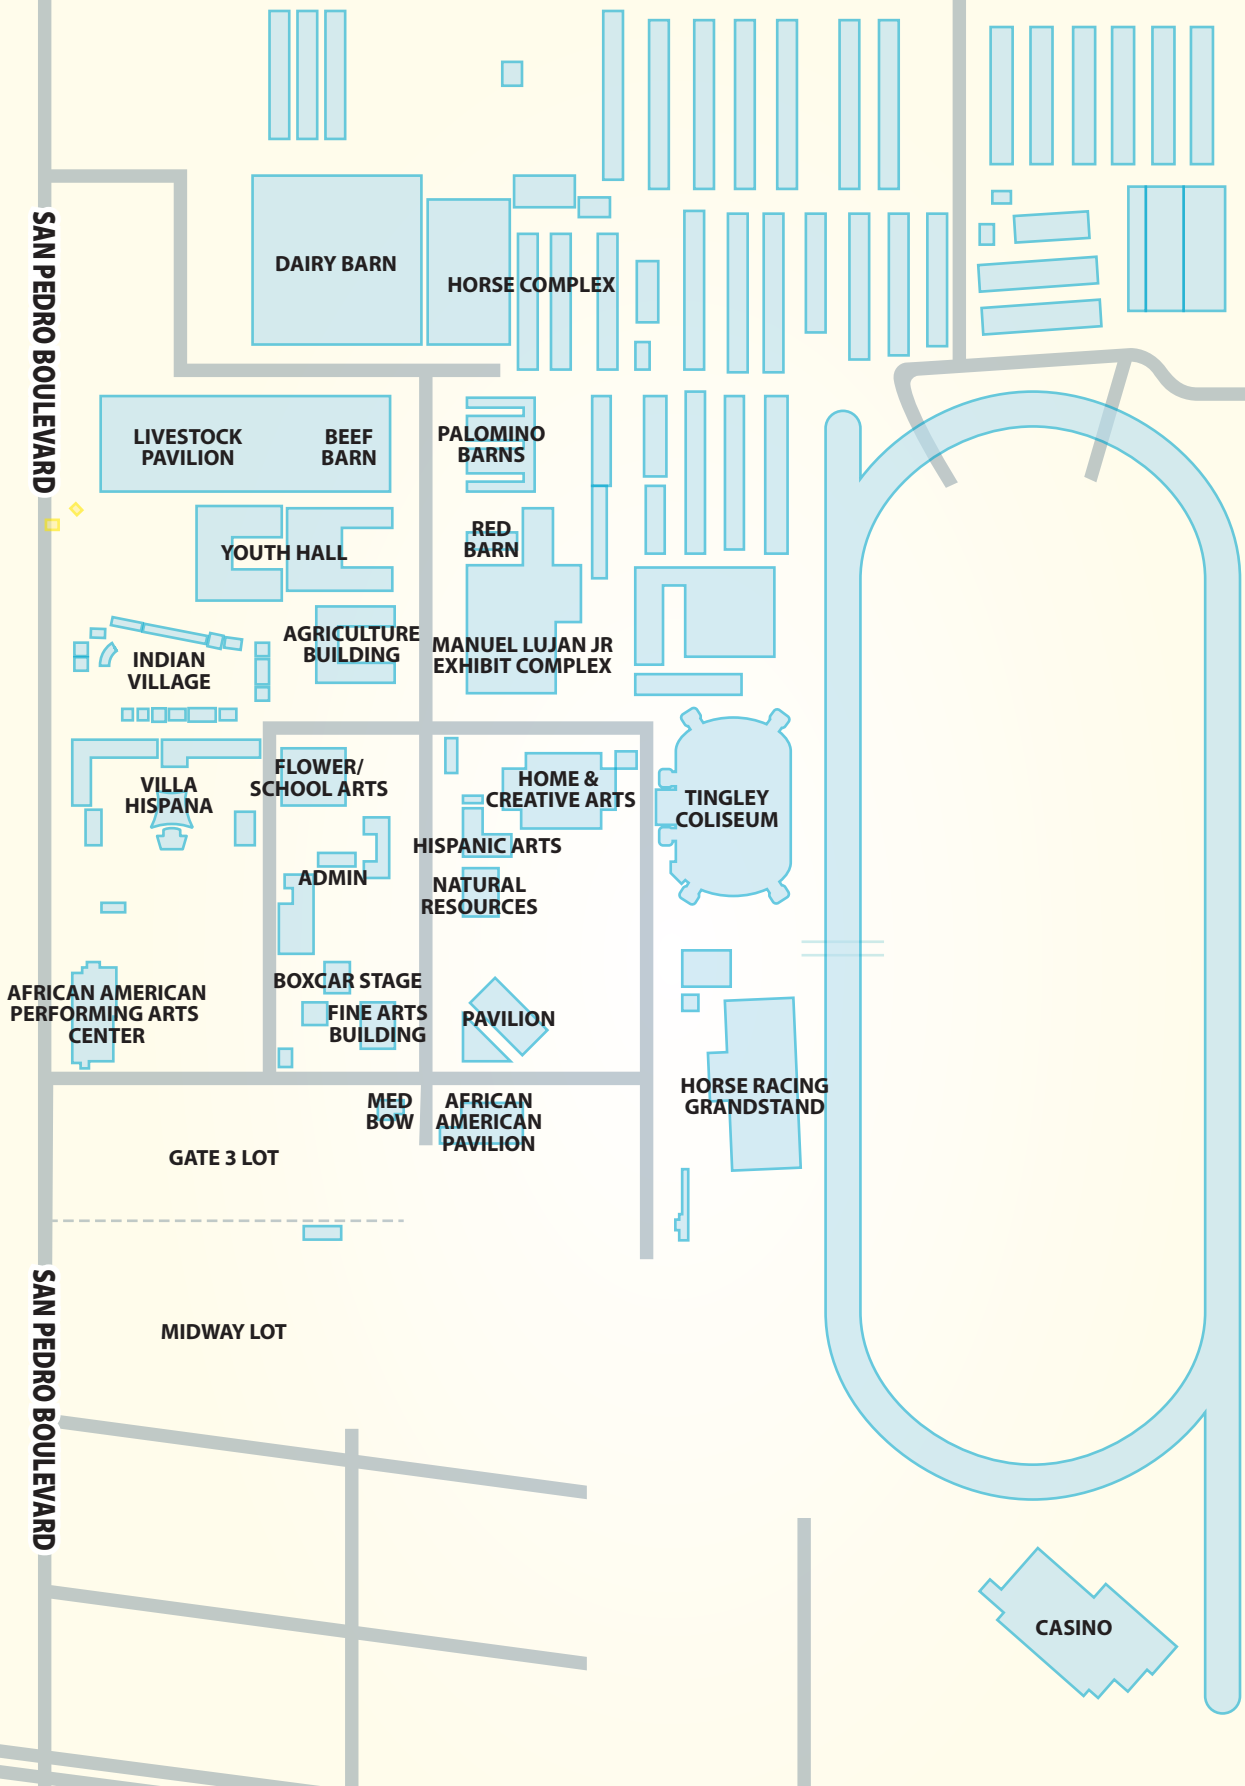

**LOMAS BOULEVARD**

**SAN PEDRO BOULEVARD**

**LOUISIANA BOULEVARD**

DAIRY BARN

HORSE COMPLEX

LIVESTOCK PAVILION

BEEF BARN

PALOMINO BARN

YOUTH HALL

RED BARN

INDIAN VILLAGE

AGRICULTURE BUILDING

MANUEL LUJAN JR EXHIBIT COMPLEX

VILLA HISPANA

FLOWER/SCHOOL ARTS

HOME & CREATIVE ARTS

TINGLEY COLISEUM

HISPANIC ARTS

ADMIN

NATURAL RESOURCES

AFRICAN AMERICAN PERFORMING ARTS CENTER

BOXCAR STAGE

FINE ARTS BUILDING

PAVILION

HORSE RACING GRANDSTAND

GATE 3 LOT

MED BOW

AFRICAN AMERICAN PAVILION

MIDWAY LOT

CASINO

**SAN PEDRO BOULEVARD**