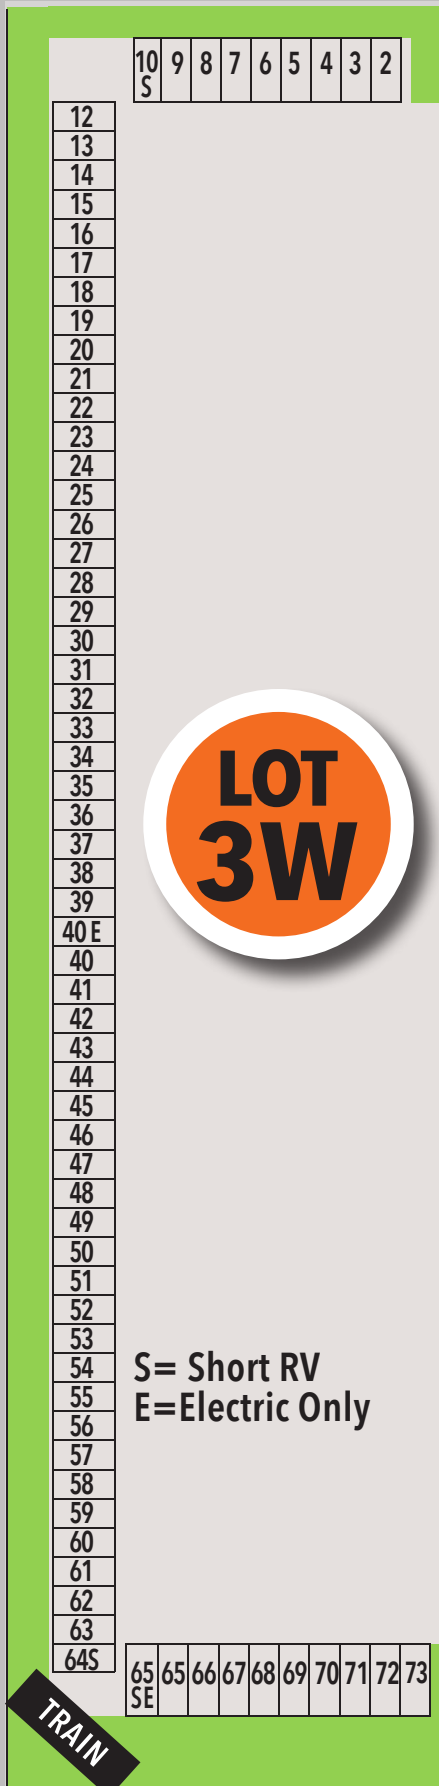

17th Street

South Louisville Avenue

**LOT 3W**

S = Short RV  
E = Electric Only

**TRAIN**

↑  
TO RV PARK OFFICE

PAVILION

SECURITY

RIVER SPIRIT EXPO

21st Street