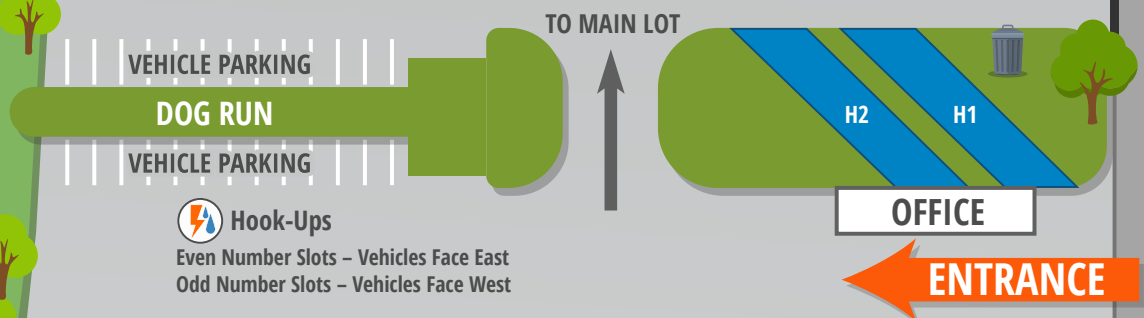

EXPO SQUARE RV PARK

-  30-33 ft.
-  34-37 ft.
-  Up to 40 ft.
-  Up to 40 ft. No Horse Trailer
-  Bathrooms/Showers Laundry
-  Trash
-  Barrier - No Entry

 Hook-Ups
Even Number Slots - Vehicles Face East
Odd Number Slots - Vehicles Face West