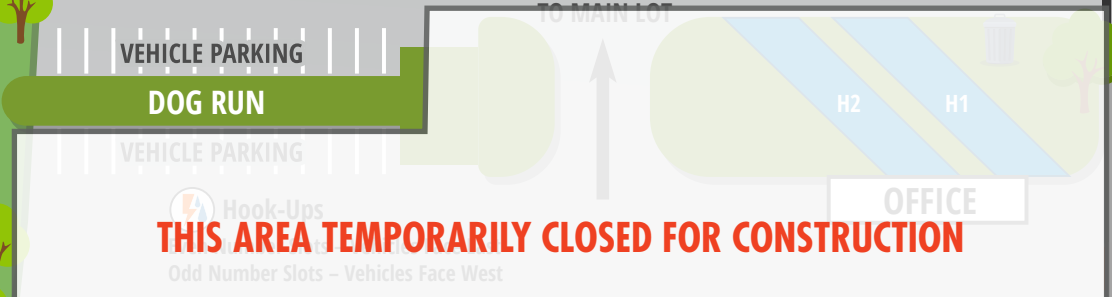

# EXPO SQUARE RV PARK

- 30-33 ft.
- 34-37 ft.
- Up to 40 ft.
- Up to 40 ft. No Horse Trailer
- Bathrooms/Showers Laundry
- Trash
- Barrier - No Entry

OFFICE

ALL GUESTS MUST STOP HERE FOR CHECK-IN AT RV PARK OFFICE

MAIN LOT ENTRANCE

**THIS AREA TEMPORARILY CLOSED FOR CONSTRUCTION**

Hook-Ups  
Odd Number Slots - Vehicles Face West