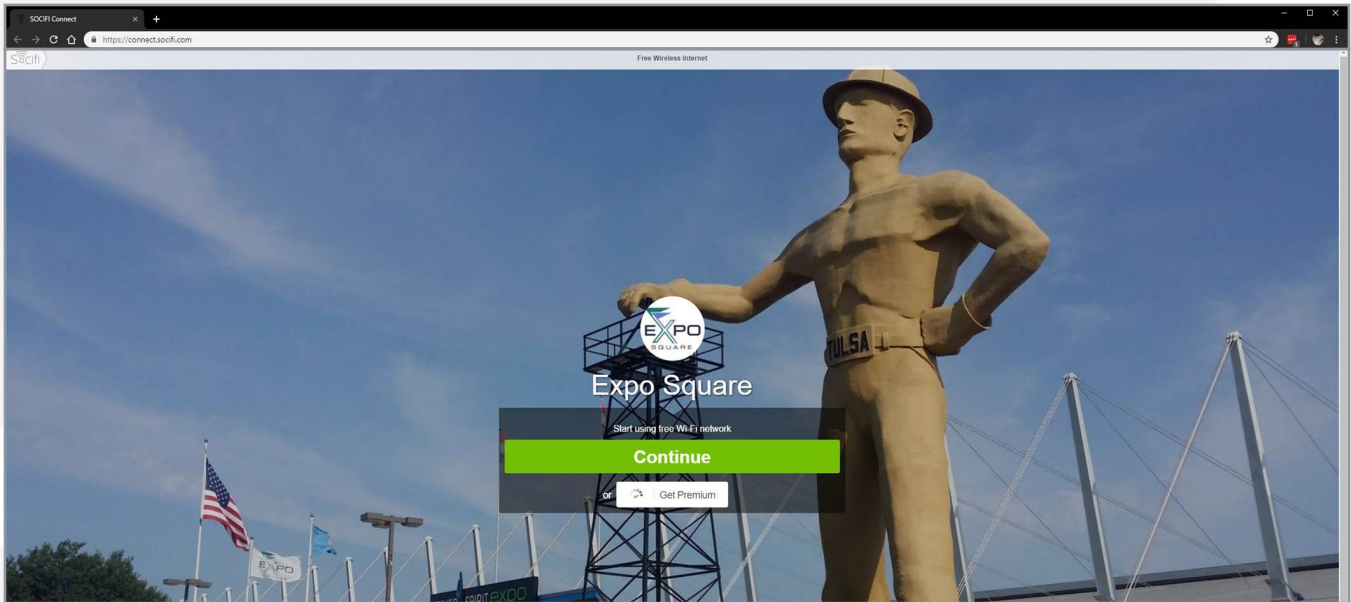

WiFi Instructions

Step One: Connect your device to the wireless network “Expo Premium Wireless”

After you connect, it will take you to your browser where you can choose how to sign in.

Step Two: Select which wireless plan will best suite you.