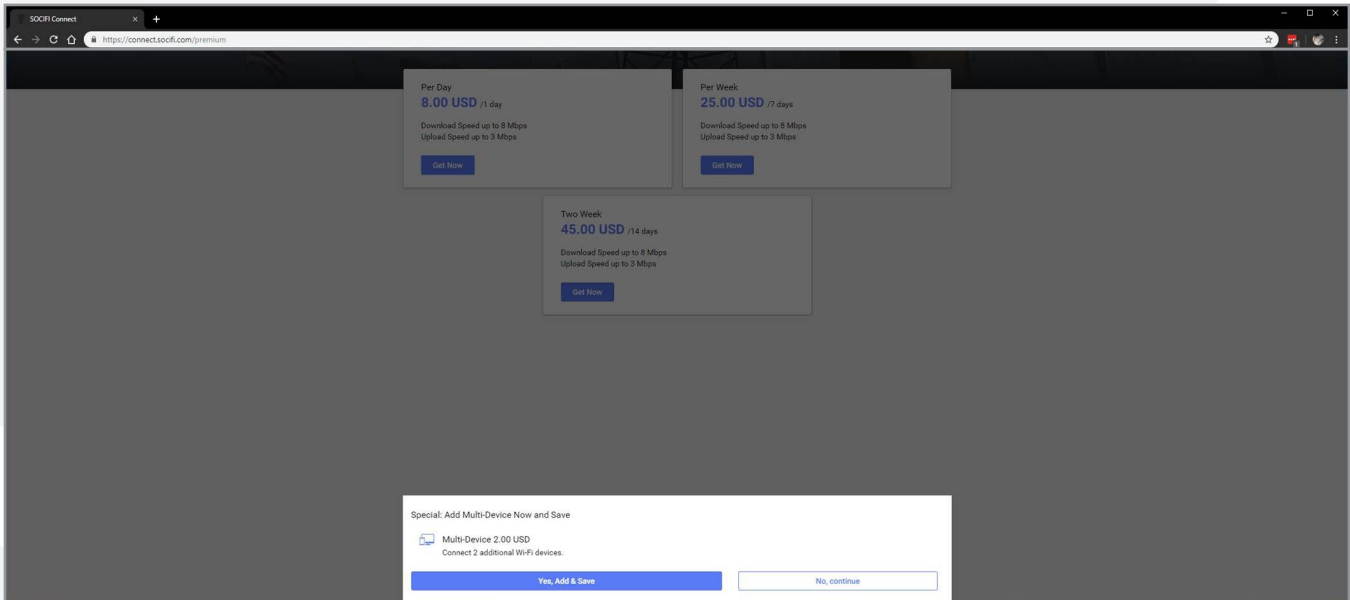

WiFi Instructions *(Continued)*

Step Three: Decide if you will need to connect more than one device. (up to three devices)

Step Four: Finish entering the proper information for purchase.