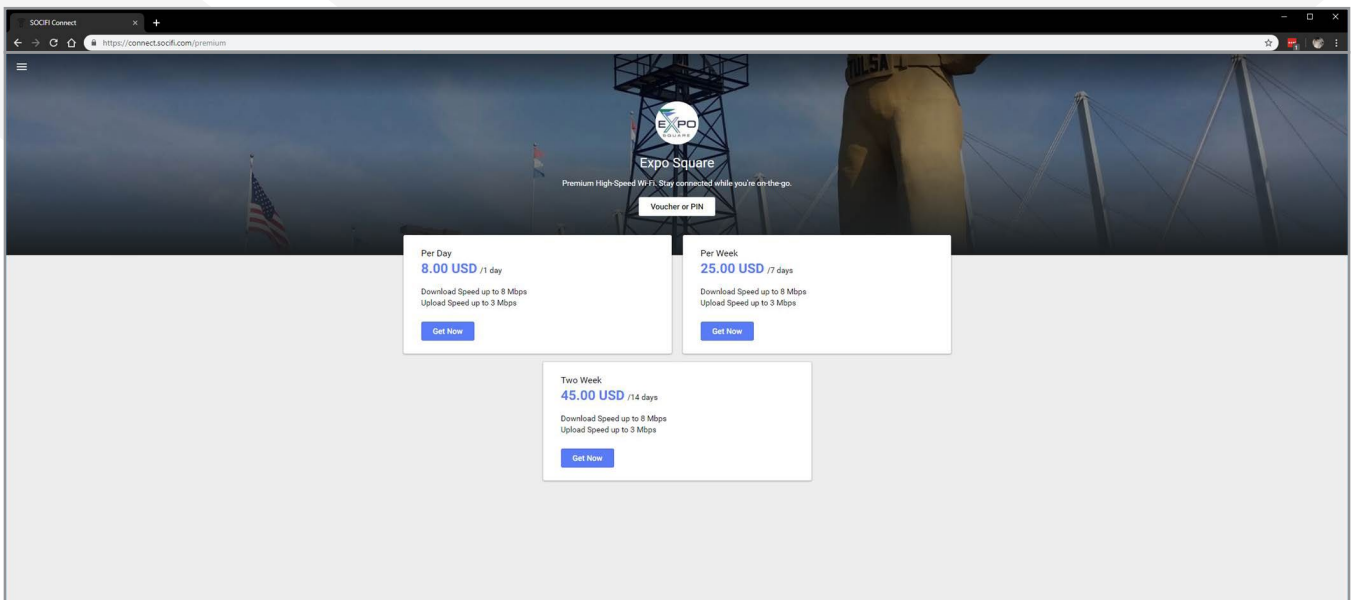

WiFi Instructions

Step One: Connect your device to the wireless network “Expo Premium Wireless”

After you connect, it will take you to your browser where you can choose how to sign in.

Step Two: Select which wireless plan will best suite you.