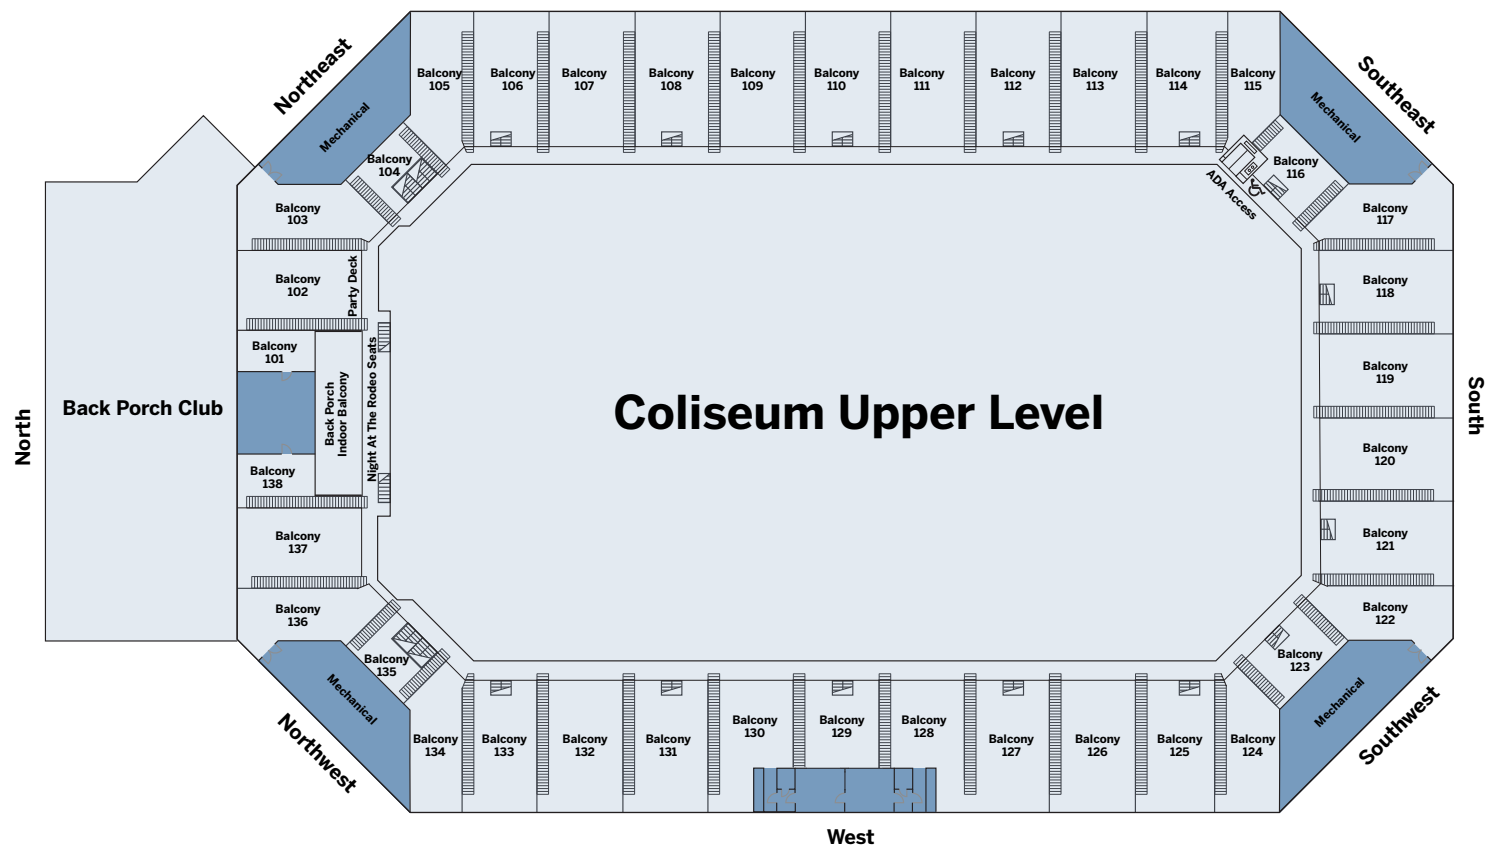

COLISEUM FLOOR PLAN