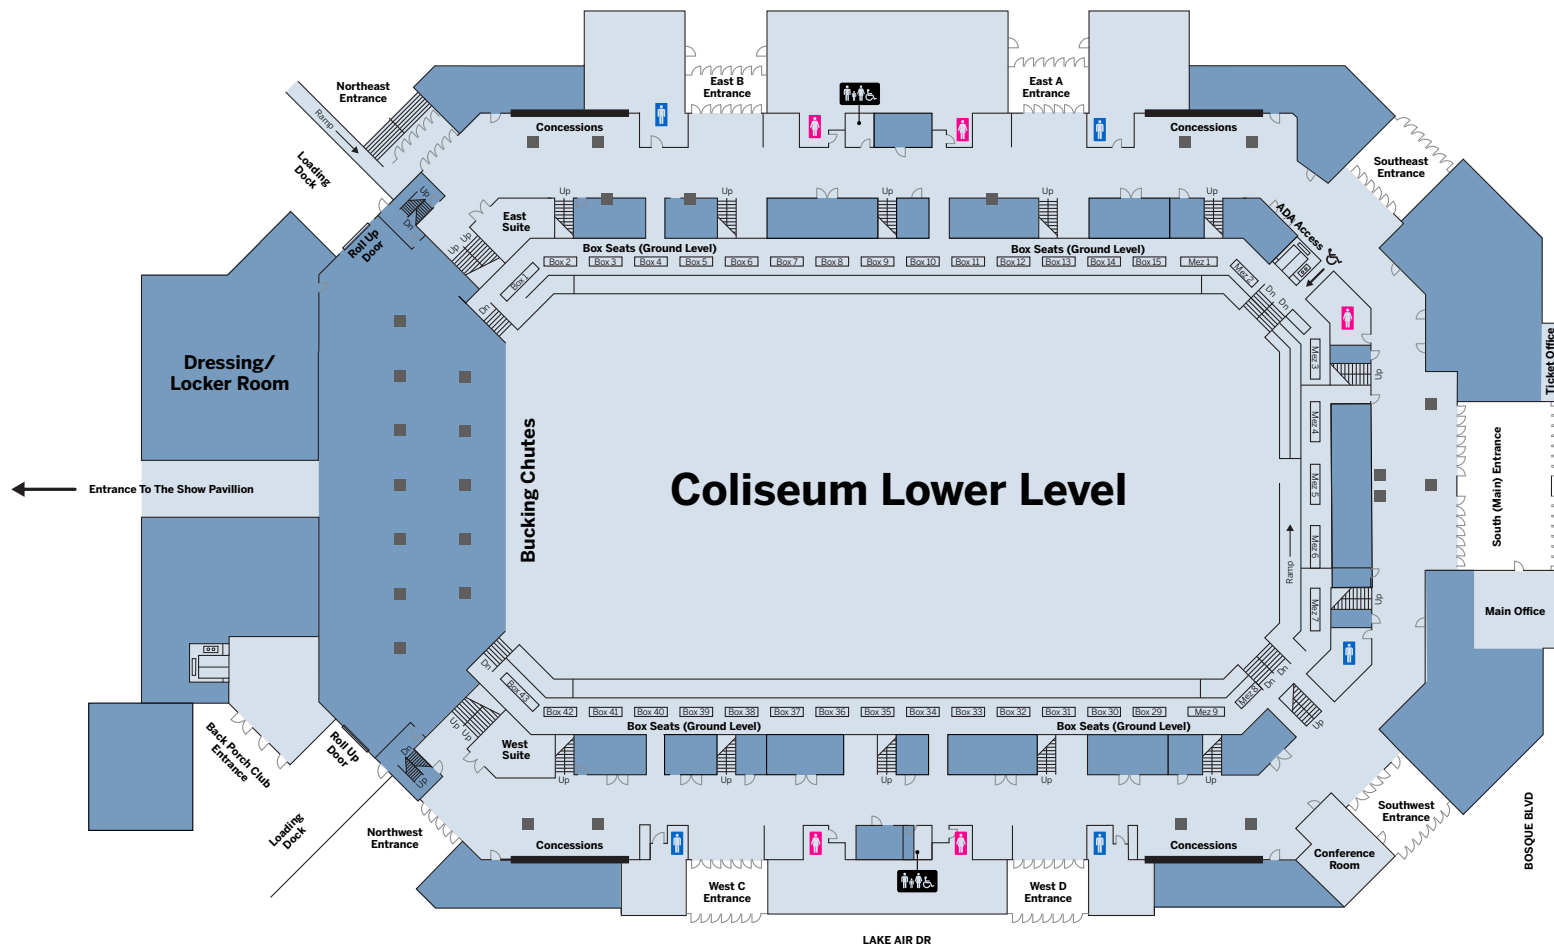

COLISEUM FLOOR PLAN