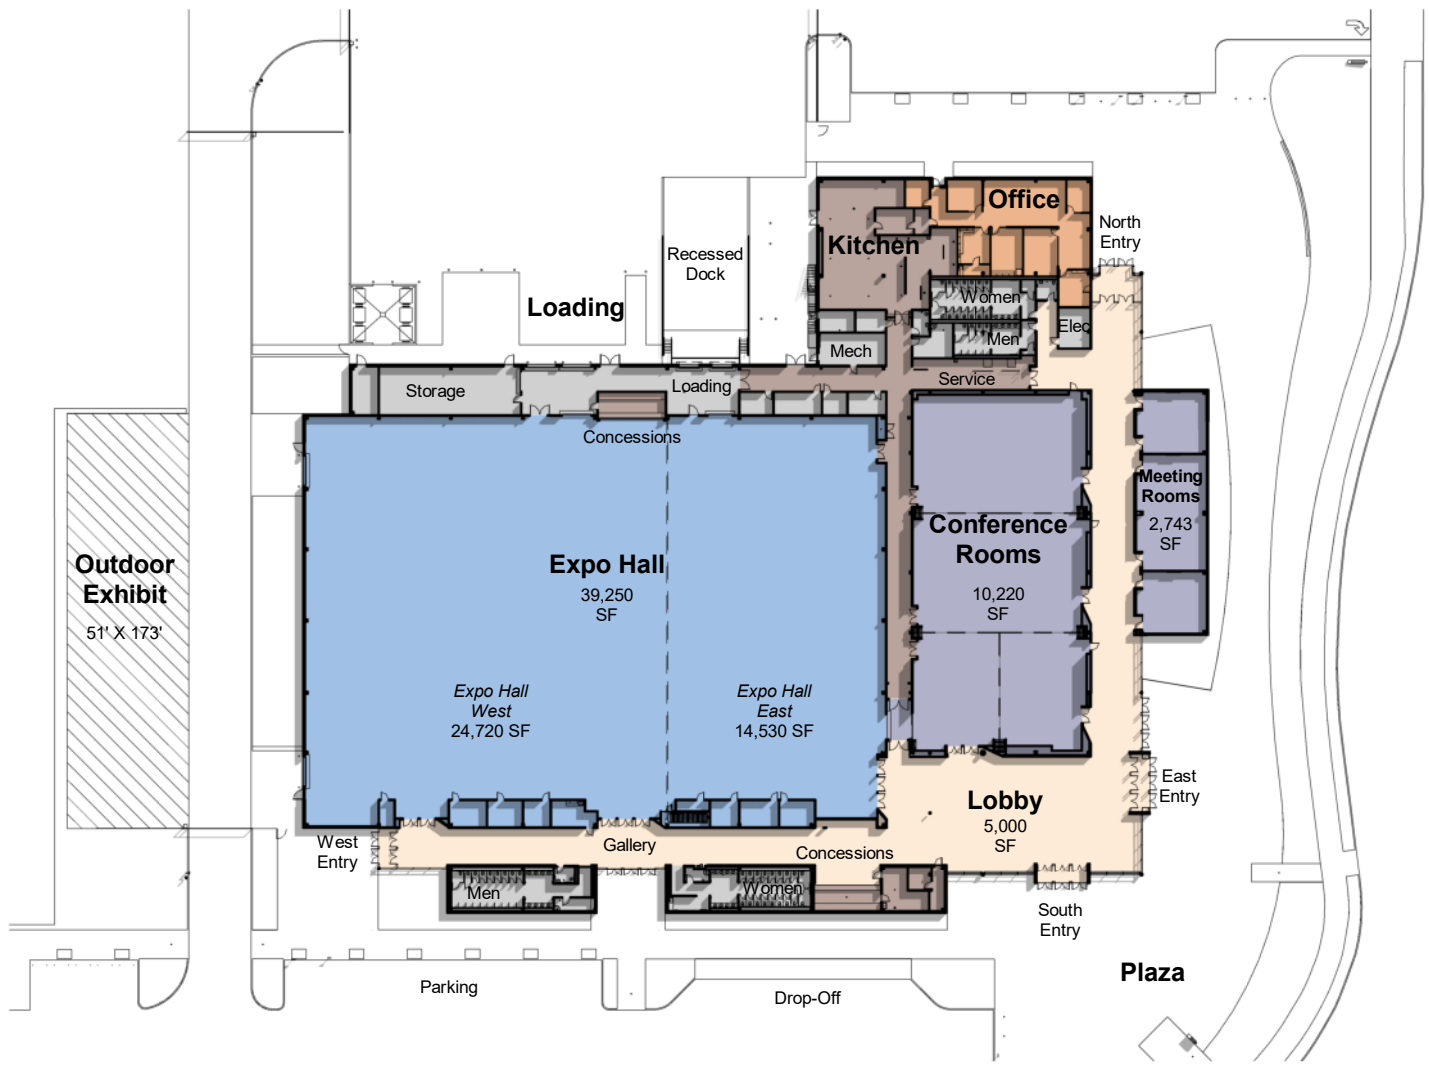

# EVENT CENTER FLOOR PLAN

SCALE: 1" = 80'-0"