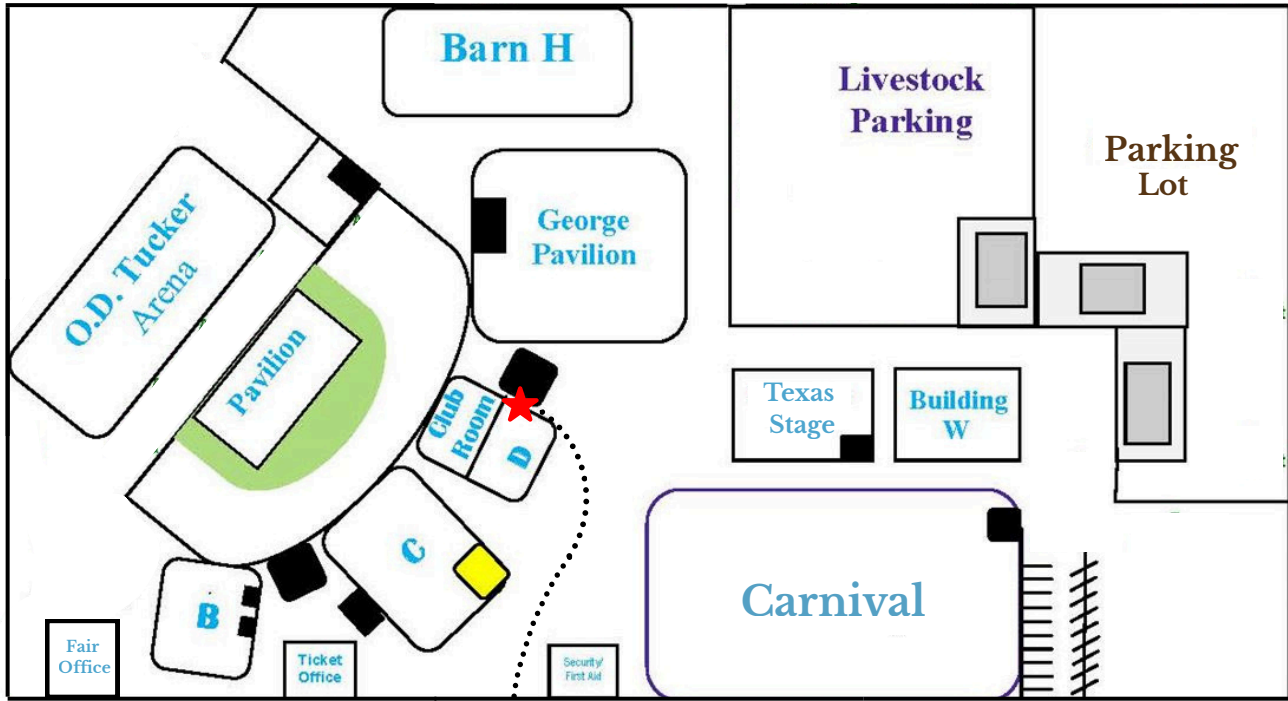

AUSTIN POINT

SENSORY CALM DOWN CORRAL

Main Gate

Parking Lot