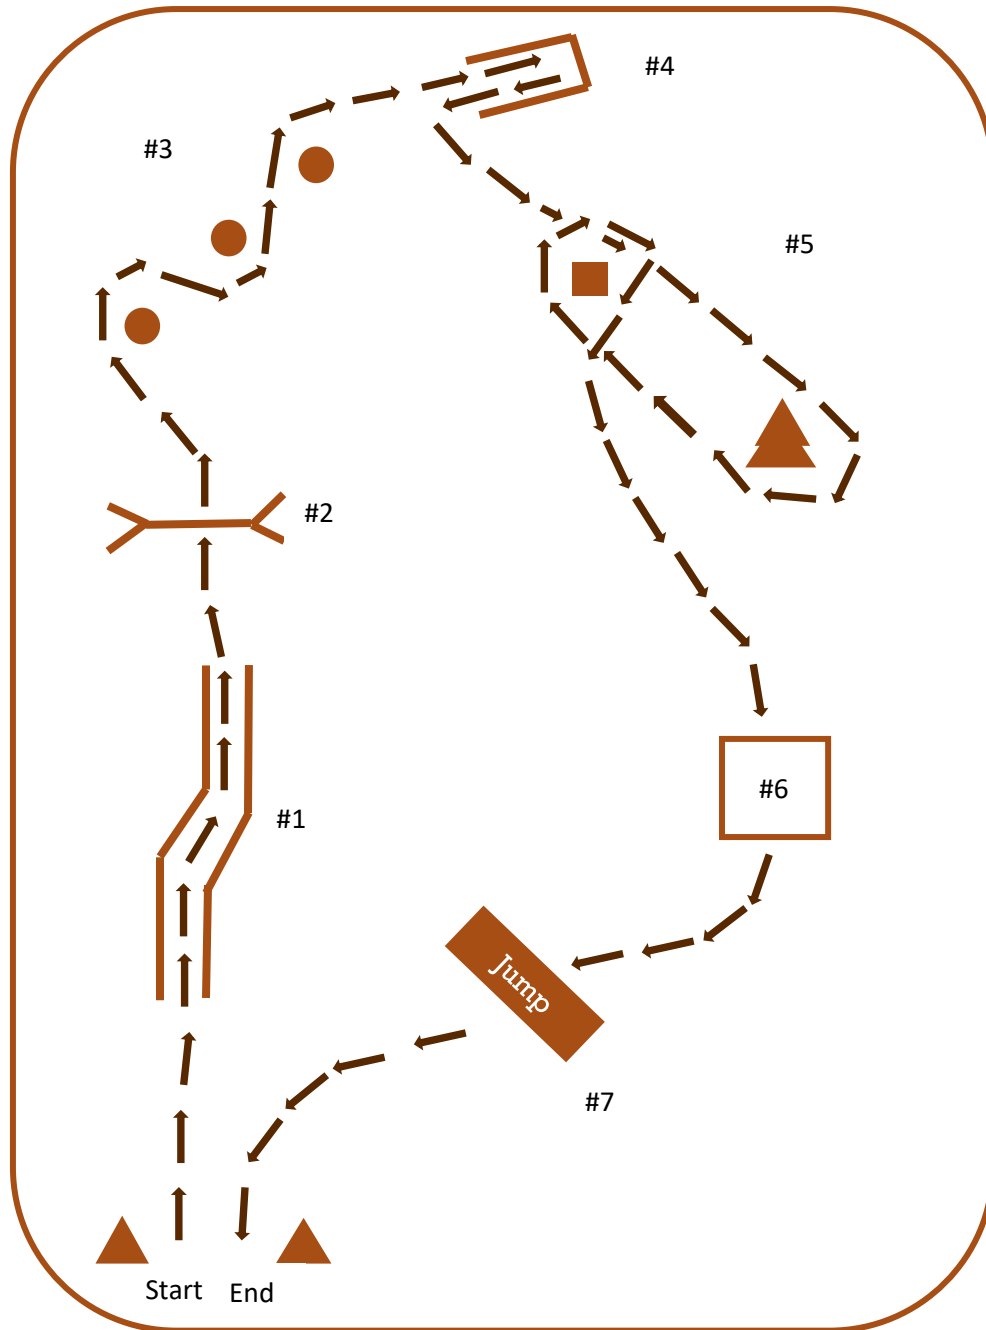

Ranch Work Championship Ranch Course Pattern
Fort Worth Stock Show & Rodeo
January 28th, 2022

#1 – Cow Trail. 2' Wide. Must stay inside the logs the whole way through.

#2 - Gate. Ride up to the gate, open, pass through, and then close the gate.

#3 – Serpentine. Making a full circle around the last obstacle.

#4 – Chute (2' W). Ride in between the logs, stop before the end and back out. Horse's nose must clear the end post. Horse's front feet cannot pass over any log upon exiting.

#5 – Drag Around Tree. Pick up drag, make a full loop around the tree and then back around the drag stand (leaving the drag in a similar location when it was picked up). Must hang rope back on the stand.

#6 – Spins. Ride into the confined box. Make one (1) complete turn to the left and one (1) complete turn to the right before exiting the box.

#7 – Jump. Not to exceed 18"