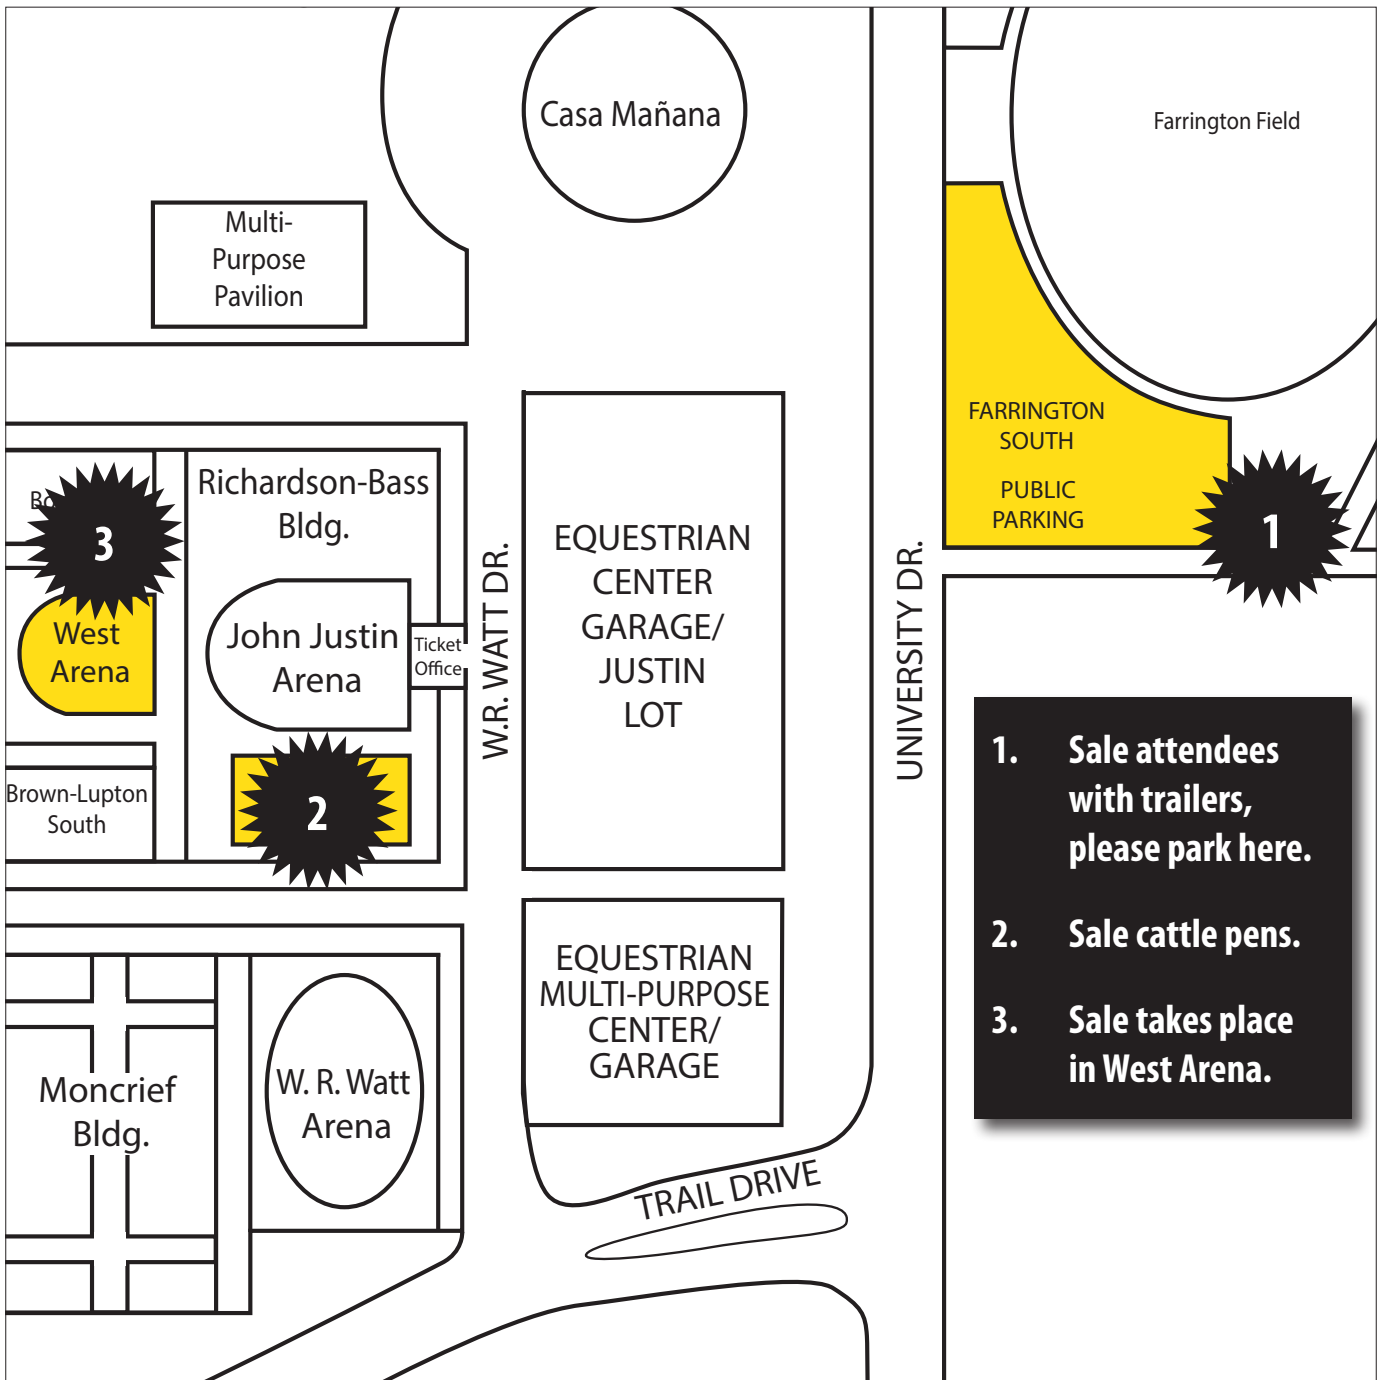

SALE LOCATION

Will Rogers Memorial Center Stock Show Grounds, West Arena in the Richardson-Bass Building. Cattle are penned for viewing south of the John Justin Arena, also in the Richardson-Bass Building. Trailer parking available at Farrington Field, east of the Will Rogers Complex.