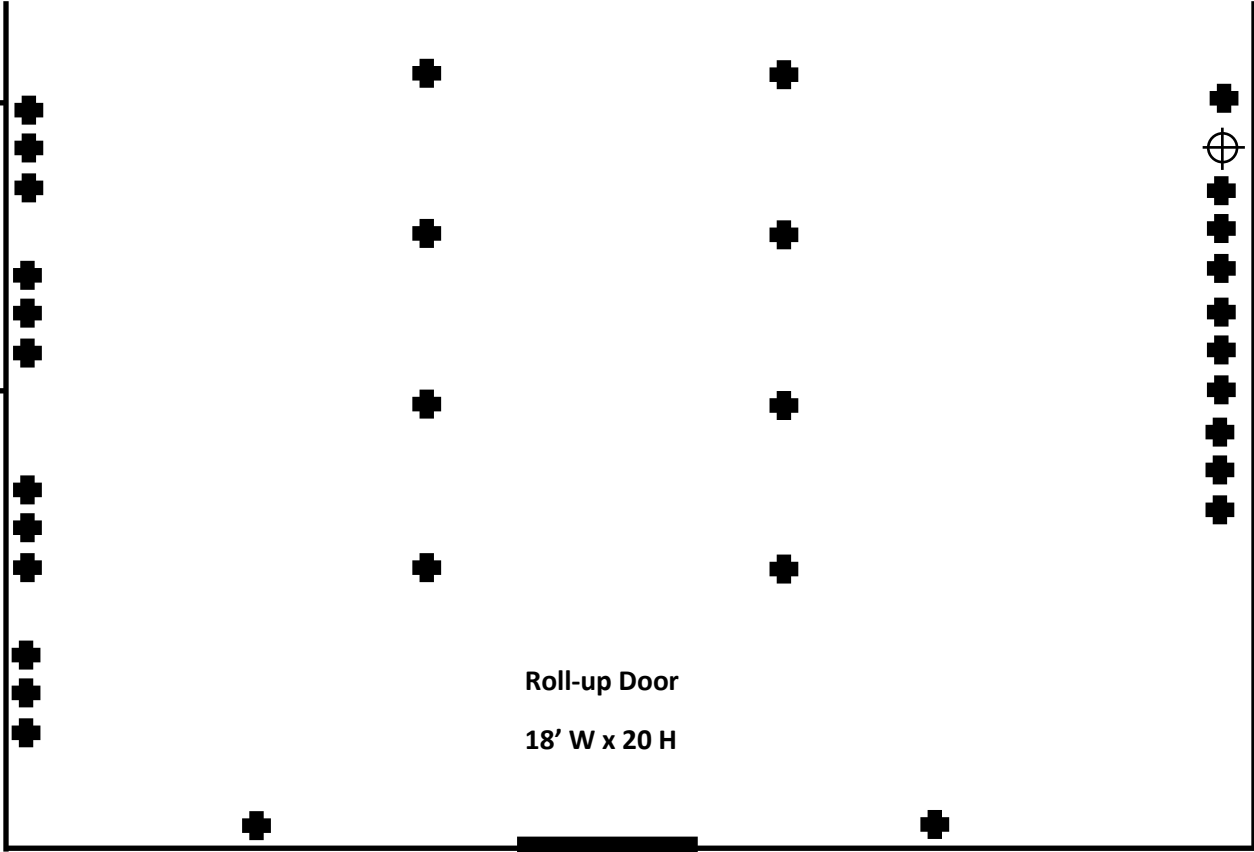

Electrical Outlets

Water Outlets

Roll-up Door

18' W x 20 H

247'

Restrooms

Entrance

Entrance

Roll-up Door

18' W x 20 H

Restrooms

100'