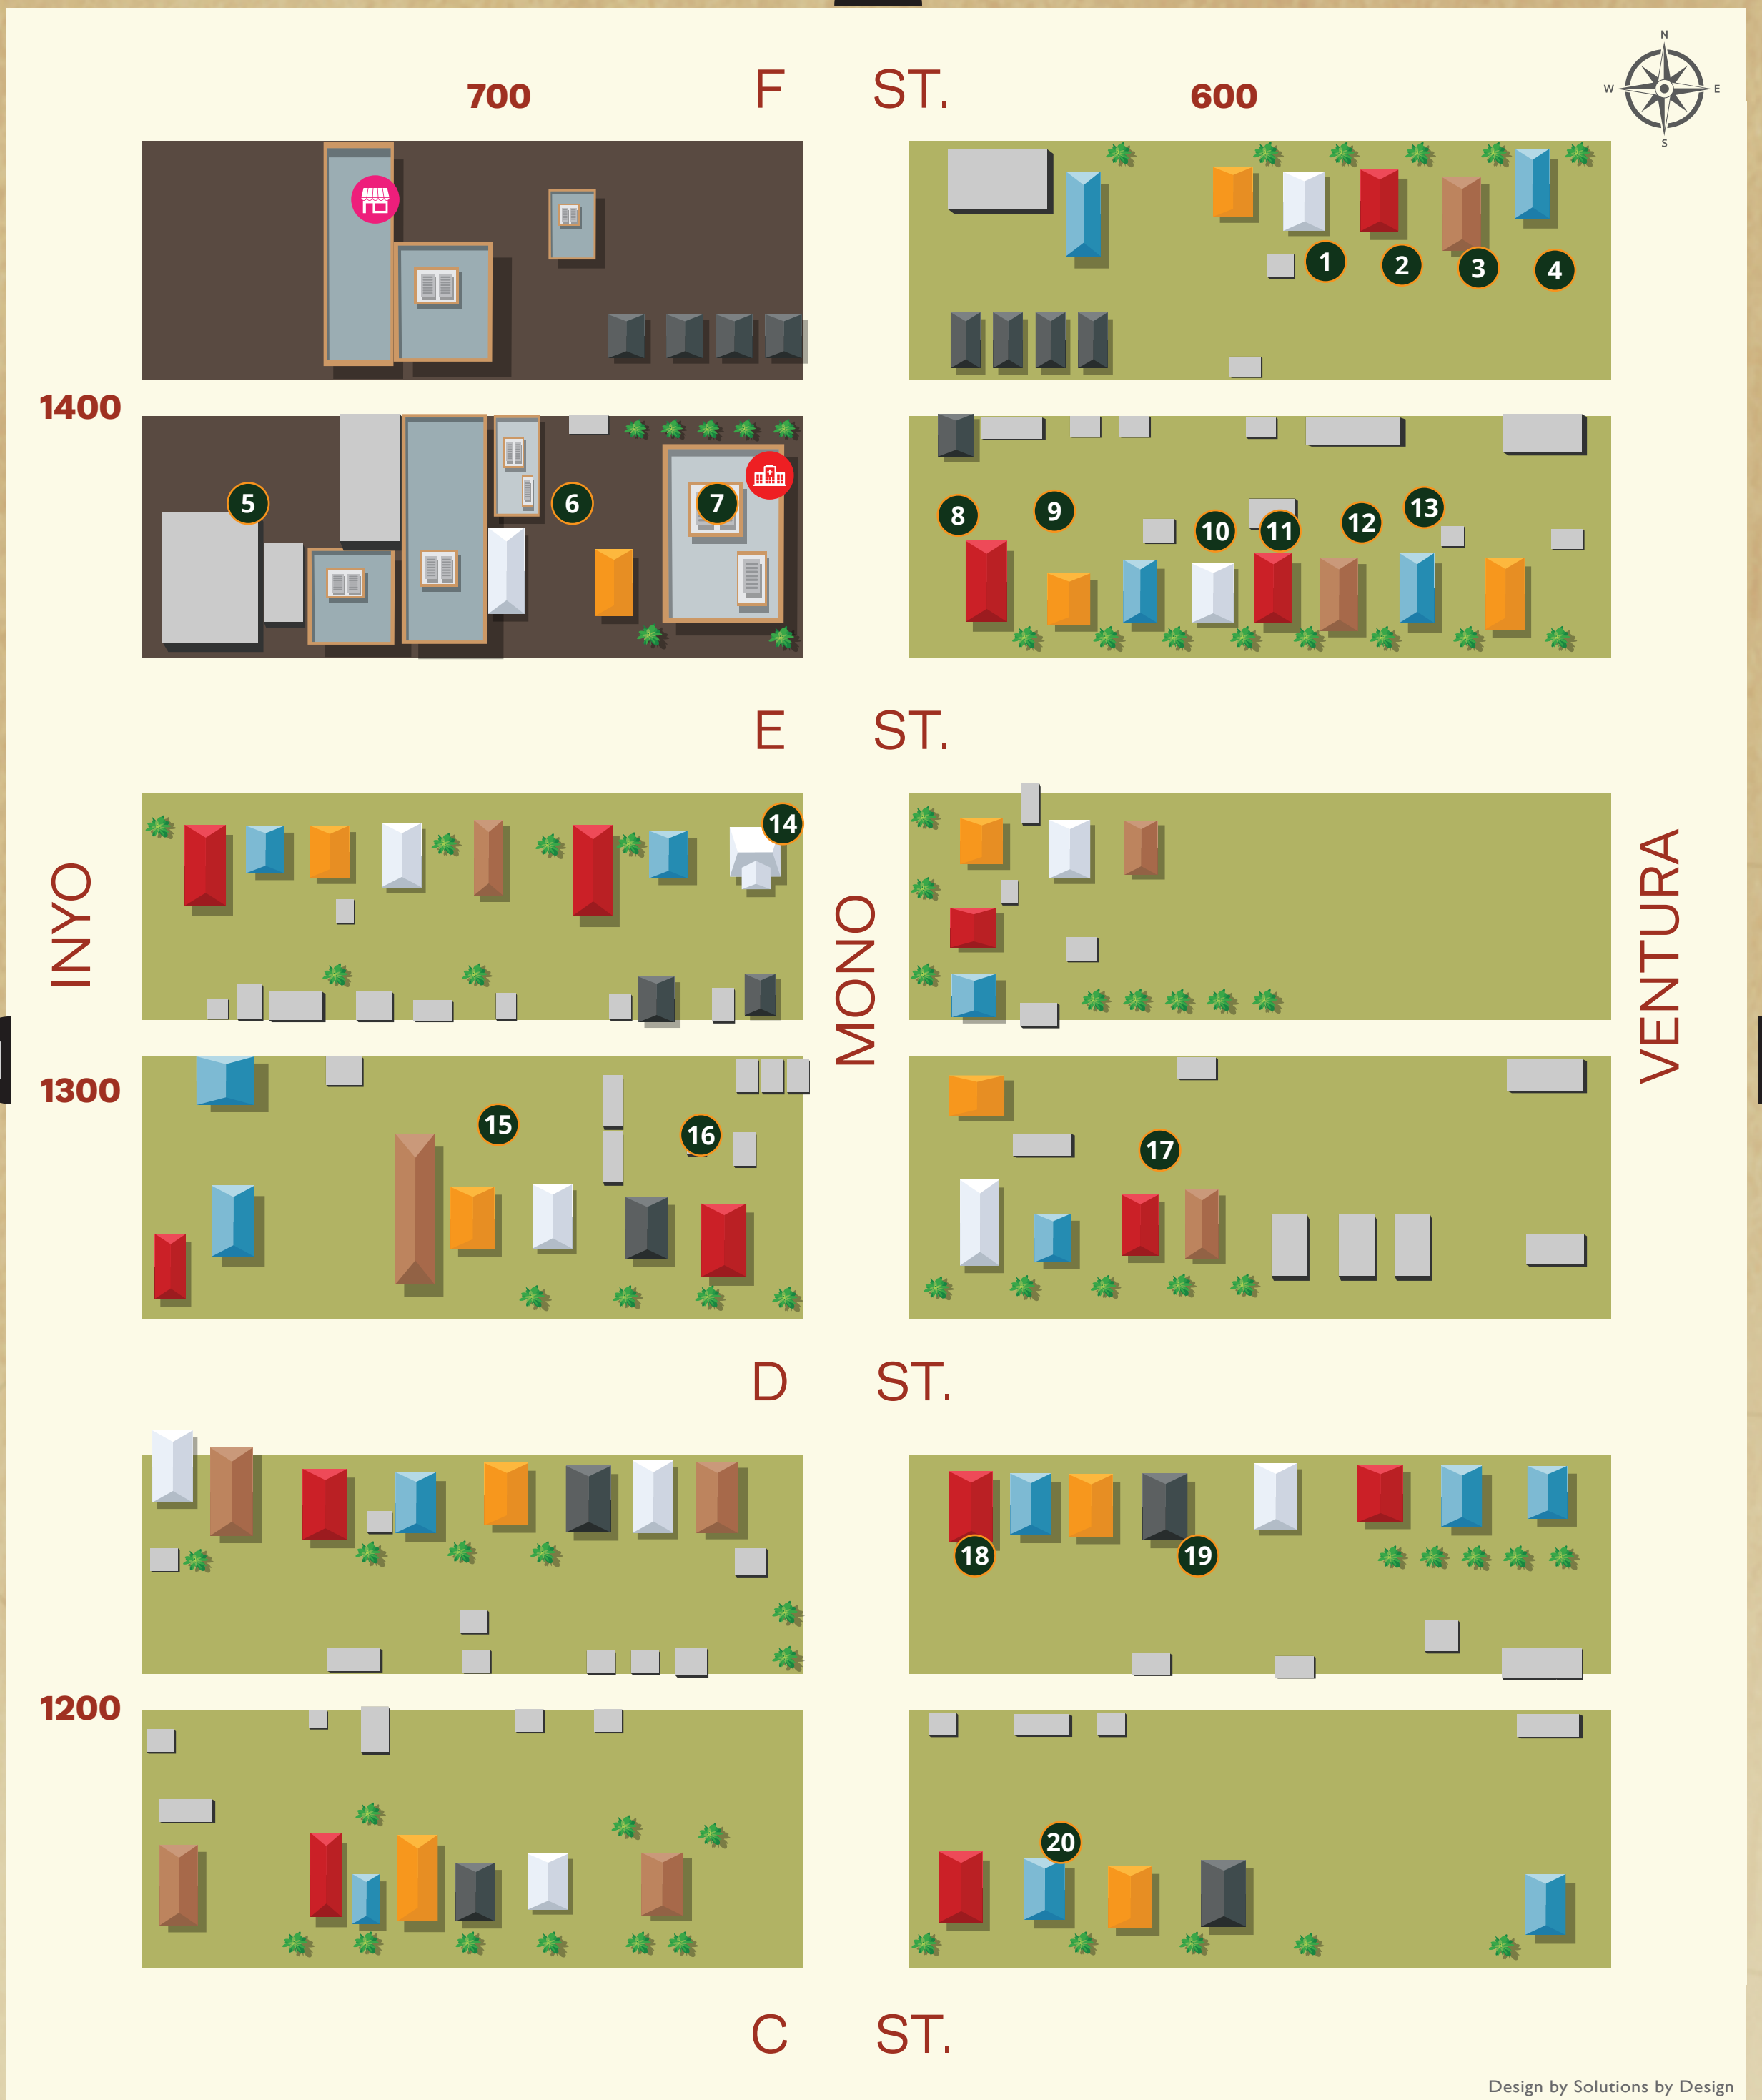

YOU ARE HERE

Little Italy

MAP 6- C ST. - F ST. - INYO - VENTURA

Design by Solutions by Design

LAST NAME	FIRST NAME	ST #	STREET	SPOUSE	LAST NAME	FIRST NAME	ST #	STREET	SPOUSE	
1	Manaut	Peter	627	F St	12	Markus	P G	626	E St	
2	Reese	Frank	621	F St	n/a	13	Ribensdorf	Henry	620	E St
3	Arguelles	Hilda	611	F St	14	Saito	Ben	705	E St	
4	Leal	G E	603	F St	15	Palmero	Galdino Mrs	738	D St	n/a
5	Danish Creamery		1410	Inyo		Palmero	Armando	738	D St	n/a
6	Parret	E S	722	E St		Palmero	Carmen	738	D St	n/a
7	Japanese Hospital		708	E St		Palmero	Peter	738	D St	n/a
8	Barisich	Katherine	664	E St	16	Horn	George	708	D St	
9	Suglian	Nicholas	654	E St	17	Bitter	Gottieb	644	D St	Katherine
10	Okawara	Tom	628	E St	18	Sinner	Christine	661	D St	
11	Garcia	Juan	632	E St	19	Bitter	Rev J C	639	D St	
	Aldy	Frank	632	E St	20	Braze	Jacob	652	C St	