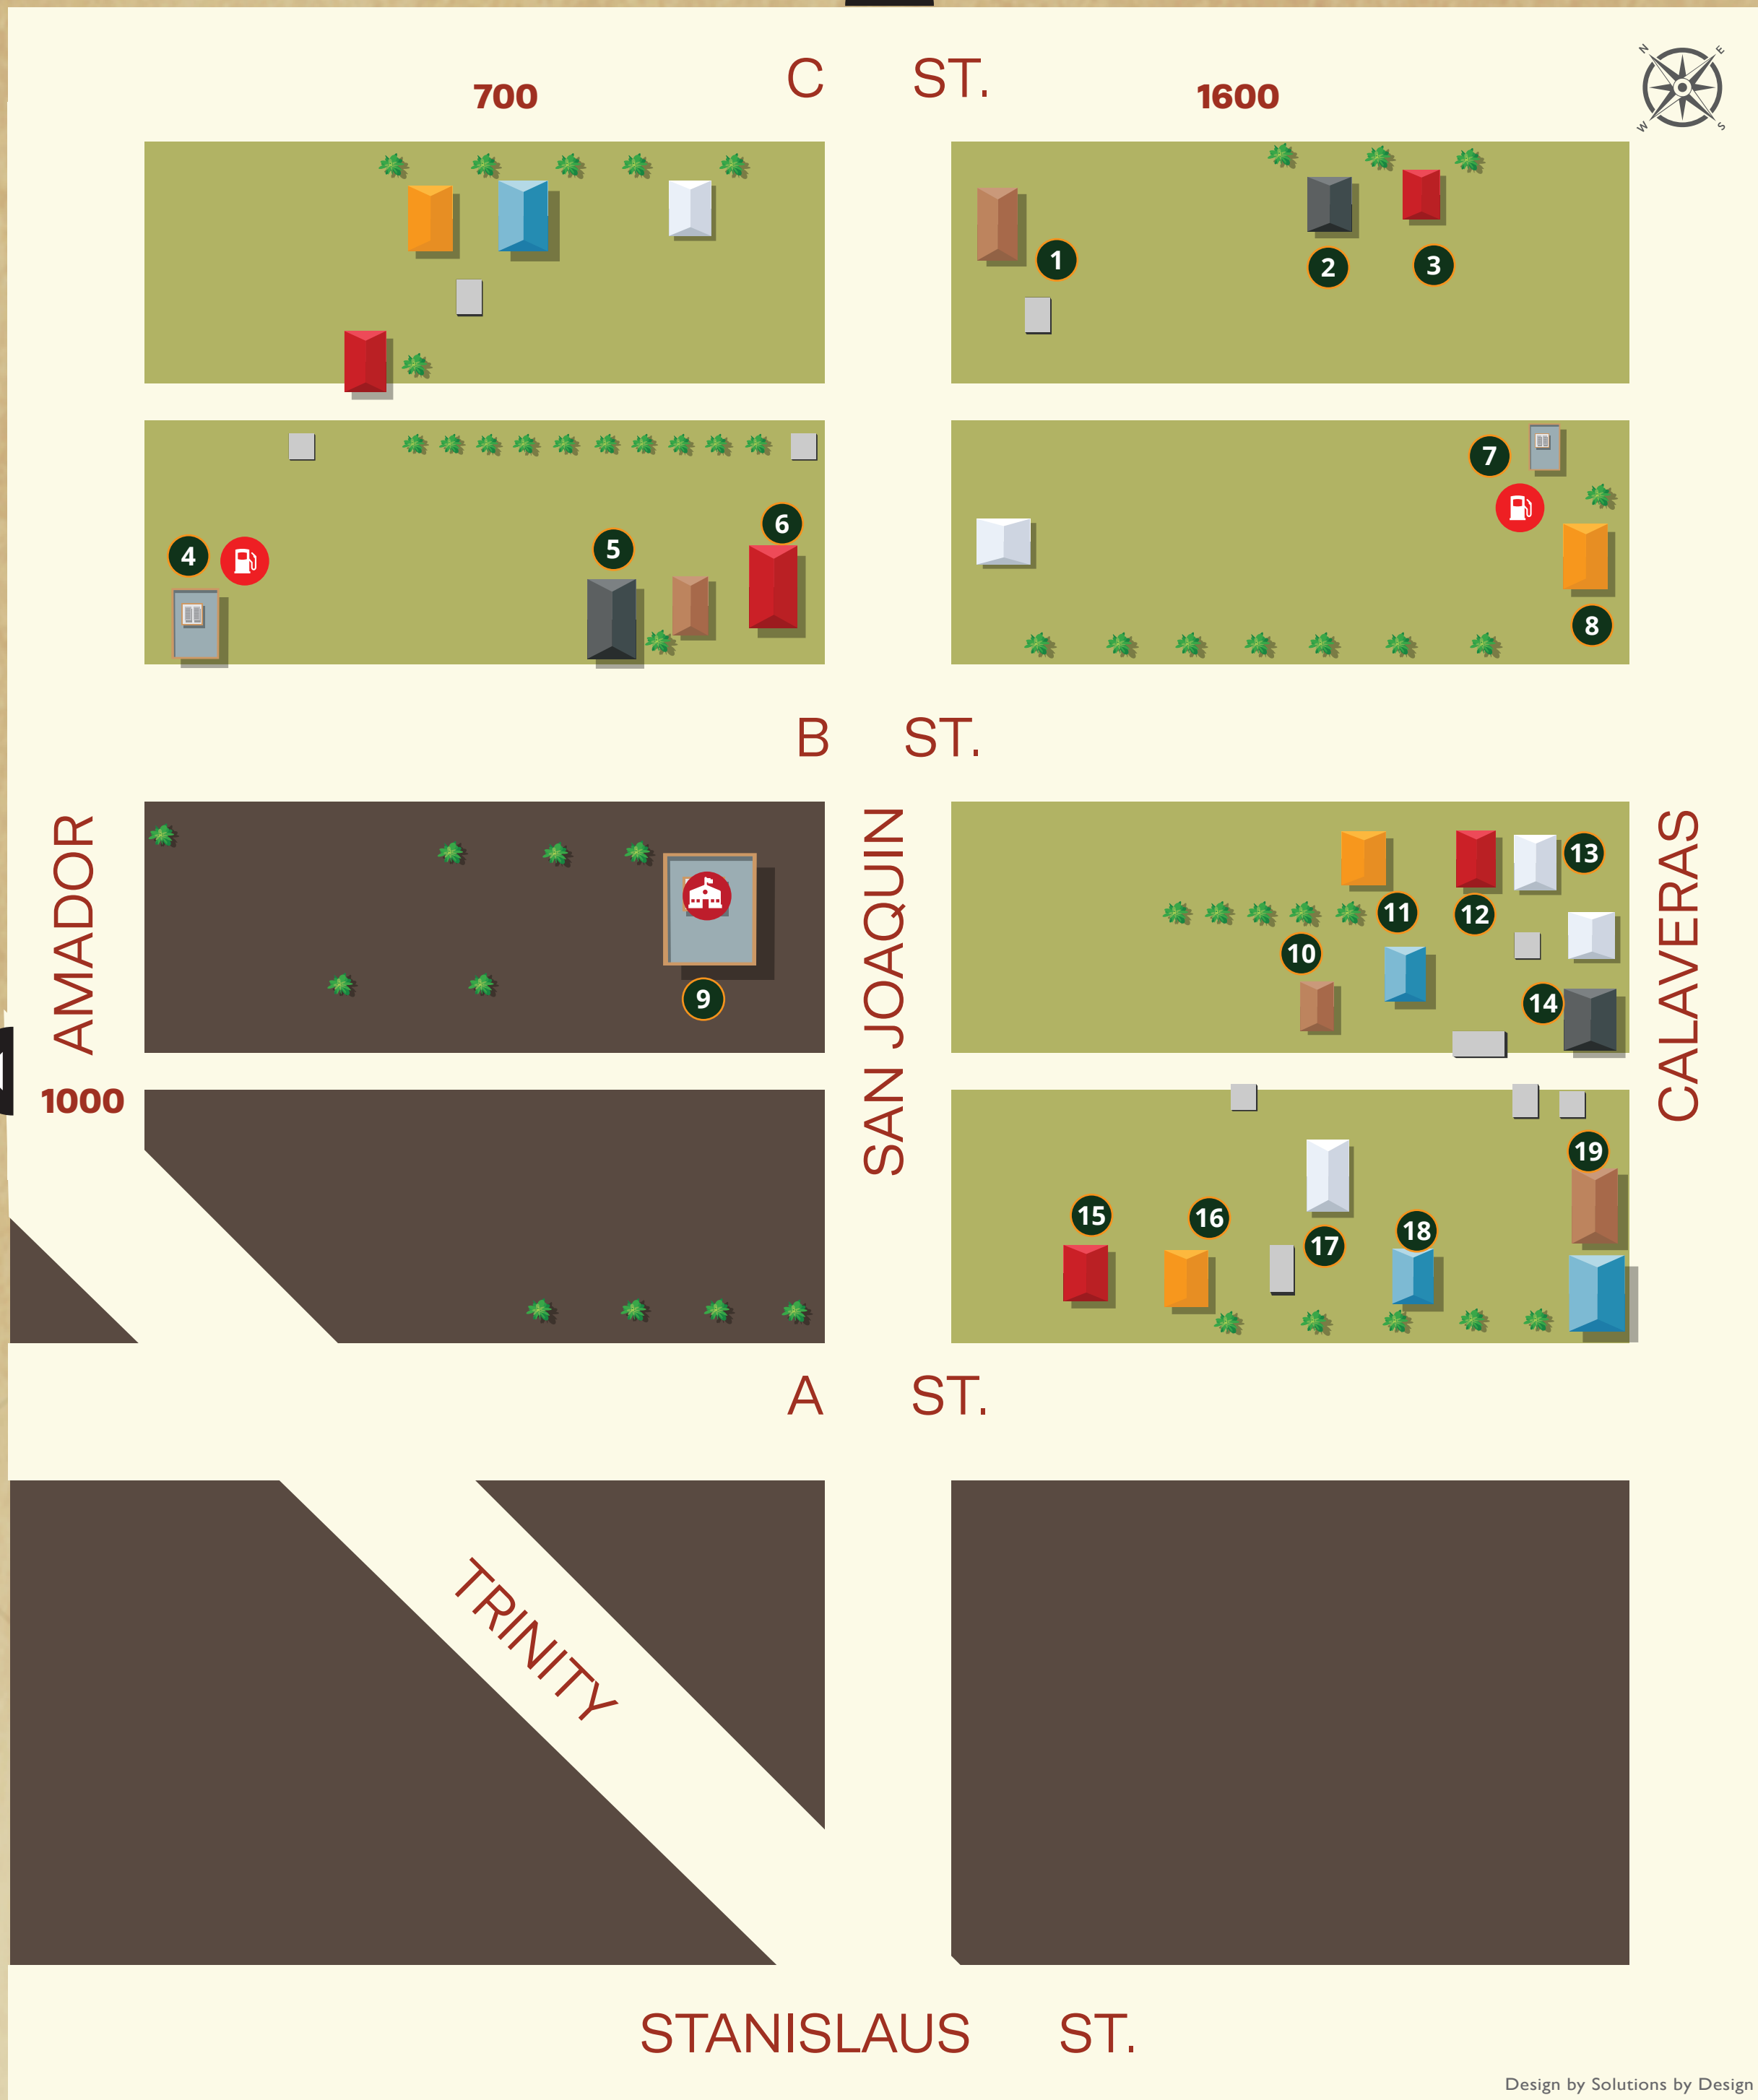

YOU ARE HERE

Little Italy

MAP 7 - C ST. - F ST. - INYO - CALAVERAS

Design by Solutions by Design

	LAST NAME	FIRST NAME	ST #	STREET	SPOUSE
1	McNeal	J W	1759	C St	
2	Paganini	Antonietta Mrs	1629	C St	Philade (W)
3	McGowan	Leonard	1619	C St	Pauline
4	Repape Gas Station	James	1762	B St	n/a
5	Losurdo	Louis	1722	B St	Cecelia
6	Logoluso	Frank V	1704	B St	Rose
7	Busacca Gas Station	Paul	1602	B St	
8	Busacca	Mark W	1107	Calaveras	n/a
	Busacca	Paul	1107	Calaveras	Josephine
9	Fresno Parental School		1711	B St	
10	Congelli	Frank	1631	B St	n/a

	LAST NAME	FIRST NAME	ST #	STREET	SPOUSE
11	Dinubilo	Angelo	1625	B St	n/a
	De Luca	Victor	1625	B St	Rosa
12	Papagni	Dominic	1615	B St	Lavinia
13	Troise	Vincent	1611	B St	Rose
14	De Lara	Edward A	1037	Calaveras	Gertrude
15	Groak	Harold R	1652	A St	Mary
16	Olsen	Karl G.	1648	A St	n/a
17	Ortiz	Julio	1634	A St	Petra
18	Marchello	Joseph	1628	A St	Lucia
19	De Lara	Joseph	1019	Calaveras	Mora