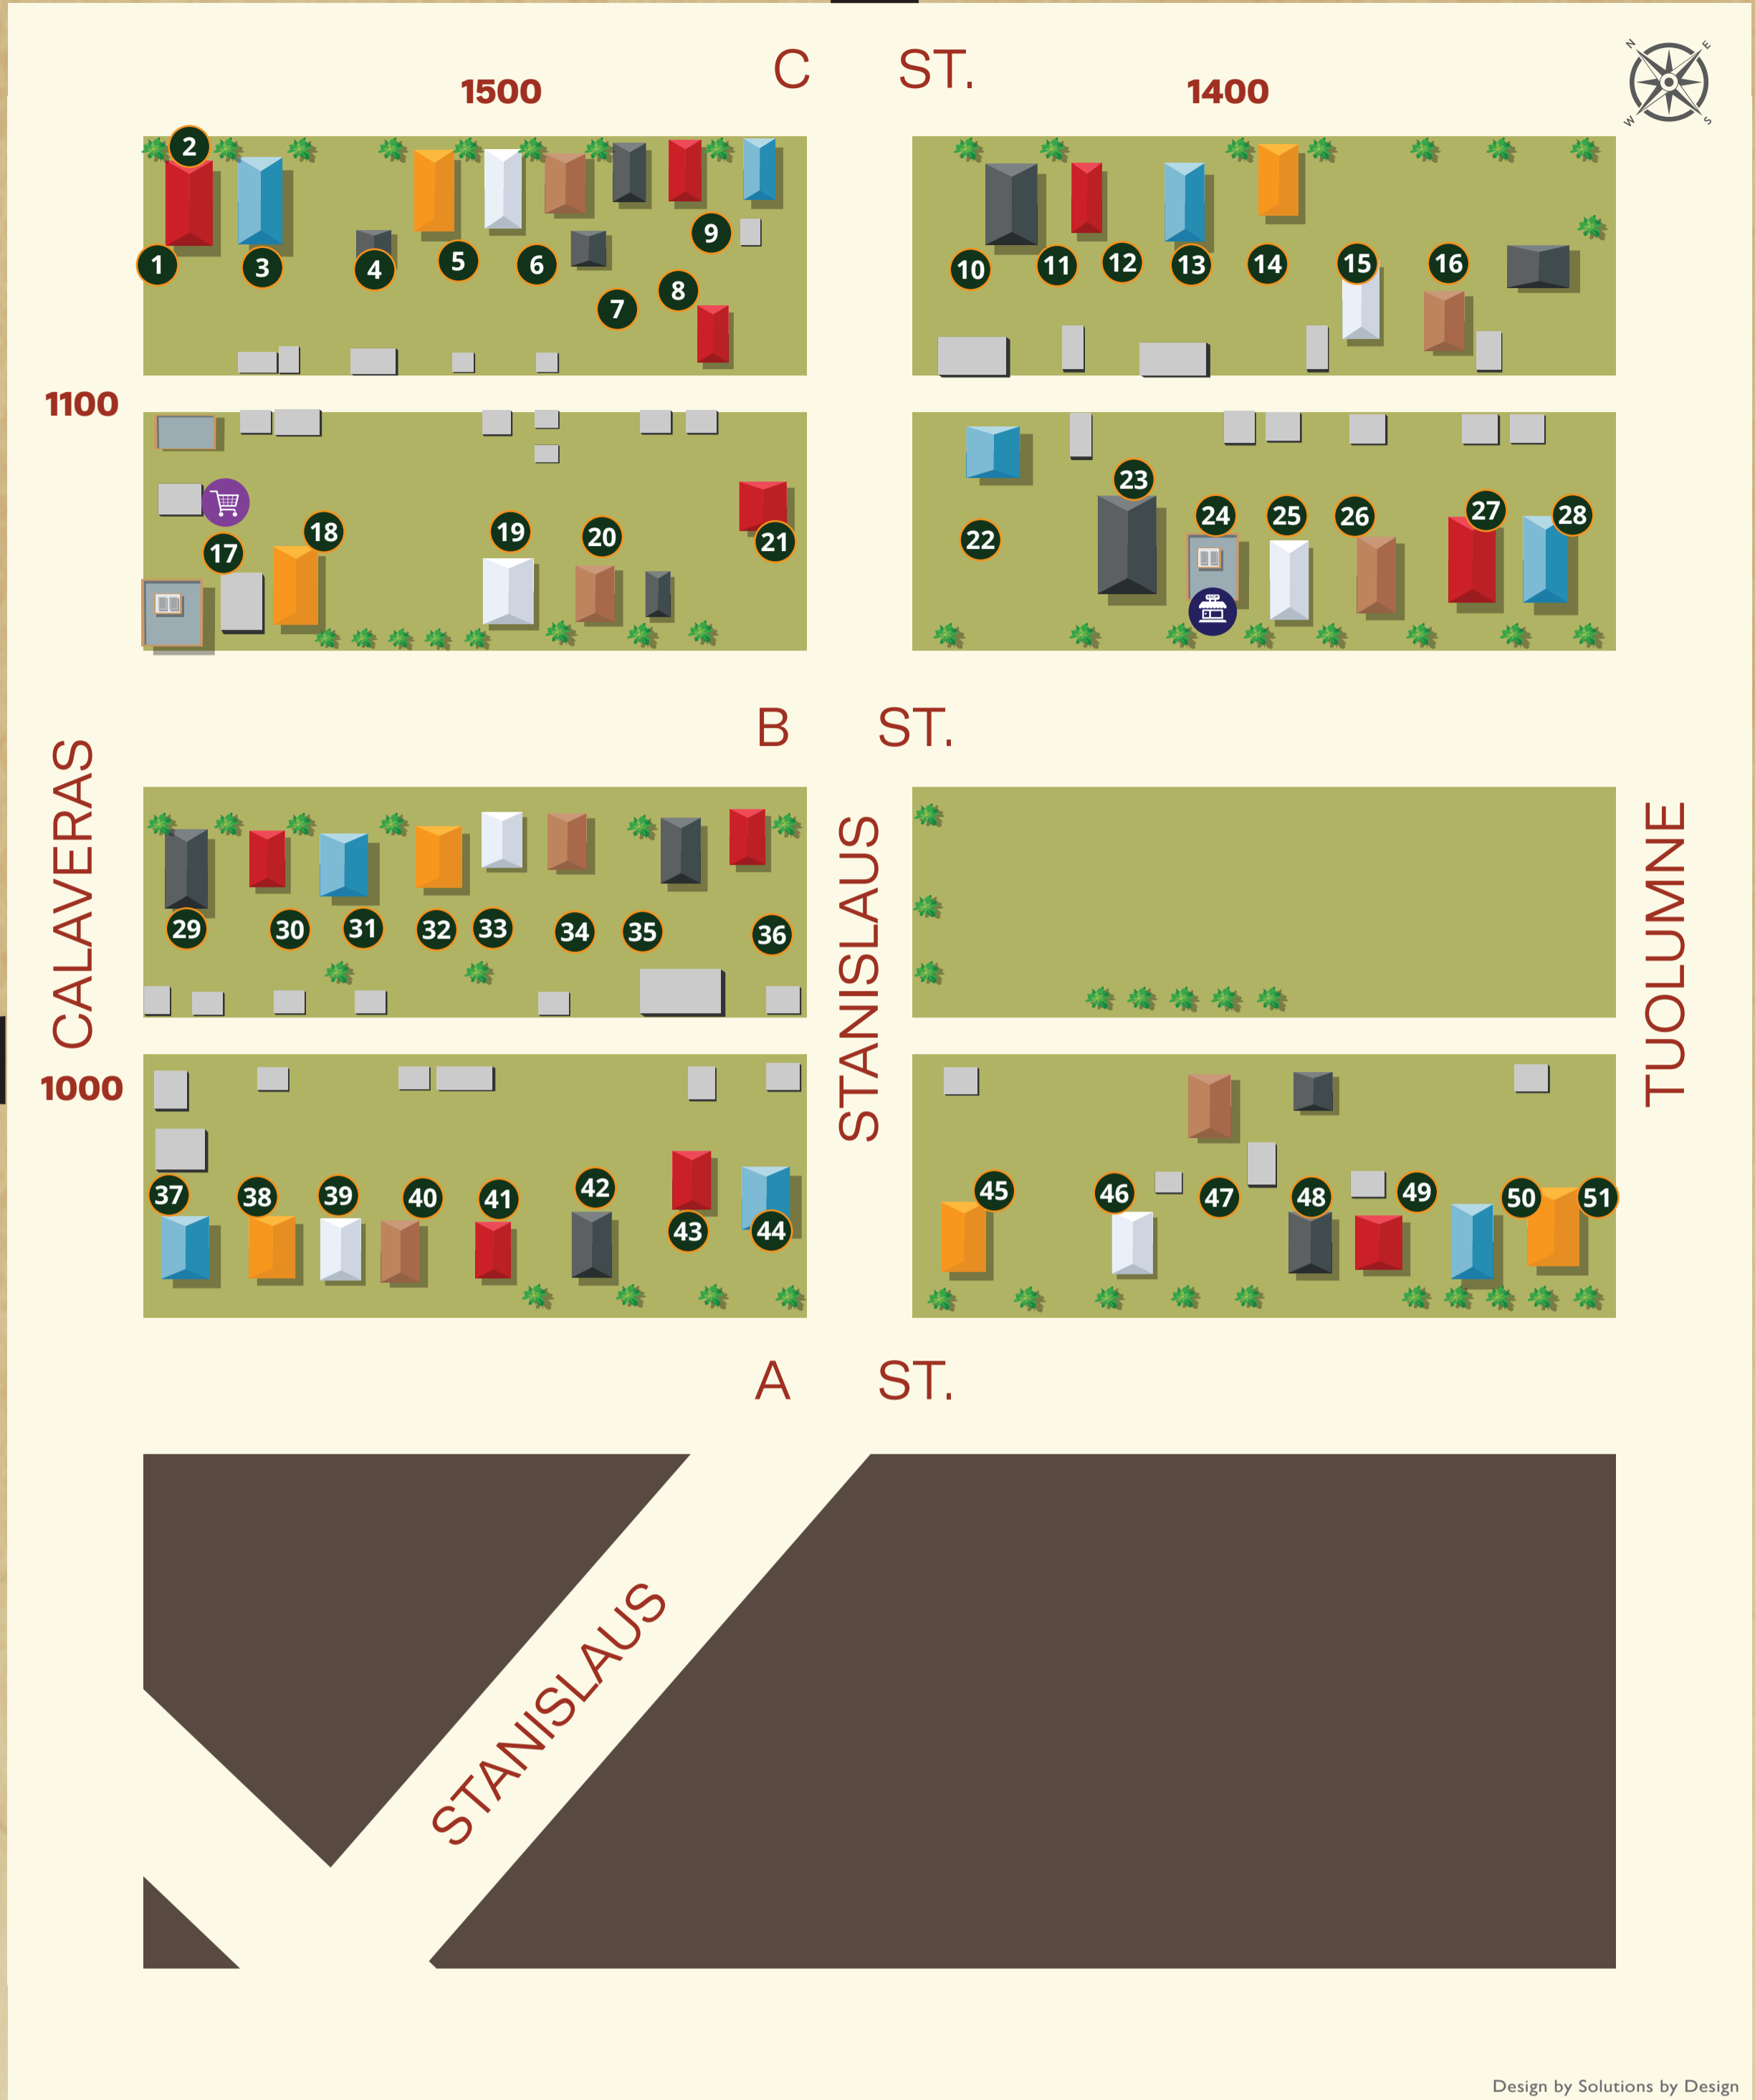

YOU ARE HERE

Little Italy

MAP 8 - A ST. - C ST. - CALAVERAS - TUOLUMNE

Design by Solutions by Design

LAST NAME	FIRST NAME	ST #	STREET	SPOUSE	LAST NAME	FIRST NAME	ST #	STREET	SPOUSE	
1 - Smith	Gilbert	1559	C St	Nettie	24 - Grippi Cooperage		1440	B St		
2 - Johnson	Edward P	1557	C St	Lucy	25 - Constantino	Thomas	1428	B St	n/a	
3 - Capriola	Mary Mrs	1551	C St	John Widow	26 - Posca	Grace Mrs	1420	B St	Andrew (W)	
	Capriola	Catherine	1551	C St	n/a	27 - Gilio	Willie	1414	B St	Filomena
4 - Capriola	Rocco	1551	C St	Nancy	28 - Soranno	Frank	1404	B St	Delia	
5 - Young	John	1535	C St	Anna	29 - Coviello	Joseph	1561	B St	Batina	
6 - Di Pasquale	Marino	1529	C St	Julia	30 - Musacchio	Mary Mrs	1555	B St	Joseph Widow	
7 - De Luca	Frank	1523	C St	n/a	31 - Damiani	Cosmo	1545	B St	Lucy	
8 - Medina	Mercedes Mrs	1517	C St	Thomas (W)	32 - Macias	Elias	1527	B St	Lupe	
	Adame	Trinidad	1511	C St	Manuela	33 - Holcomb	Gordon K	1525	B St	Pola
9 - Roque	Frank	1511	C St	n/a	34 - Logoluso	Vincente	1521	B St	Josephine	
10 - Polycarpe	Maria Mrs	1453	C St	Felix Widow	35 - Daddato	Tony	1511	B St	Rose	
	Sapone	V Anthony	1447	C St	Dora	36 - Rizzi	Dominick	1505	B St	n/a
11 - Colmenero	Salvador	1447	C St	Catalina		Licouris	Thomas	1505	B St	Josephine
12 - Cocola	Mauro	1439	C St	Frances	37 - Mazzilli	John	1562	A St	Marguerite	
13 - Sidoli	Luigi	1431	C St	Beatrice	38 - Logoluso	Peter	1554	A St	Grace	
14 - Sidoli	Pierino	1431	C St	n/a	39 - Papaleo	Joseph	1542	A St	Katie	
15 - Pontremoli	John	1425	C St	n/a	40 - Dombrosio	Flora Mrs	1540	A St	Louis widow	
	Pontremoli	Joseph	1425	C St	n/a	41 - Jones	Robert M	1538	A St	Luella
	Pontremoli	Antonio	1425	C St	n/a	42 - Burns	Florence Mrs	1522	A St	John Widow
	Pontremoli	Justine	1425	C St	n/a	43 - Asti	Rachel Mrs	1512	A St	William Widow
16 - Nadella	Joseph	1415	C St	n/a	44 - Manucci	Biagio	1502	A St	Mary	
17 - Repape	Joseph	1564	B St	n/a	45 - Pollastrini	Paul	1464	A St	Carrie	
Repape Grocery		1564	B St		46 - Latona	Joseph	1444	A St	Ida	
18 - Frank	Angelo	1550	B St	n/a	47 - Contrastano	John	1438	A St	Carrie	
19 - Bridges	William	1530	B St	Frances	48 - Steinhauer	Bernard	1434	A St	n/a	
20 - Ochinerio	John	1522	B St	Rosie	49 - Mazzeo	John B.	1420	A St	Kathrine	
21 - Marco	Louise	1115	Stanislaus	n/a	50 - Mazzeo	Joseph E.	1412	A St	Mary	
22 - Angorano	Pasquale	1110	Stanislaus	Kathlene	51 - Astone	Dominic	1406	A St	Mary	
23 - Grippi	Frank	1436	B St	Clara		Masucci	Charles	1406	A St	Elizabeth