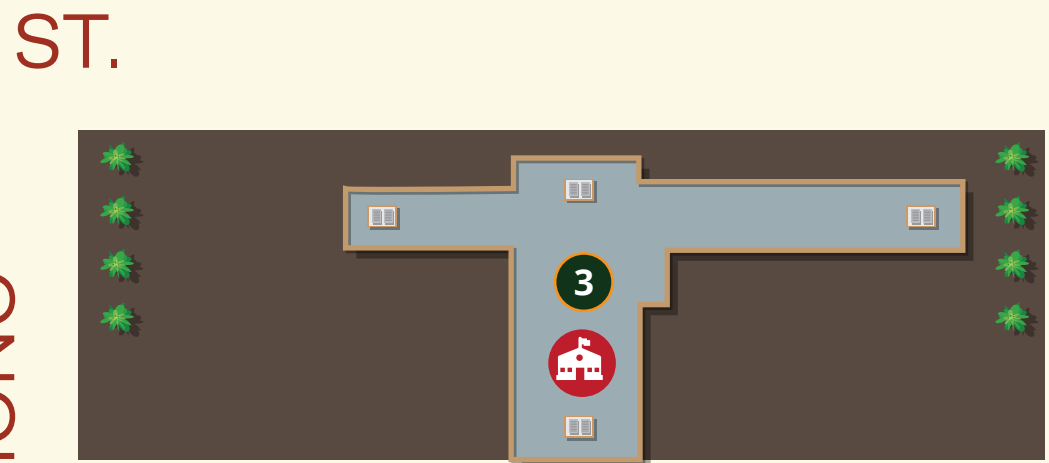

YOU ARE HERE

Little Italy

MAP 12 - MAYOR AVE. - C ST. - INYO - VENTURA

MAYOR AVE.

Design by Solutions by Design

LAST NAME	FIRST NAME	ST #	STREET	SPOUSE
1 - Carona	Augustine	731	C St	
2 - Petorca	Joseph	723	C St	
3 - Lincoln Public School		645	C St	
4 - Todlso	Michael	754	B St	