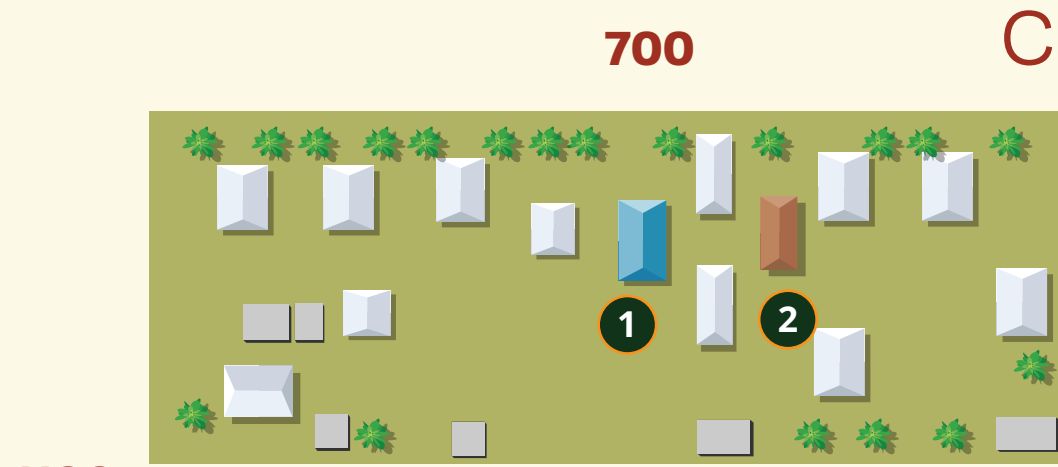

YOU ARE HERE

Little Italy

MAP 12 - MAYOR AVE. - C ST. - INYO - VENTURA

MAYOR AVE.

Design by Solutions by Design

LAST NAME	FIRST NAME	ST #	STREET	SPOUSE
1 - Carona	Augustine	731	C St	
2 - Petorca	Joseph	723	C St	
3 - Lincoln Public School		645	C St	
4 - Todlso	Michael	754	B St	