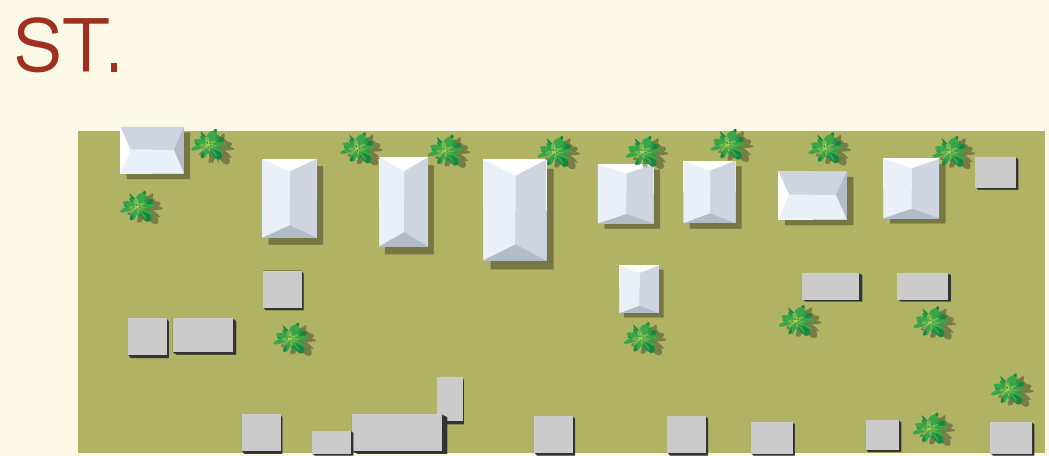

YOU ARE HERE

Little Italy

MAP 12 - MAYOR AVE. - C ST. - INYO - VENTURA

MAYOR AVE.

Design by Solutions by Design

LAST NAME	FIRST NAME	ST #	STREET	SPOUSE
1 - Carona	Augustine	731	C St	
2 - Petorca	Joseph	723	C St	
3 - Lincoln Public School		645	C St	
4 - Todlso	Michael	754	B St	