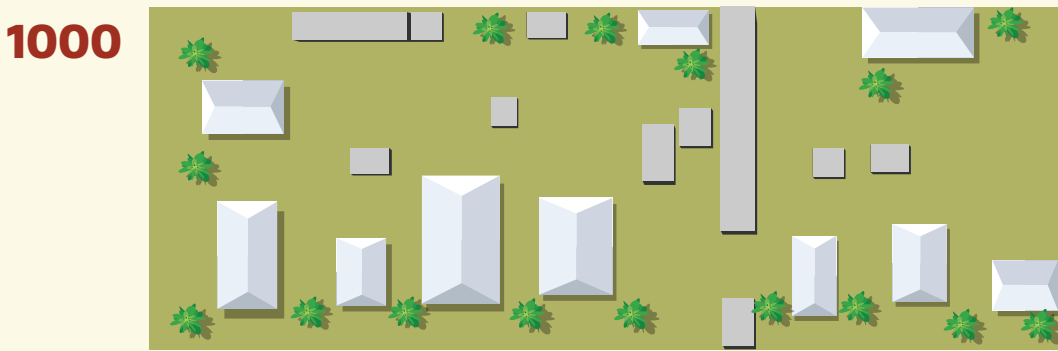

YOU ARE HERE

Little Italy

MAP 12 - MAYOR AVE. - C ST. - INYO - VENTURA

MAYOR AVE.

Design by Solutions by Design

LAST NAME	FIRST NAME	ST #	STREET	SPOUSE
1 - Carona	Augustine	731	C St	
2 - Petorca	Joseph	723	C St	
3 - Lincoln Public School		645	C St	
4 - Todlso	Michael	754	B St	