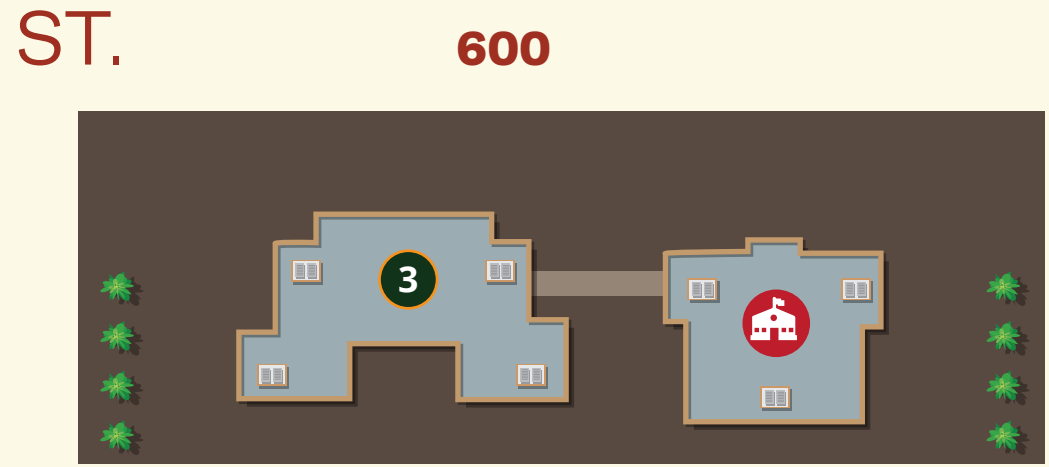

YOU ARE HERE

Little Italy

MAP 12 - MAYOR AVE. - C ST. - INYO - VENTURA

MAYOR AVE.

Design by Solutions by Design

LAST NAME	FIRST NAME	ST #	STREET	SPOUSE
1 - Carona	Augustine	731	C St	
2 - Petorca	Joseph	723	C St	
3 - Lincoln Public School		645	C St	
4 - Todlso	Michael	754	B St	