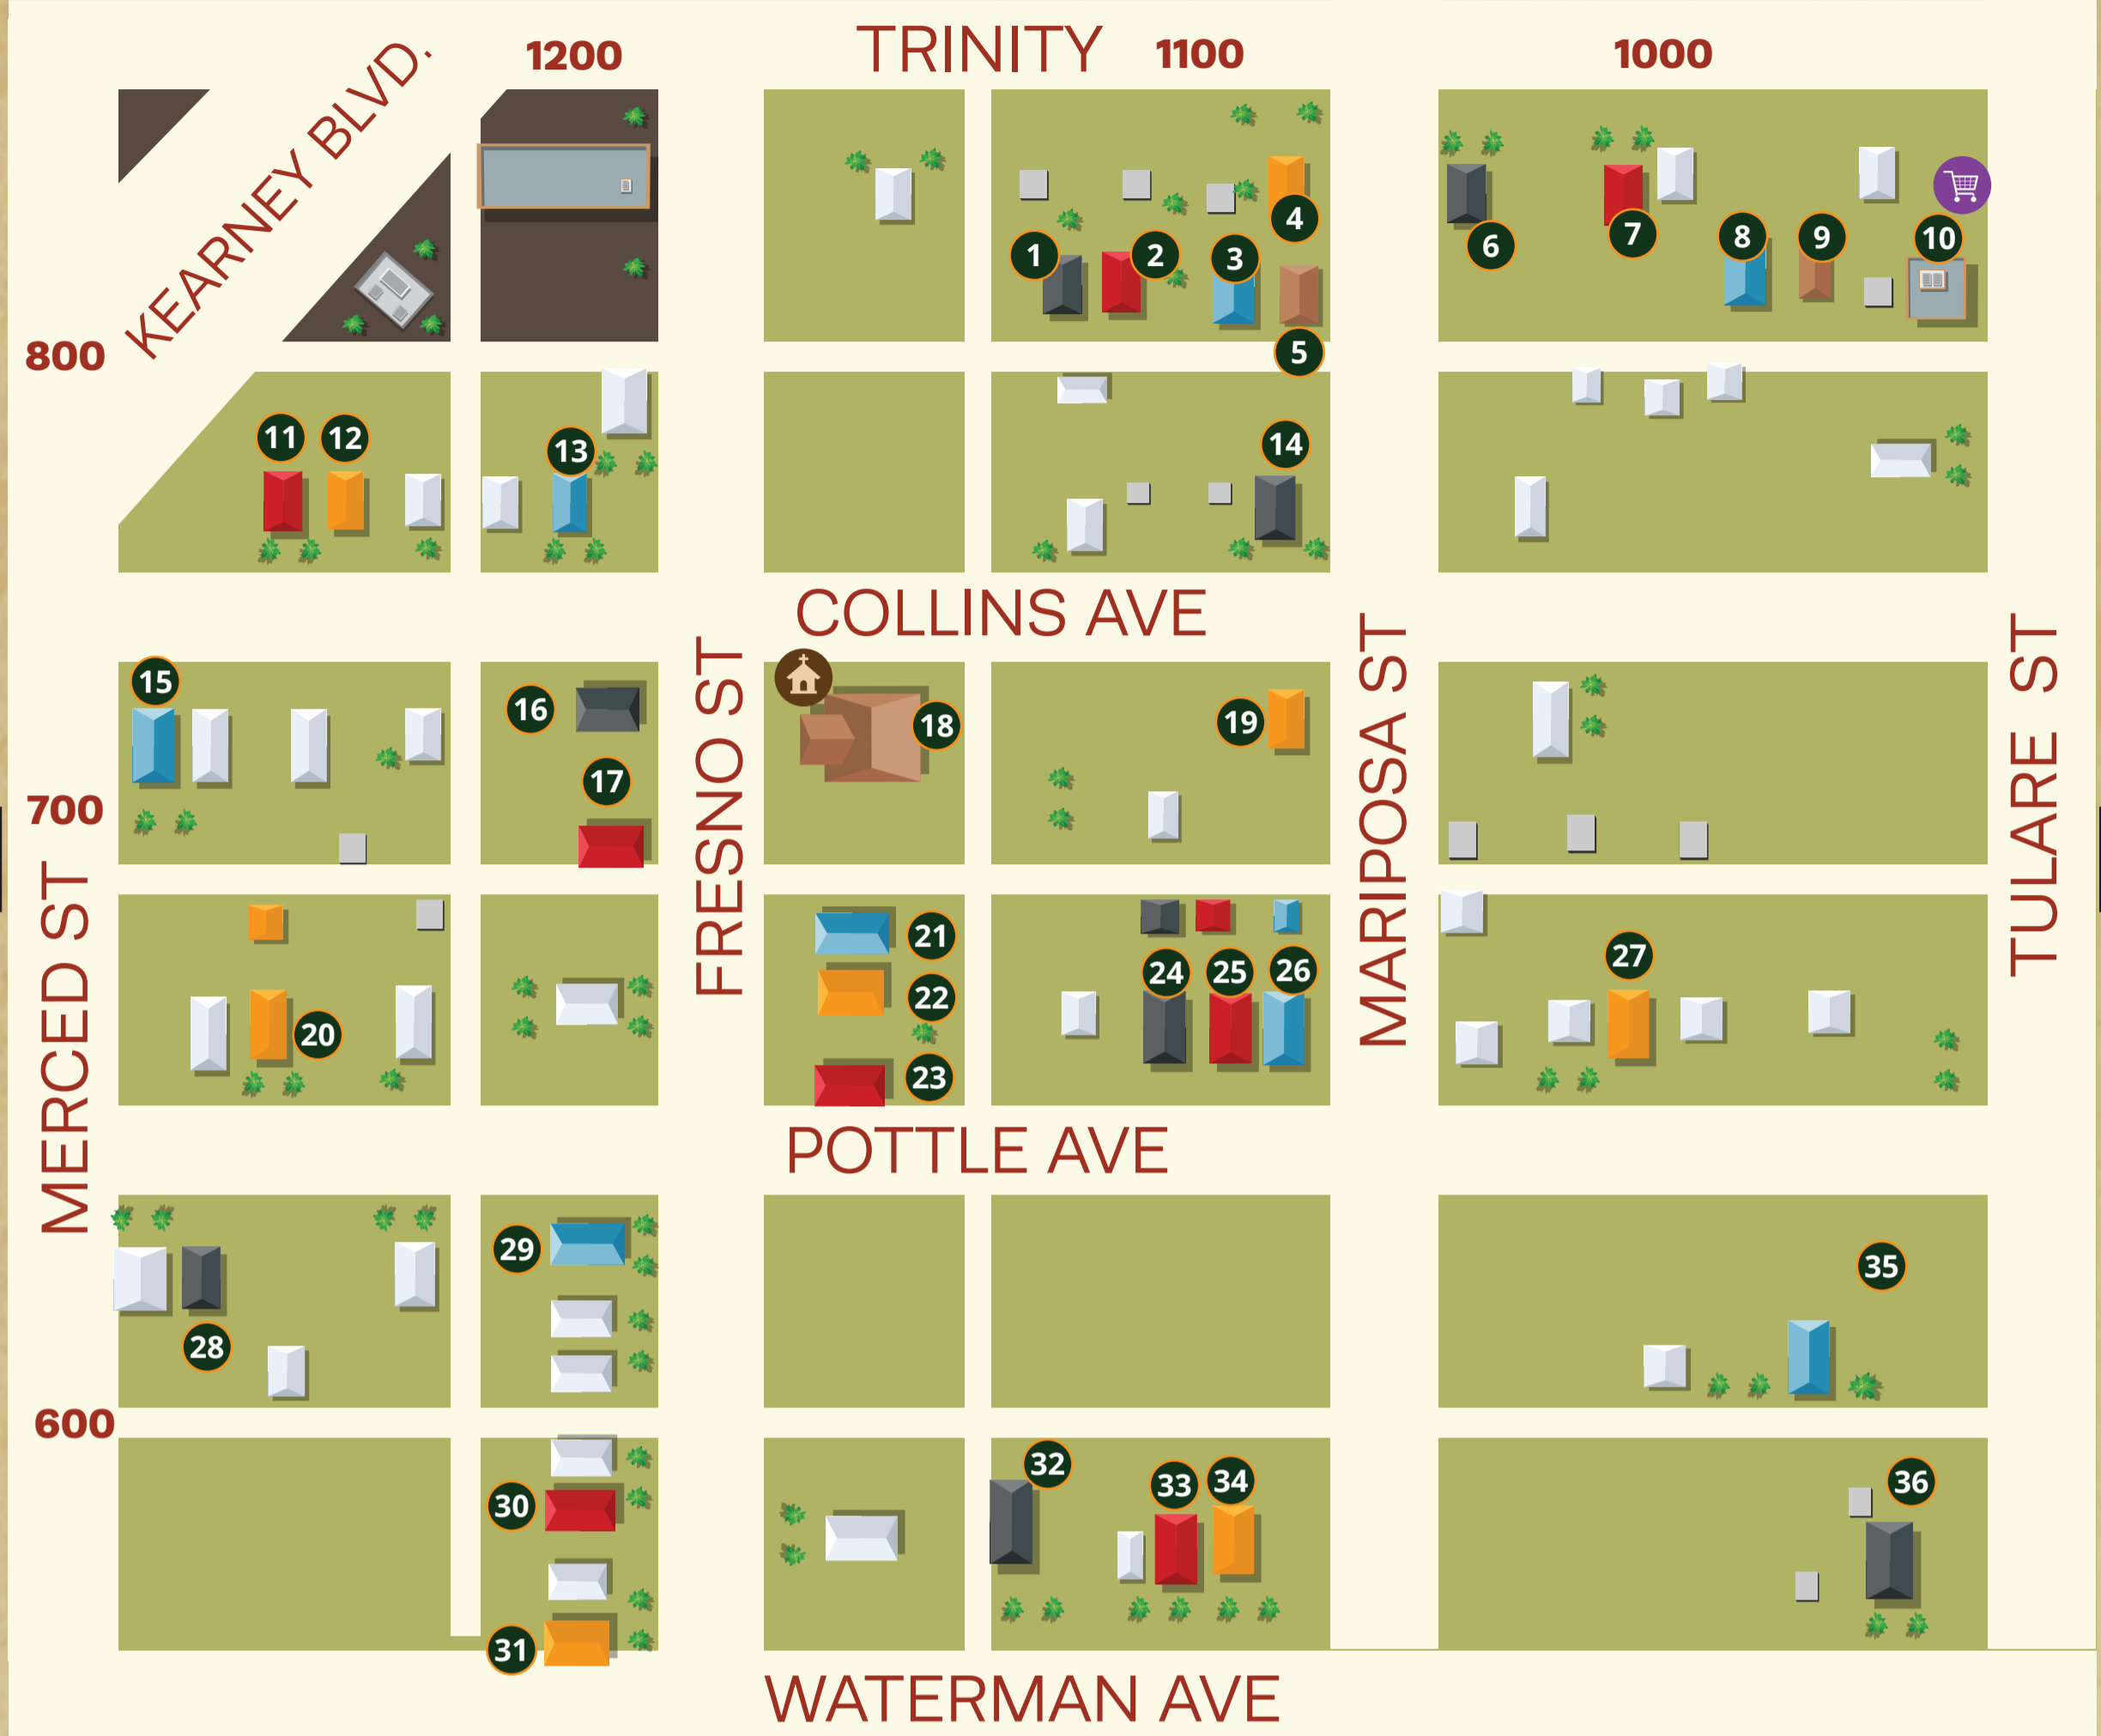

YOU ARE HERE

Little Italy

MAP 16 - TRINITY - TRINITY/STANISLAUS - HAWES

LAST NAME	FIRST NAME	ST #	STREET	SPOUSE	LAST NAME	FIRST NAME	ST #	STREET	SPOUSE
1 - Raimondo	Salvatore	1135	Mayor	Jennie	19 - Columbrino	Joseph	1105	Collins	Mary
Raimondo	Frances E	1135	Mayor	N/a	20 - Florentino	Michael	1242	Pottle	Susie
Raimondo	Juliette	1135	Mayor	n/a	21 - Prisco	Guy N	720	Fresno	Caroline
2 - Lamanuzzi	Victor	1123	Mayor	Lena	Prisco	Andrew	720	Fresno	n/a
3 - Rocco	Peter	1111	Mayor	Mary	Prisco	Dorothy	720	Fresno	n/a
4 - Chinello	Jennie	1105	Mayor	n/a	22 - Mele	Angelo	710	Fresno	Lena
Chinello	Helen C	1105	Mayor	Joseph (W)	Mele	James	710	Fresno	n/a
Chinello	Mary E	1105	Mayor	n/a	23 - Hudina	Peter	704	Fresno	n/a
5 - Chinello	Michael	825	Mariposa	n/a	24 - Gillio	James	1120	Pottle	Anna R.
6 - Pasco	Joseph C	1061	Mayor	n/a	Gillio	Charles	1120	Pottle	n/a
7 - Jura	Nick	1035	Mayor	n/a	25 - Casalgano	Natale	1114	Pottle	n/a
8 - Isnardi	Giuseppe	1025	Mayor	n/a	26 - Oliveri	Charles	721	Mariposa	Annie
9 - Paladino	Minnie Mrs	1019	Mayor	Felix (W)	27 - Zingarelli	Anthony	1036	Pottle	n/a
Paladino	James	1019	Mayor	n/a	28 - Bonsignore	Jasper F	1236	Pottle	Theresa
Paladino	Louis	1019	Mayor	n/a	29 - Cenci	Elizabeth	635	Fresno	Frank Widow
Paladino	Nick	1019	Mayor	n/a	30 - Renna	Joseph	615	Fresno	Rose
10 - Raimondo Grocery		843	Tulare		31 - Apicella	Filomena	607	Fresno	Nick Widow
11 - Isnardi	Giuseppe	1246	Collins	Jennie	Monopoli	Gennaro	607	Fresno	Mary
12 - Papagni	Charles	1240	Collins	Elizabeth	32 - DeFendis	Jack	1140	Waterman	Mamie
13 - Capriotti	Joseph	1220	Collins	Angelena	33 - Ferolito	Nick	1120	Waterman	Jennie
14 - Manolascino	Peter	801	Mariposa	Raefacla	Ferolito	Peter	1120	Waterman	n/a
15 - Renna	John A	1251	Collins	Angelina	34 - Alessandro	Tate	1112	Waterman	
16 - Mele	Anthony	743	Fresno	Elizabeth	35 - De La Rosa	John	1017	Pottle	n/a
Mele	Tony	743	Fresno	n/a	De La Rosa	Augustina	1017	Pottle	n/a
17 - La Centra	Anthony J	727	Fresno	Anna L	De La Rosa	Ysidero	1017	Pottle	Dolores
18 - Greek Orthodox Church		736	Fresno		36 - Ventura	Maria Mrs	1012	Waterman	n/a