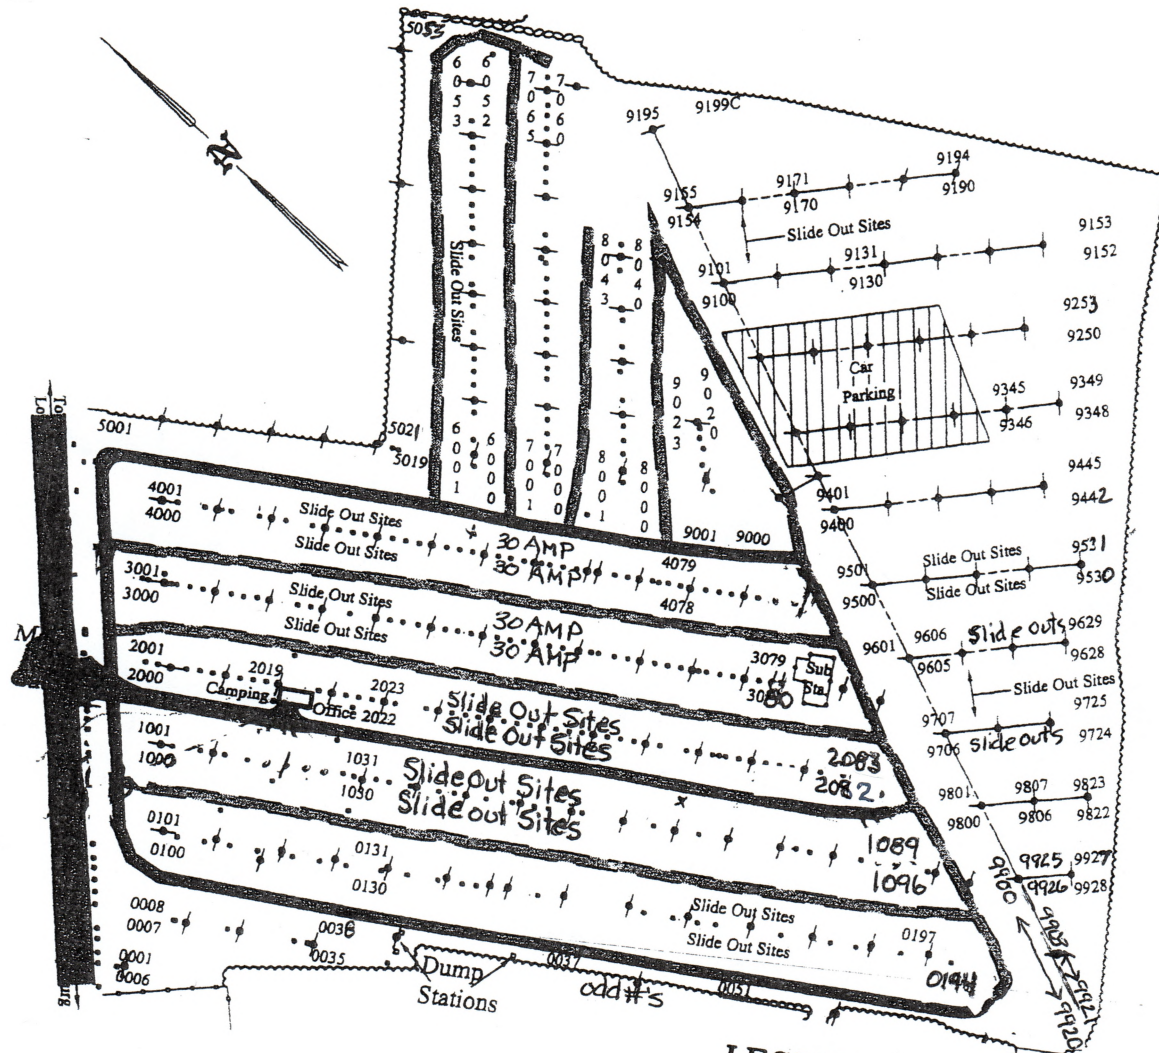

FRYEBURG FAIR

Visitor's Camping

FAIRVIEW and FAIRVIEW TERRACE

Symbol
FV

Symbol
FT

LEGEND:

- ① gate to fairground
- tree
- ▬ gravel road
- ▬ paved road
- utility pole
- overhead utilities
- ~ treeline