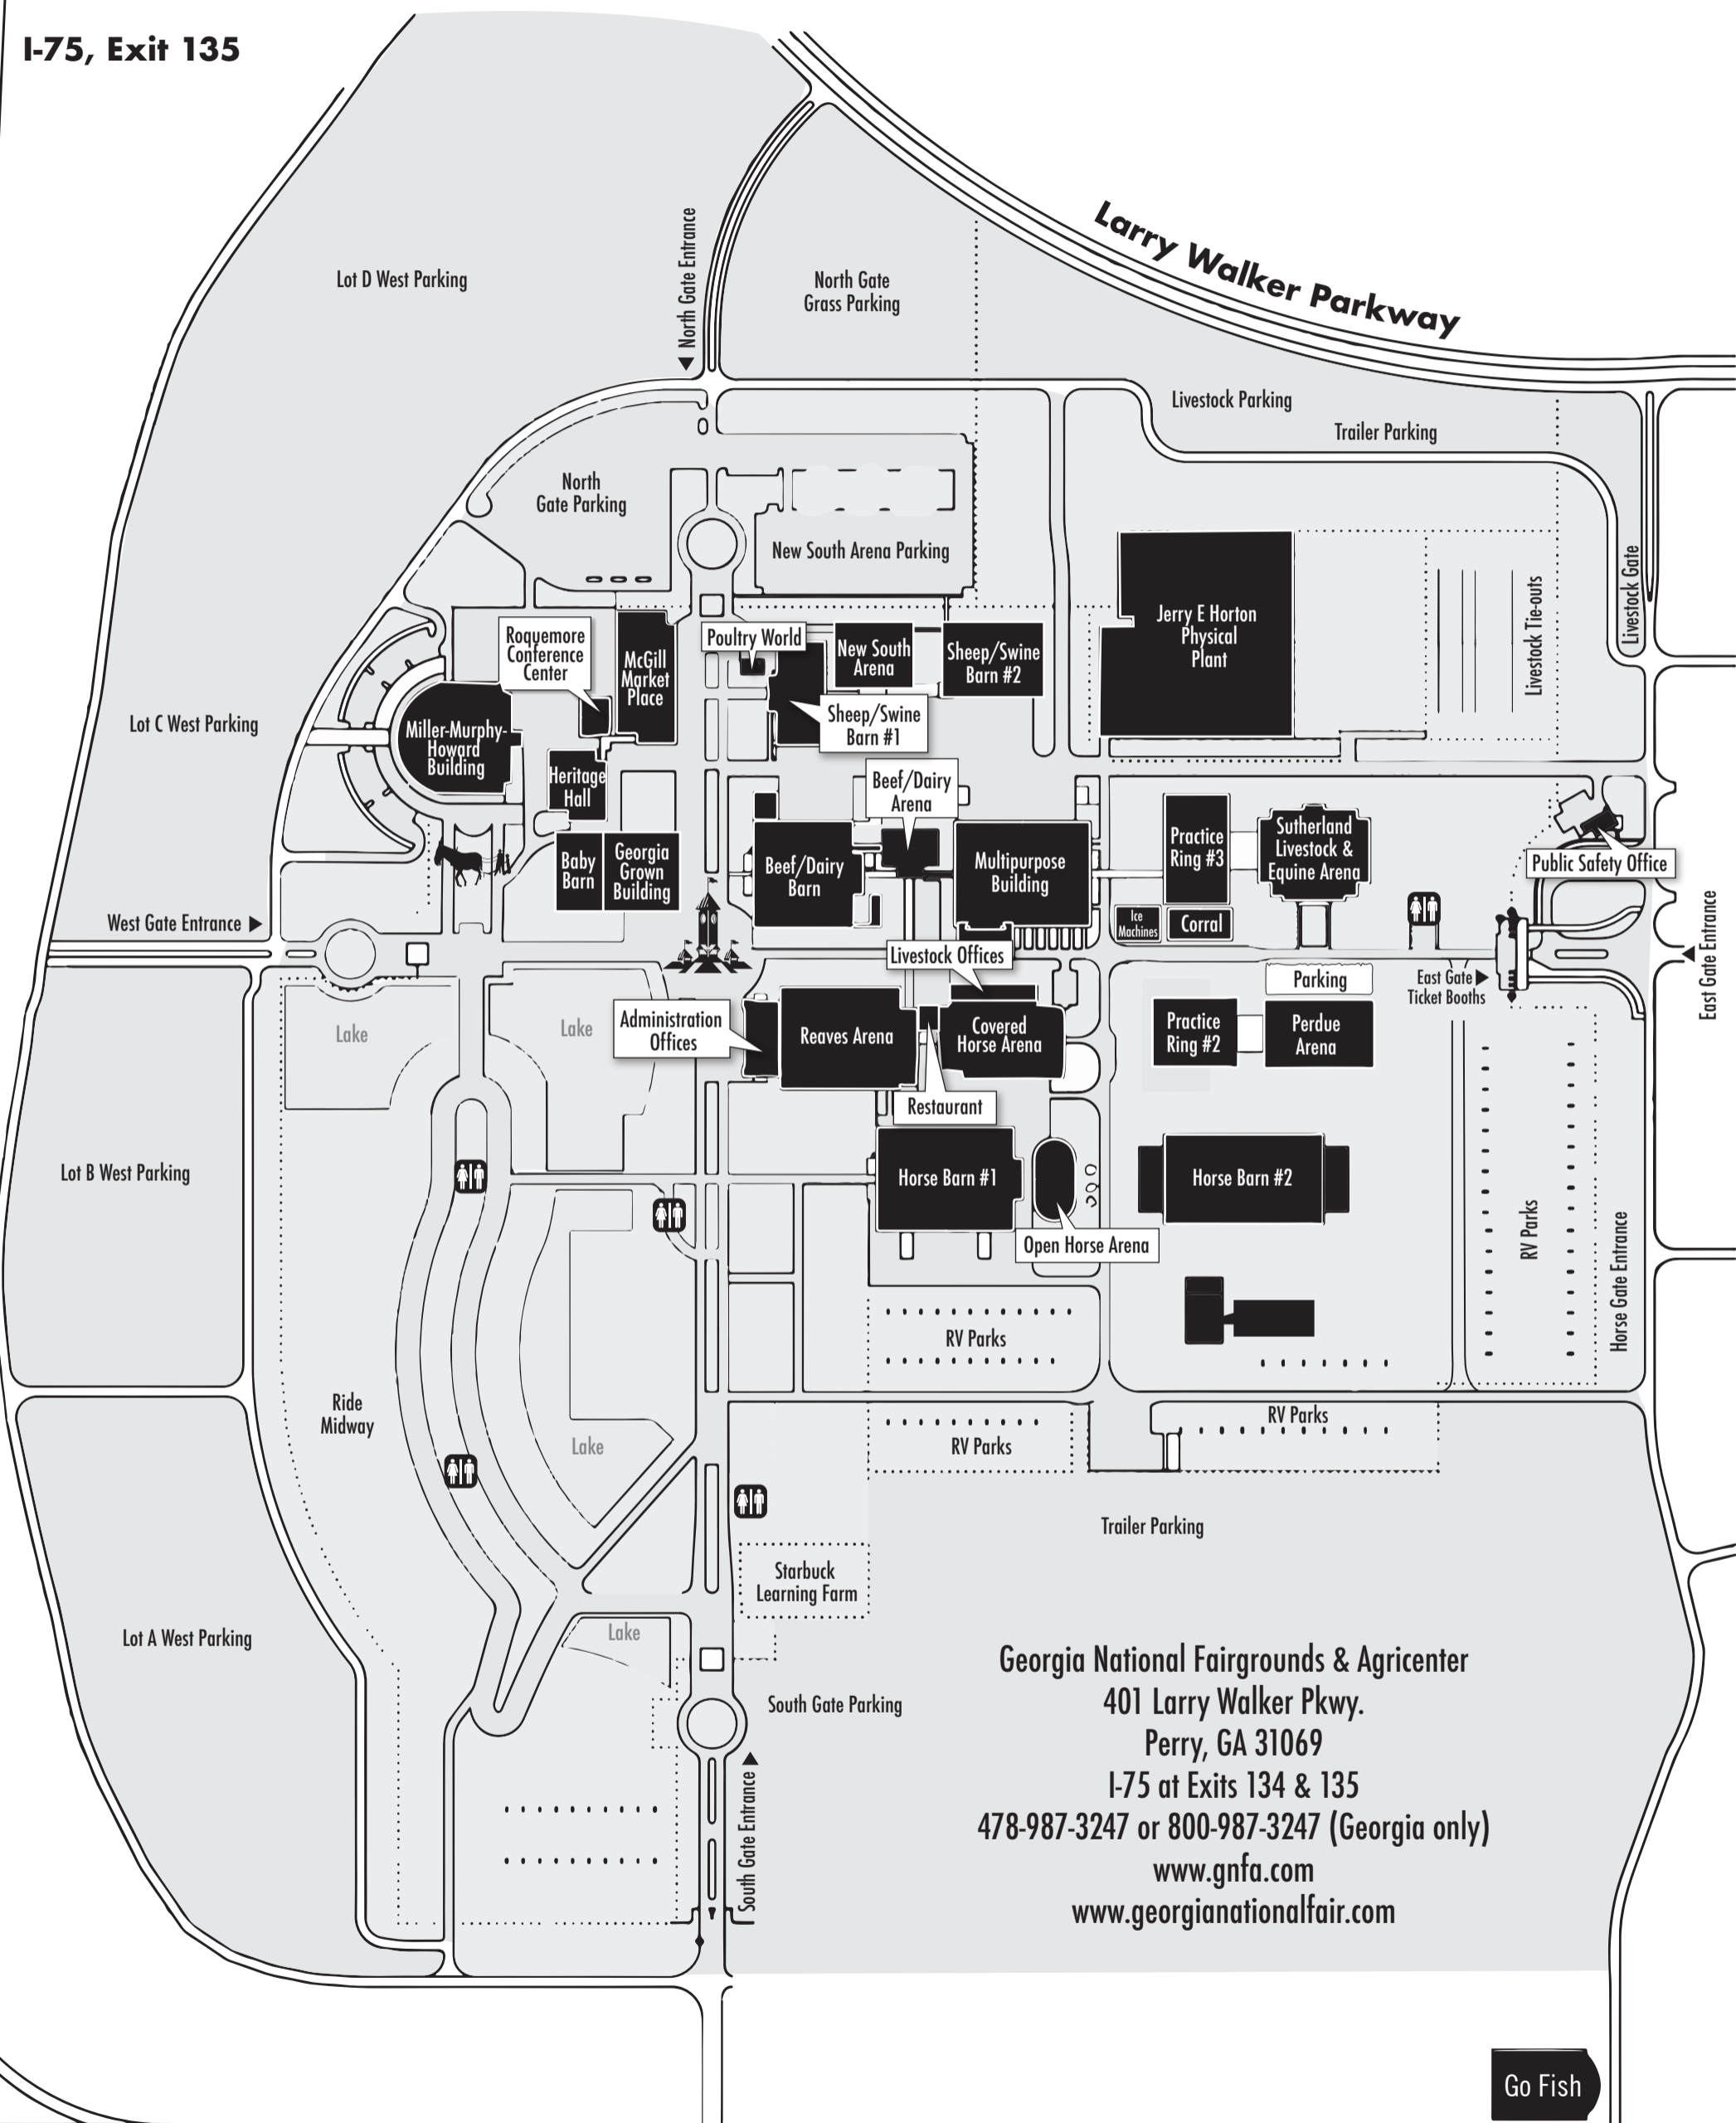

GEORGIA NATIONAL FAIRGROUNDS & AGRICENTER

I-75, Exit 135

Larry Walker Parkway

Georgia National Fairgrounds & Agricenter
 401 Larry Walker Pkwy.
 Perry, GA 31069
 I-75 at Exits 134 & 135
 478-987-3247 or 800-987-3247 (Georgia only)
www.gnfa.com
www.georgianationalfair.com

Go Fish

I-75, Exit 134

◀ South Perry Parkway ▶