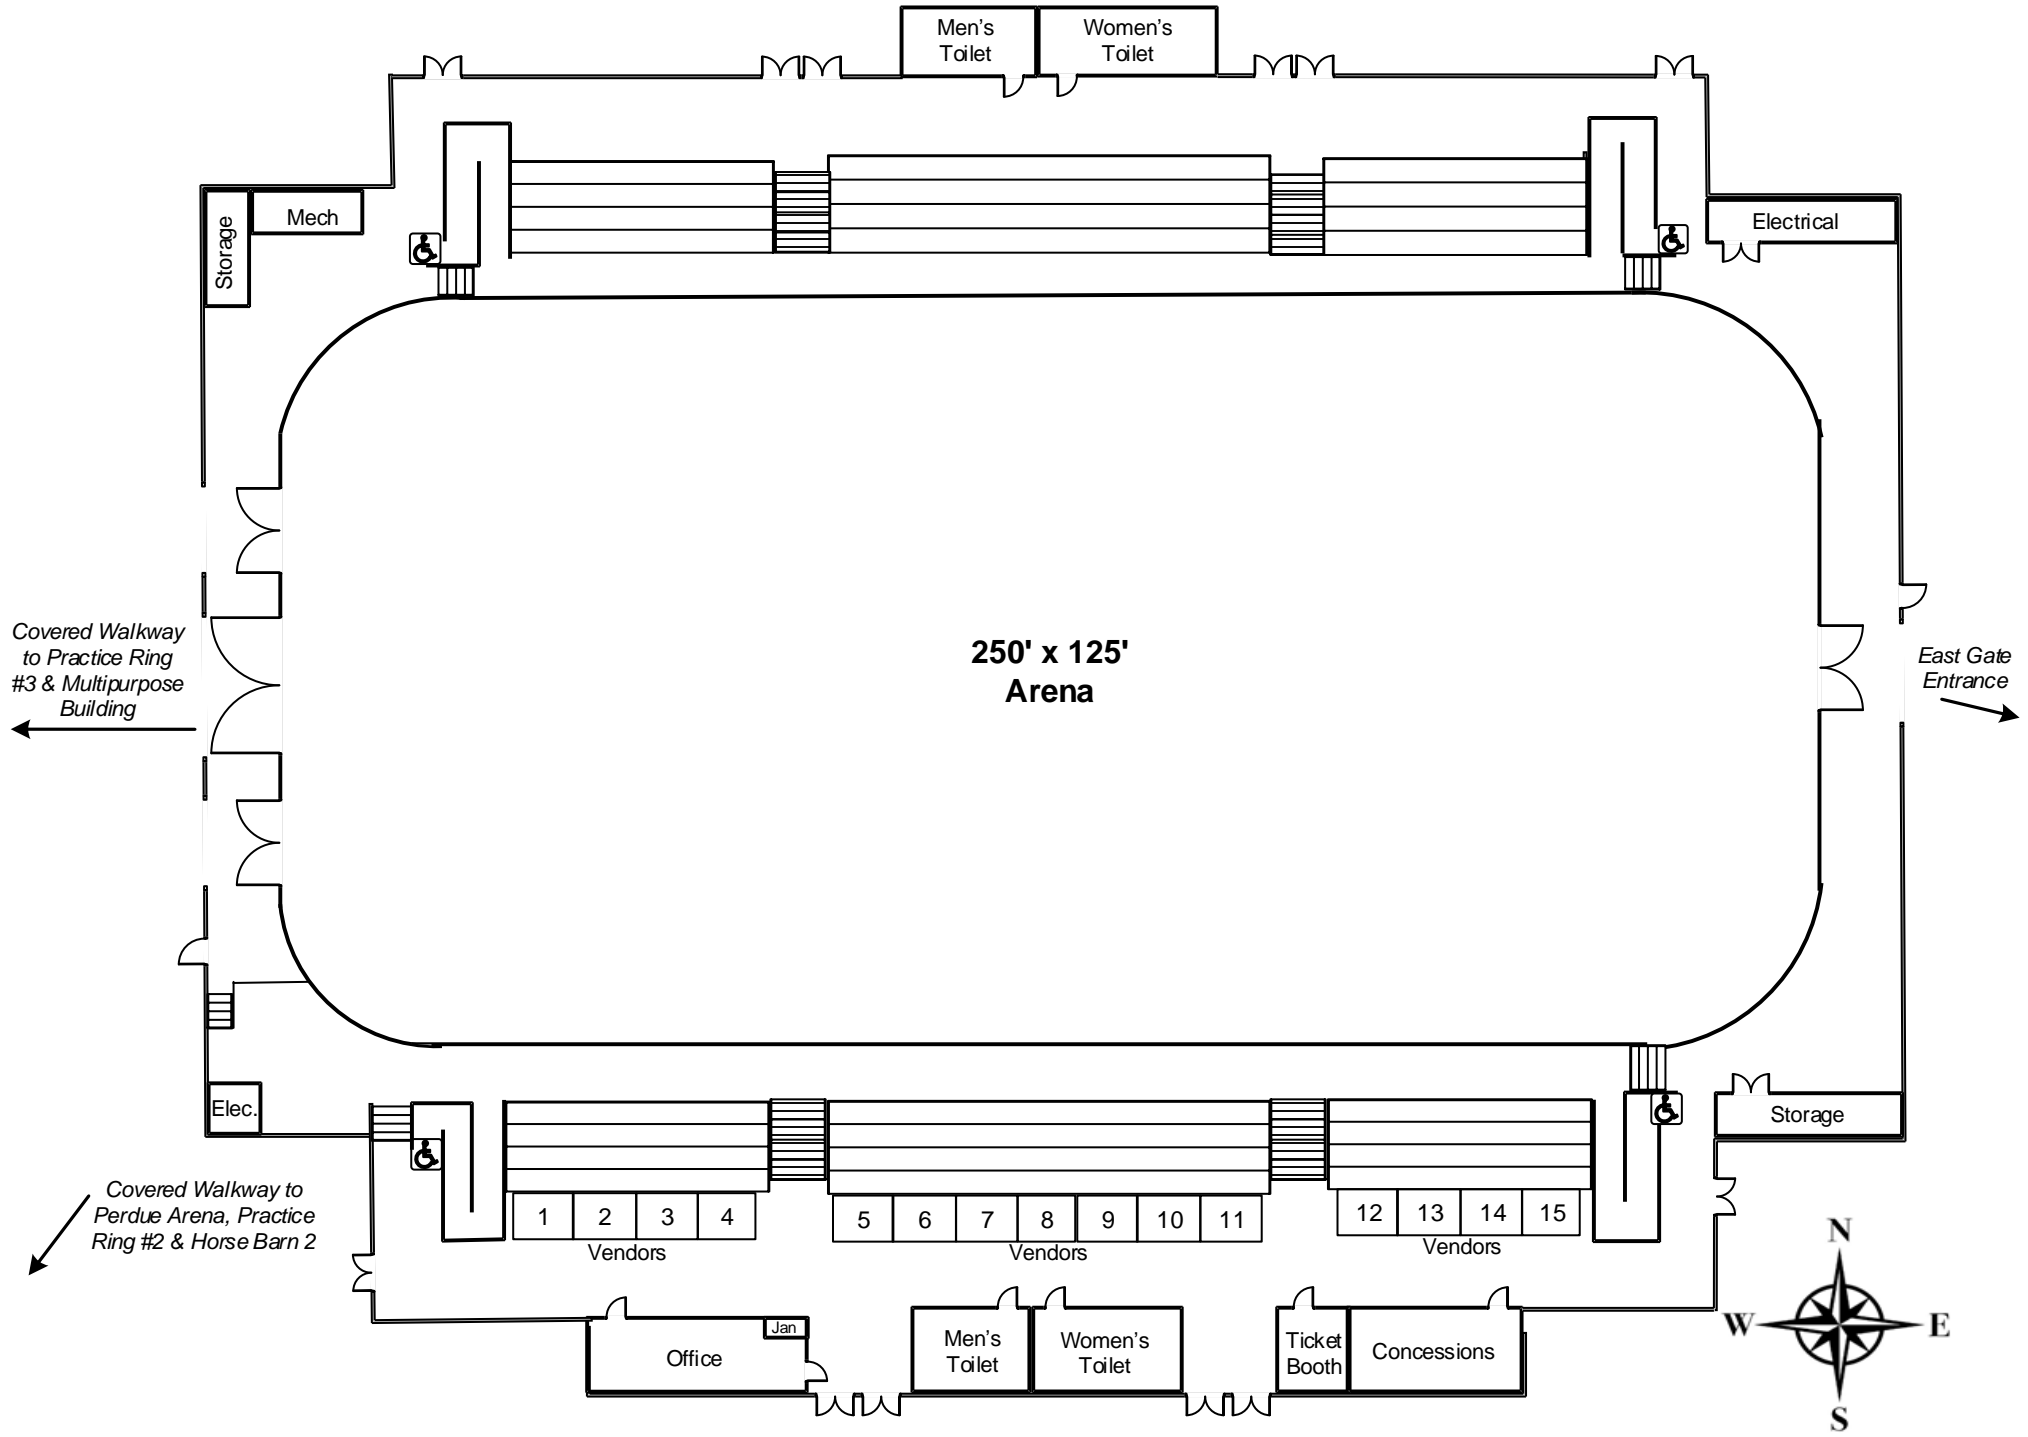

# Sutherland Arena (59,157 sq. ft.)

874 Stadium Seats

250' x 125'  
Arena

Men's  
Toilet

Women's  
Toilet

Storage

Mech

Electrical

Covered Walkway  
to Practice Ring  
#3 & Multipurpose  
Building

East Gate  
Entrance

Elec.

Storage

Covered Walkway to  
Perdue Arena, Practice  
Ring #2 & Horse Barn 2

1 2 3 4  
Vendors

5 6 7 8 9 10 11  
Vendors

12 13 14 15  
Vendors

Office  
Jan

Men's  
Toilet

Women's  
Toilet

Ticket  
Booth

Concessions