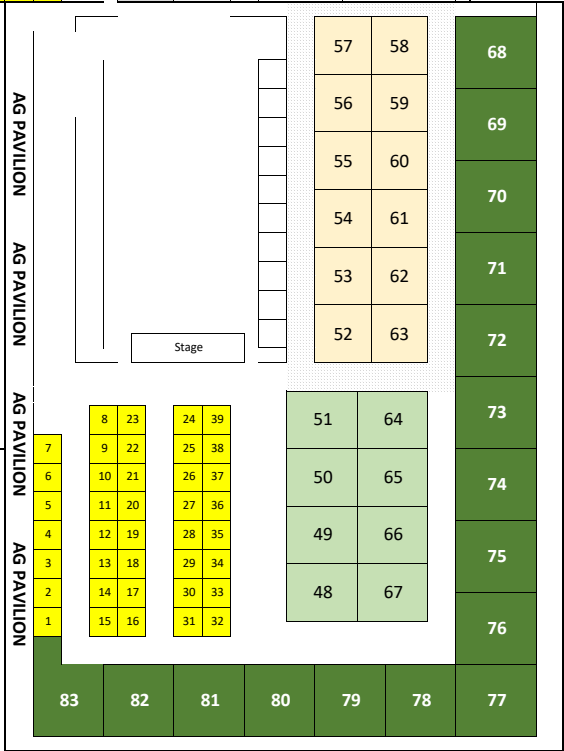

54th Annual Gateway Farm Expo

November 15 - 16, 2023

Buffalo County Fairgrounds - Kearney, NE

10X10	\$	475
20X20 Ag Pavilion	\$	775
20X25 Ag Pavilion	\$	825
25X25 Ag Pavilion	\$	850
20X35 Exhibit Building	\$	825
20X20 EXPO	\$	875
30X20 EXPO	\$	1,025
30X30 EXPO West	\$	1,175
30X30 EXPO East	\$	900
OUTDOOR 40X40	\$	350

Location Not To Scale