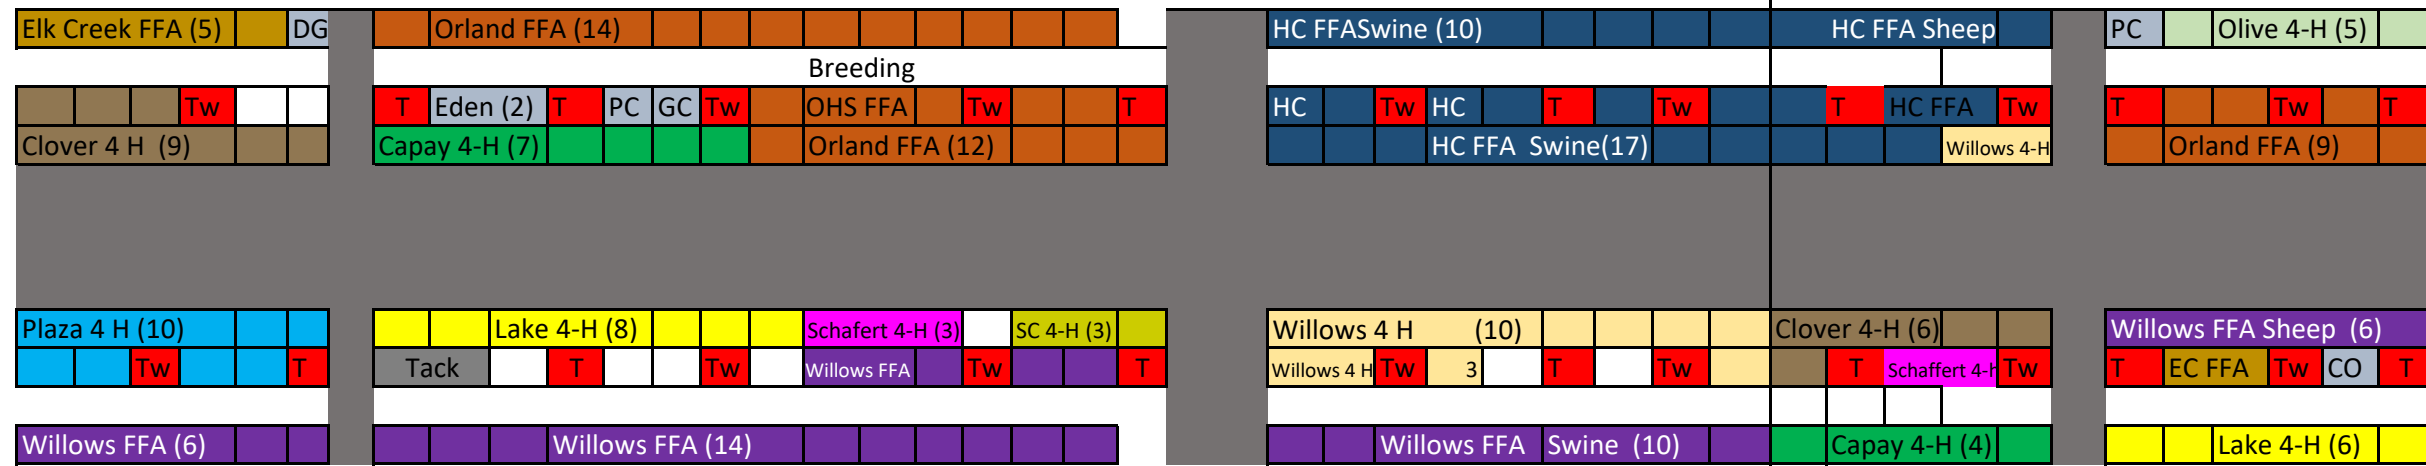

Carnival Lot

North

Swine

Sheep

West Side

East Side

Brawley

Wash Racks