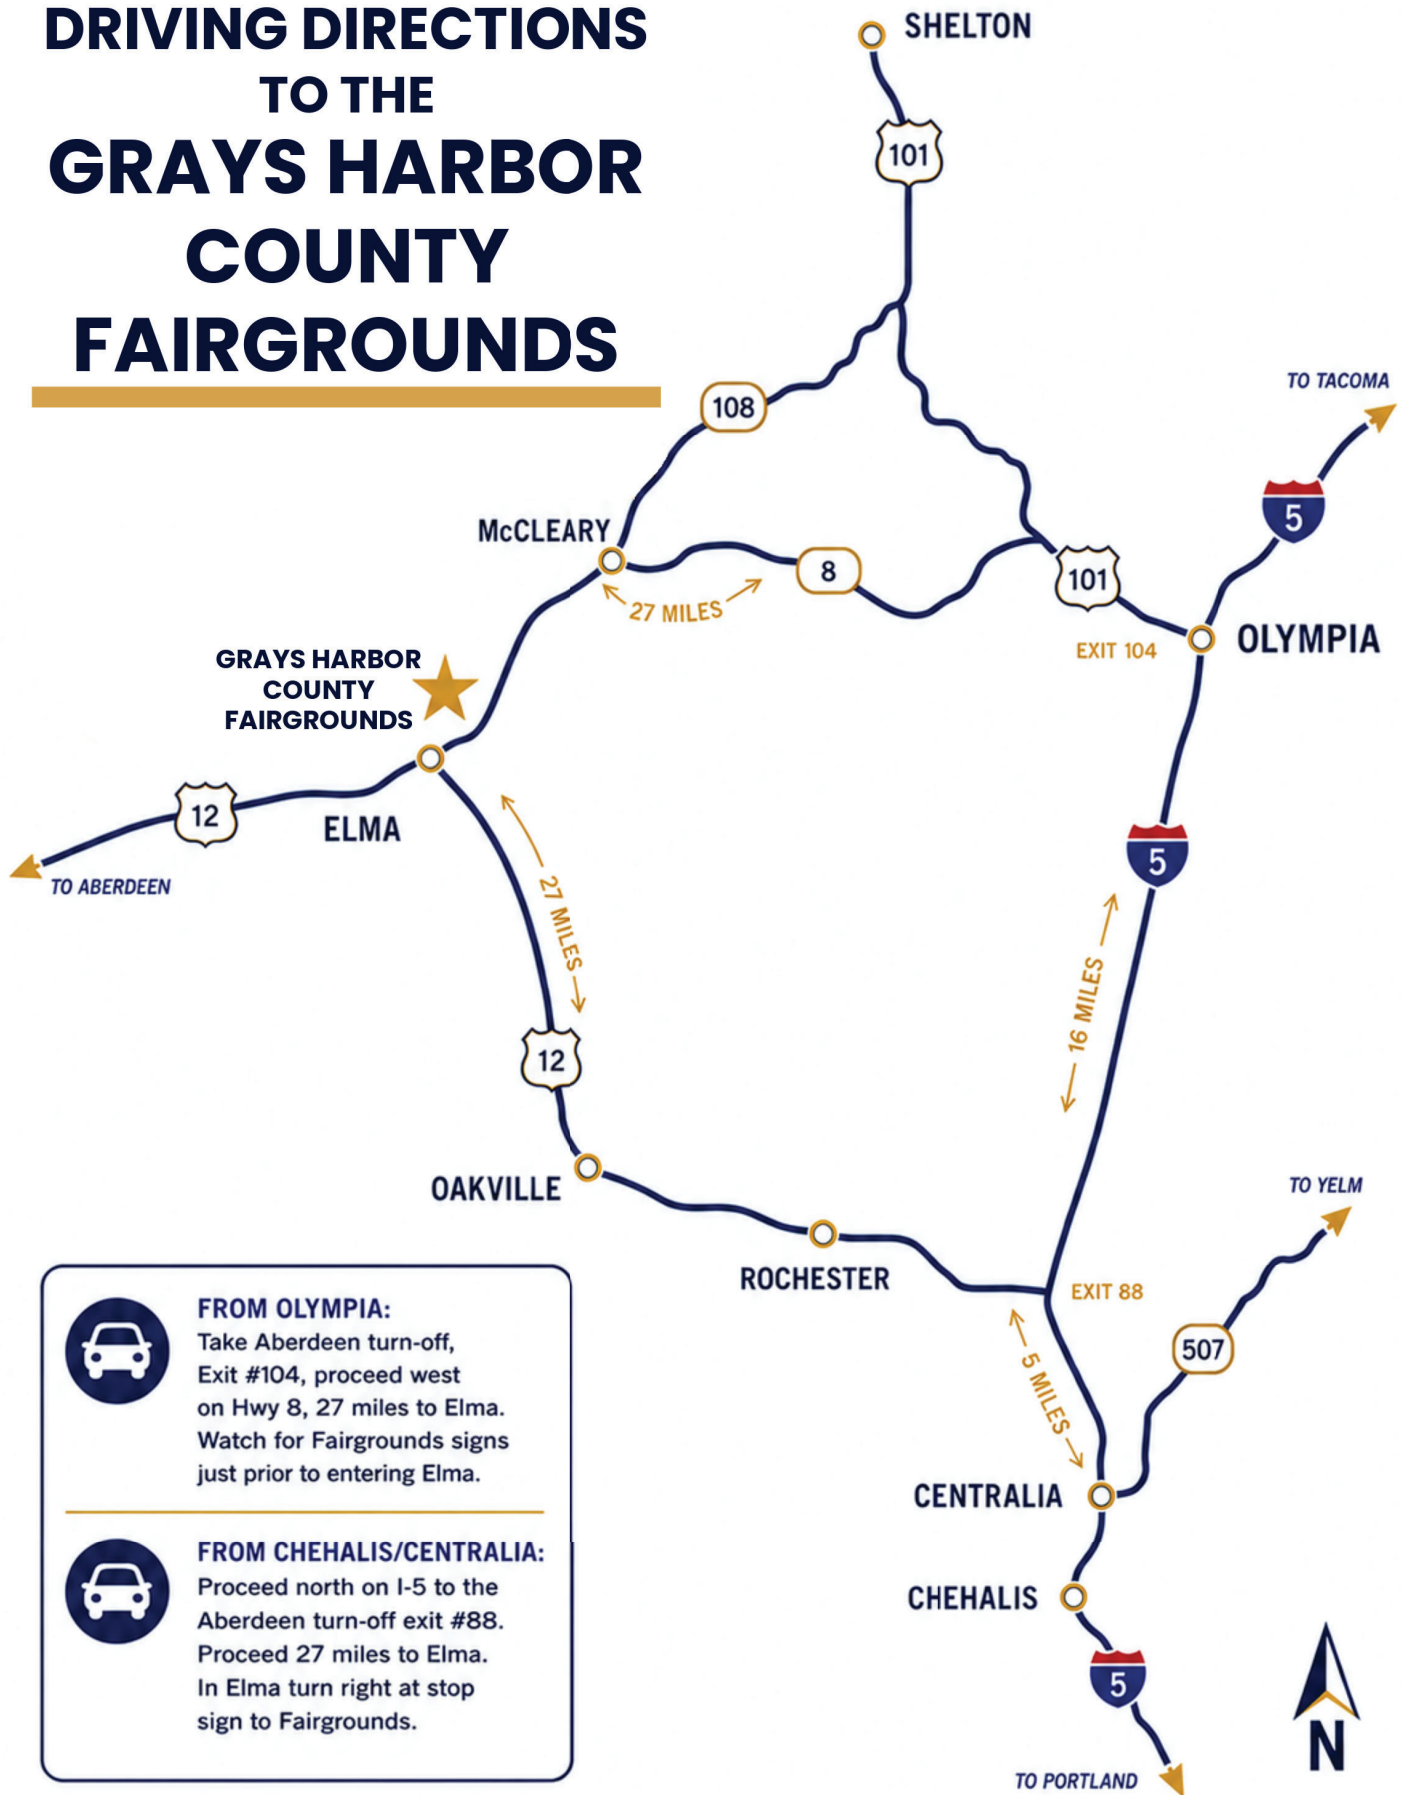

DRIVING DIRECTIONS TO THE GRAYS HARBOR COUNTY FAIRGROUNDS

FROM OLYMPIA:

Take Aberdeen turn-off, Exit #104, proceed west on Hwy 8, 27 miles to Elma. Watch for Fairgrounds signs just prior to entering Elma.

FROM CHEHALIS/CENTRALIA:

Proceed north on I-5 to the Aberdeen turn-off exit #88. Proceed 27 miles to Elma. In Elma turn right at stop sign to Fairgrounds.