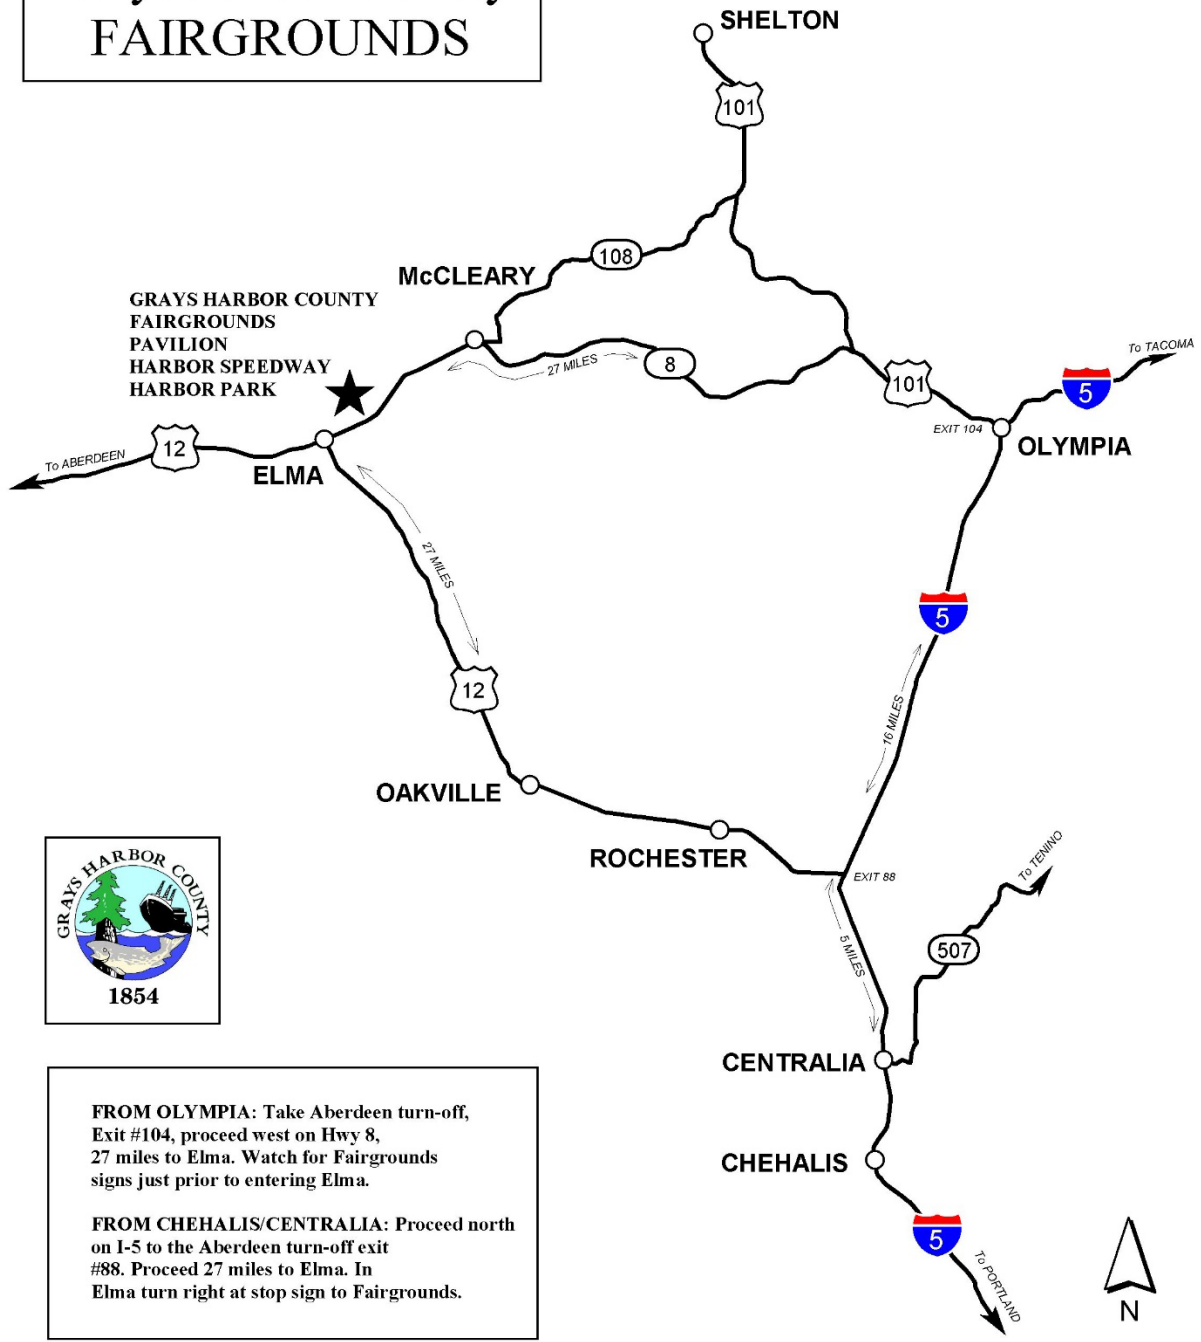

Driving Directions to the Grays Harbor County FAIRGROUNDS

FROM OLYMPIA: Take Aberdeen turn-off, Exit #104, proceed west on Hwy 8, 27 miles to Elma. Watch for Fairgrounds signs just prior to entering Elma.

FROM CHEHALIS/CENTRALIA: Proceed north on I-5 to the Aberdeen turn-off exit #88. Proceed 27 miles to Elma. In Elma turn right at stop sign to Fairgrounds.