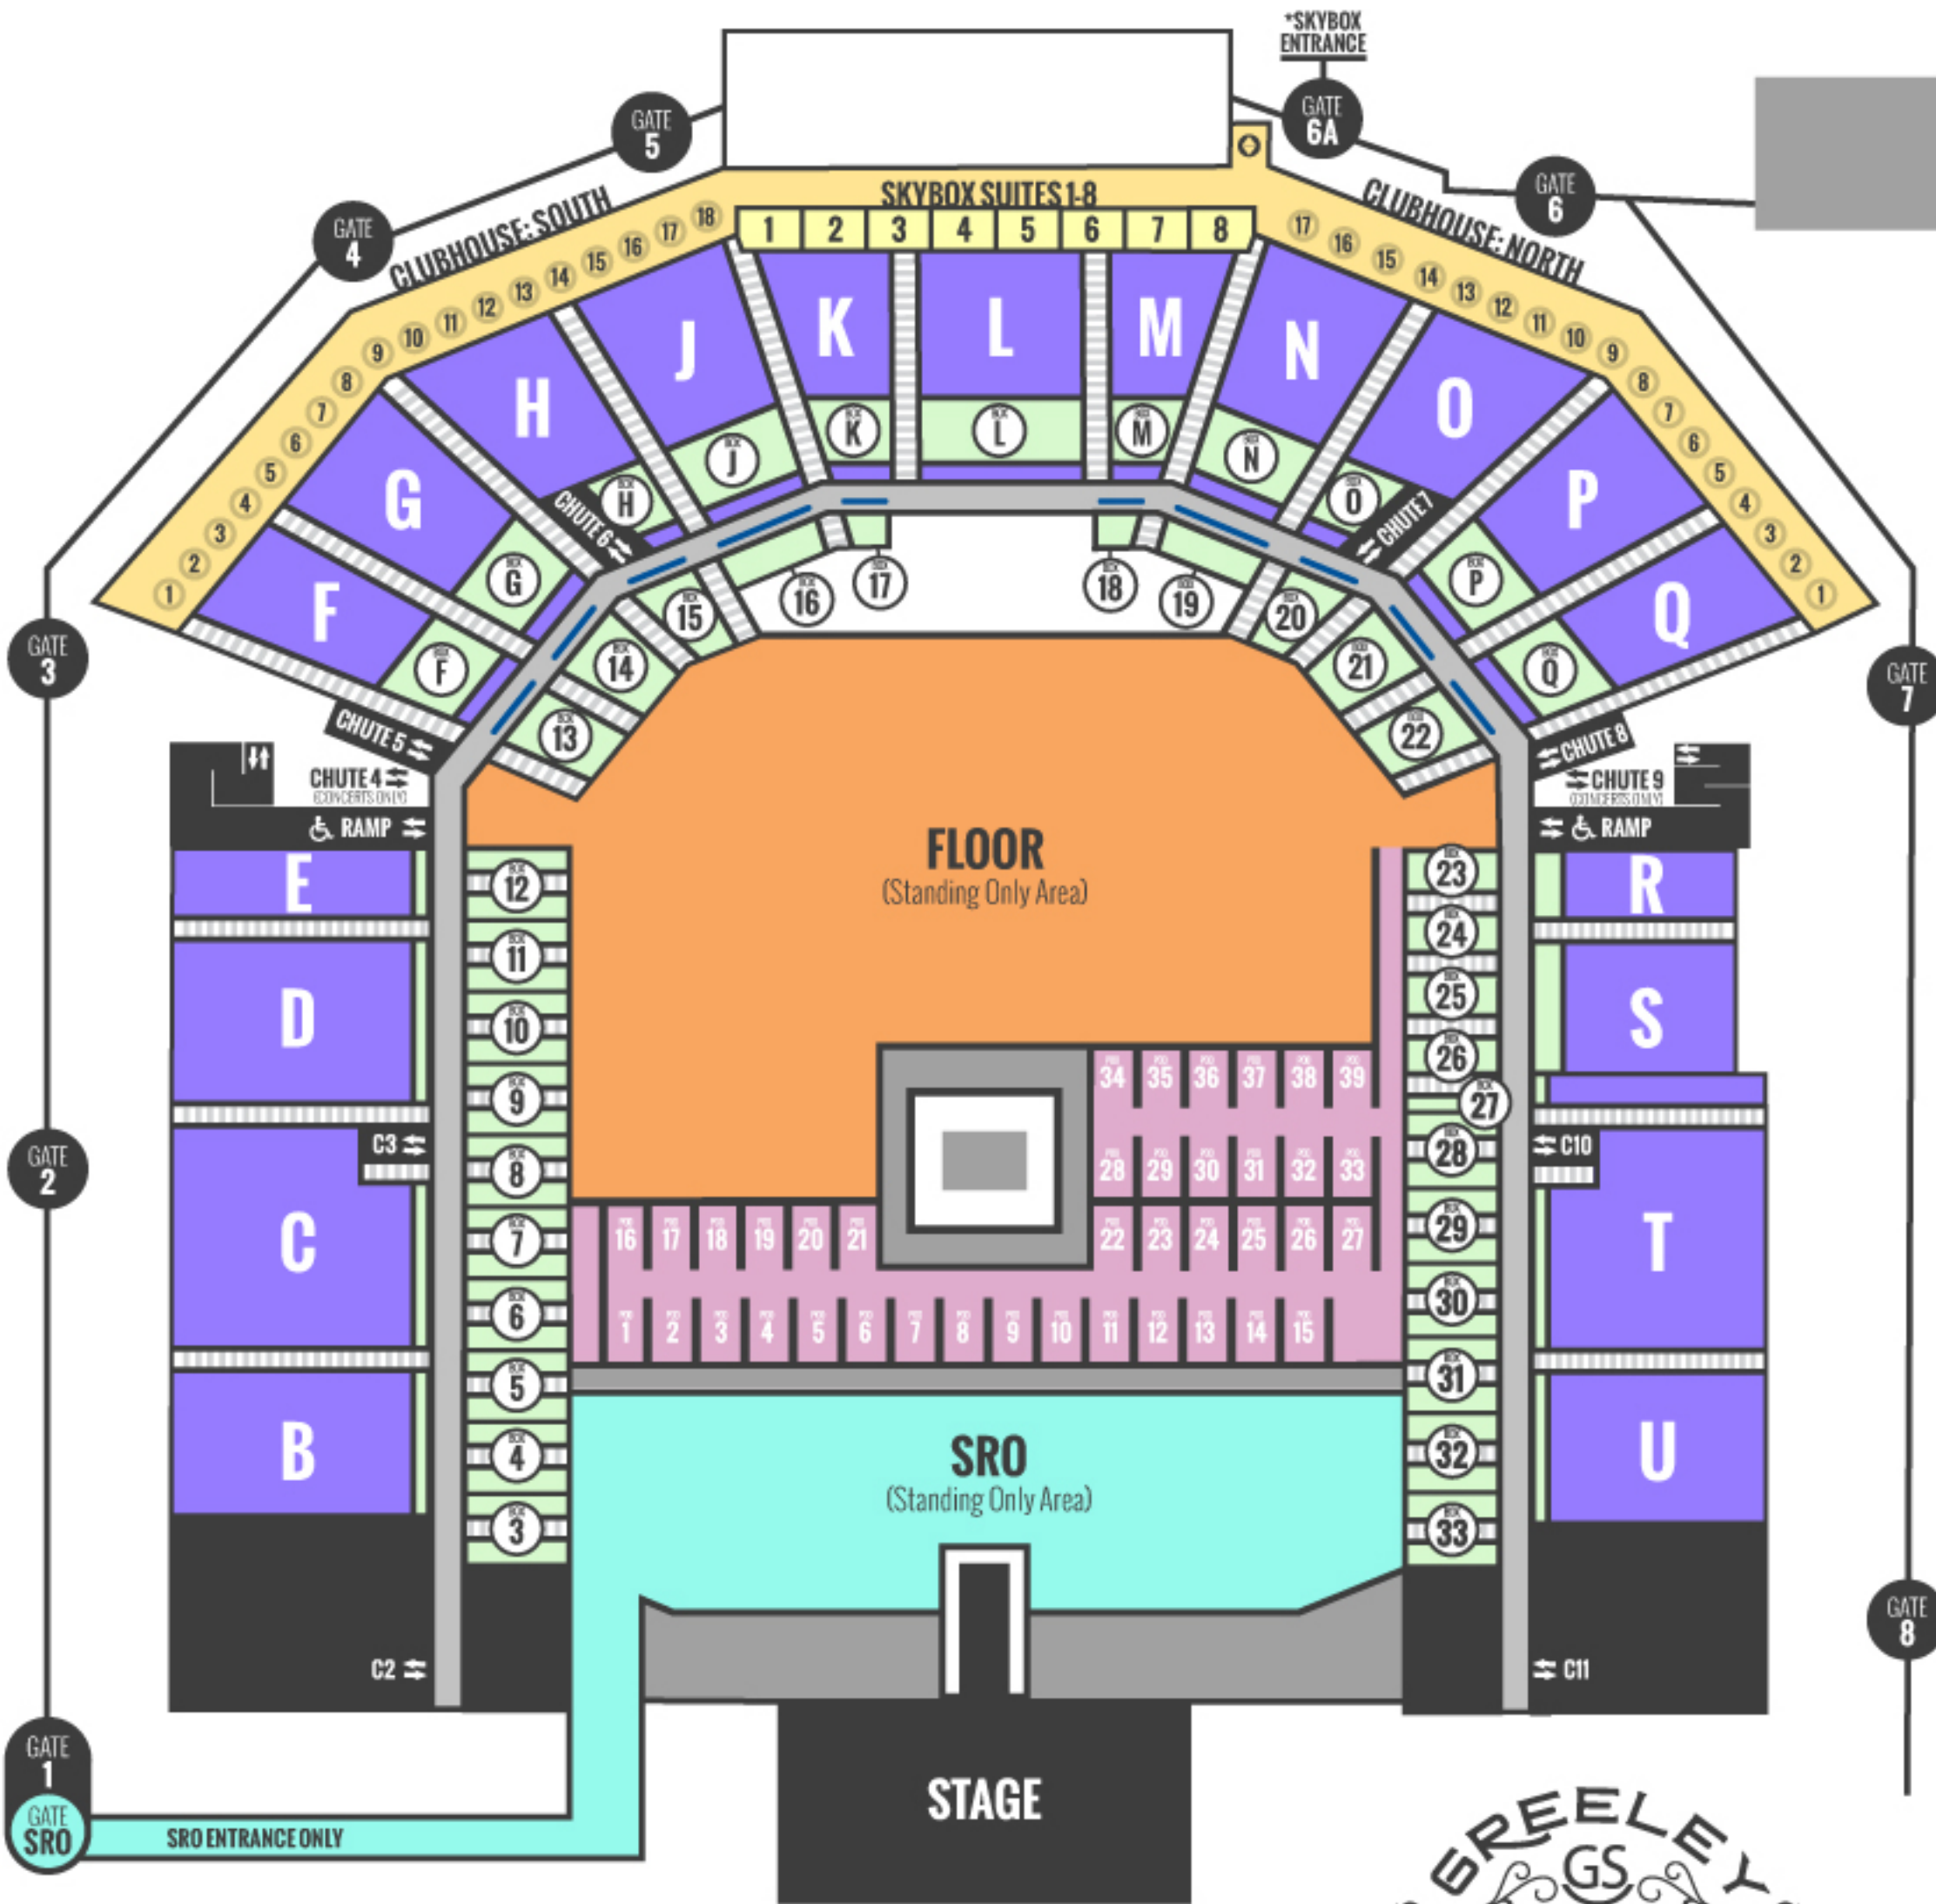

STAMPEDE ARENA

2024 CONCERT SETUP

HANDICAP SEATING AVAILABLE IN BOX 13-22

SEATING CONFIGURATION SUBJECT TO CHANGE.
MAP NOT TO SCALE.
AS OF MAY 22, 2024