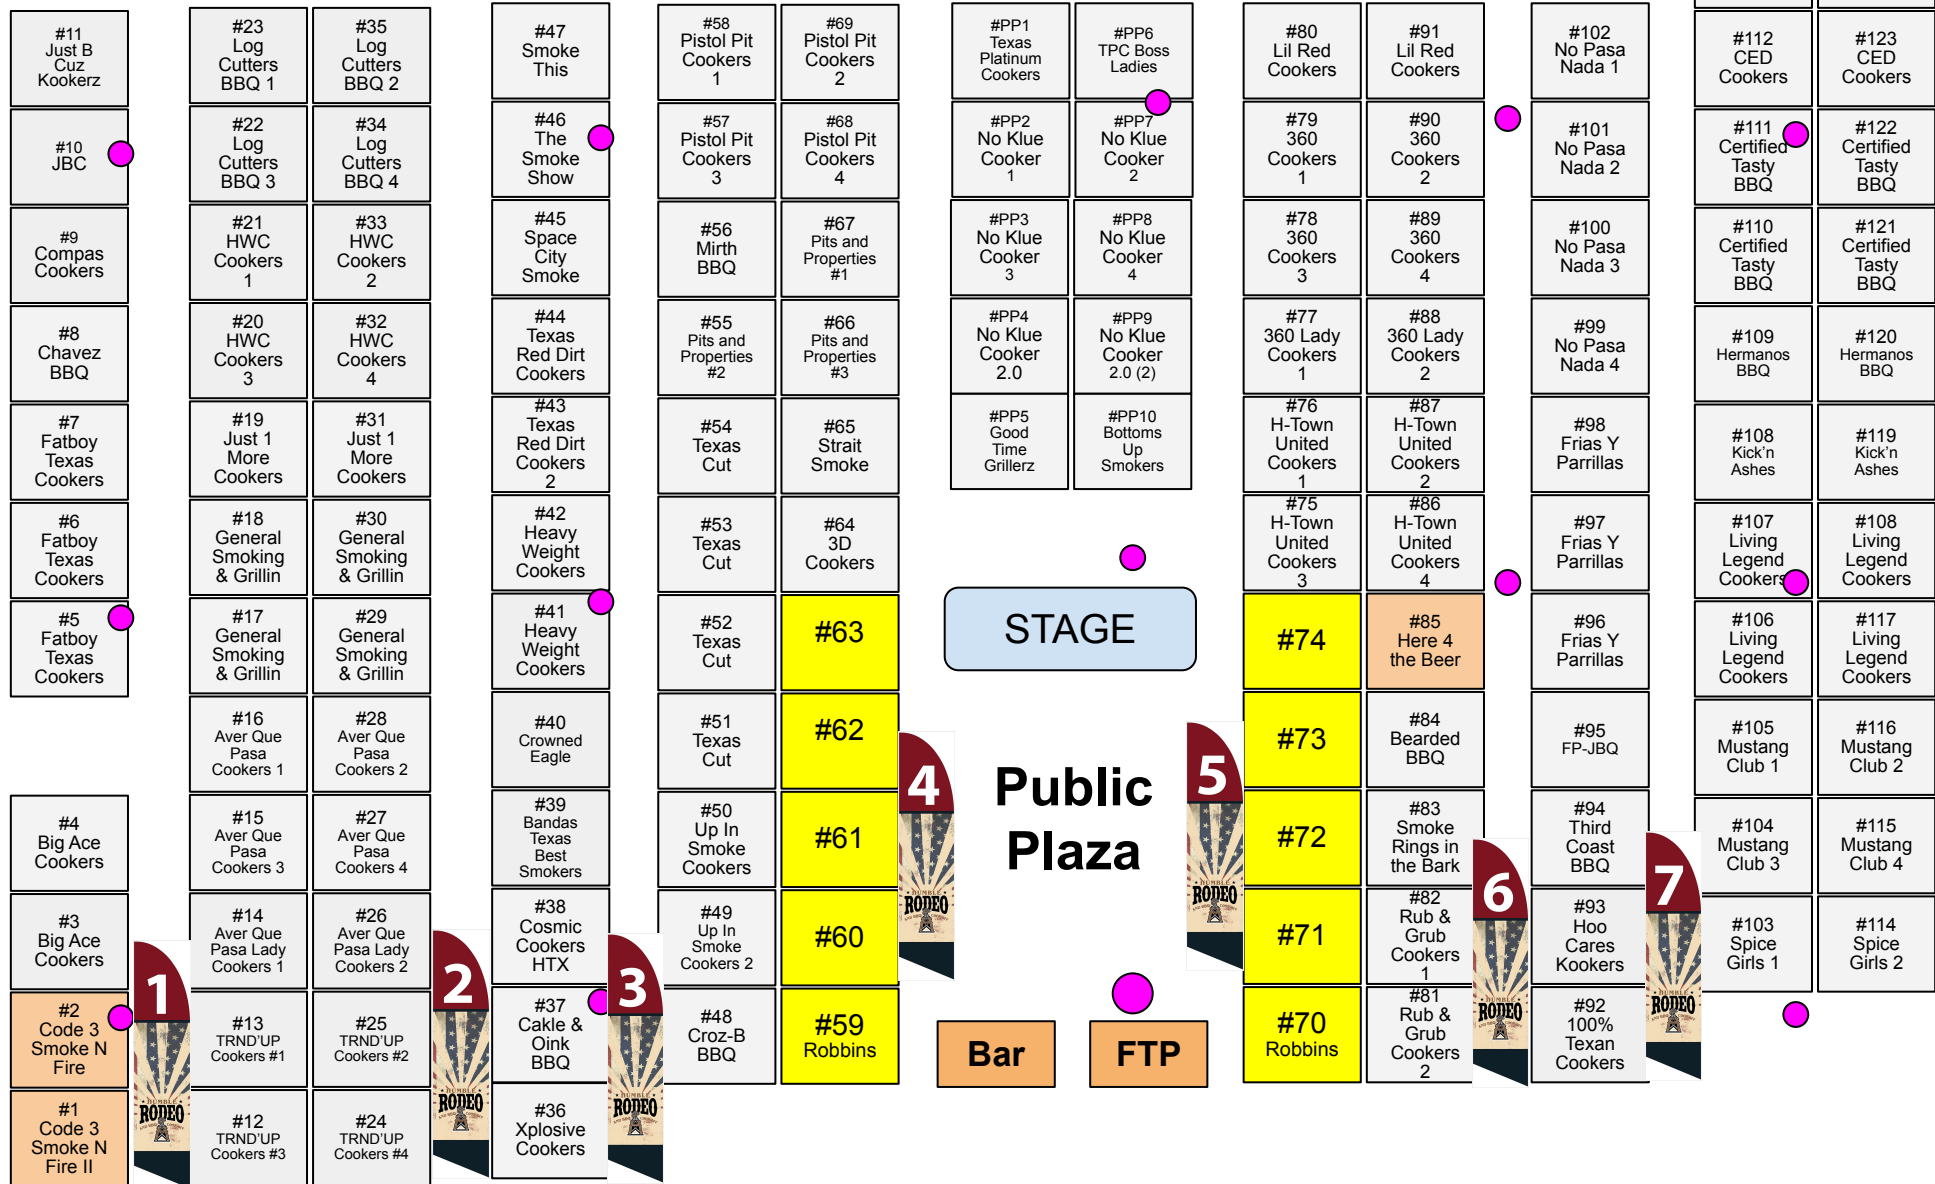

E1

E2

E3

- Sponsor
- Vendor
- Open to Public Tent

Drive In Entrance

Ice

First Aid

Check In Tent

ATM

Entrance

Info

Light Pole

#125 Gitter' Lit	#126 Gitter' Lit	#127 360 BBQ	#128 Black Hat Cookers	#129 The Cherry Pits BBQ	#130 Me and My Gang	#131 Smoking Cactus Cookers	#132 Pigheaded Cookers	#133 Blackjack Cookers	#134 Lone Star Smoke Stacks	#135 Dirty Underwear Gang	#136 Smoke Show	#137 Big Boys BBQ	#138 Meat Shots	#139 1st Class BBQ
------------------------	------------------------	--------------------	------------------------------	-----------------------------------	---------------------------	--------------------------------------	------------------------------	------------------------------	--------------------------------------	------------------------------------	-----------------------	----------------------------	-----------------------	--------------------------

#140 H-Town Pit Boss Smokers 1	#141 H-Town Pit Boss Smokers 2	#142 H-Town Pit Boss Smokers 3	#143 H-Town Pit Boss Smokers 4	#144 TFS Kookers	#145 TFS Kookers	#146 TFS Kookers	#147 TFS Kookers	#148 Amped & Smoked	#149 Barefoot Cookers	#150 TC BBQ	#151 Coonass Cookers	#152 Broke Ash	#153 All Fire No Smoke	#154 Family Tradition
---	---	---	---	------------------------	------------------------	------------------------	------------------------	---------------------------	-----------------------------	----------------	----------------------------	----------------------	---------------------------------	-----------------------------

Back
Entrance