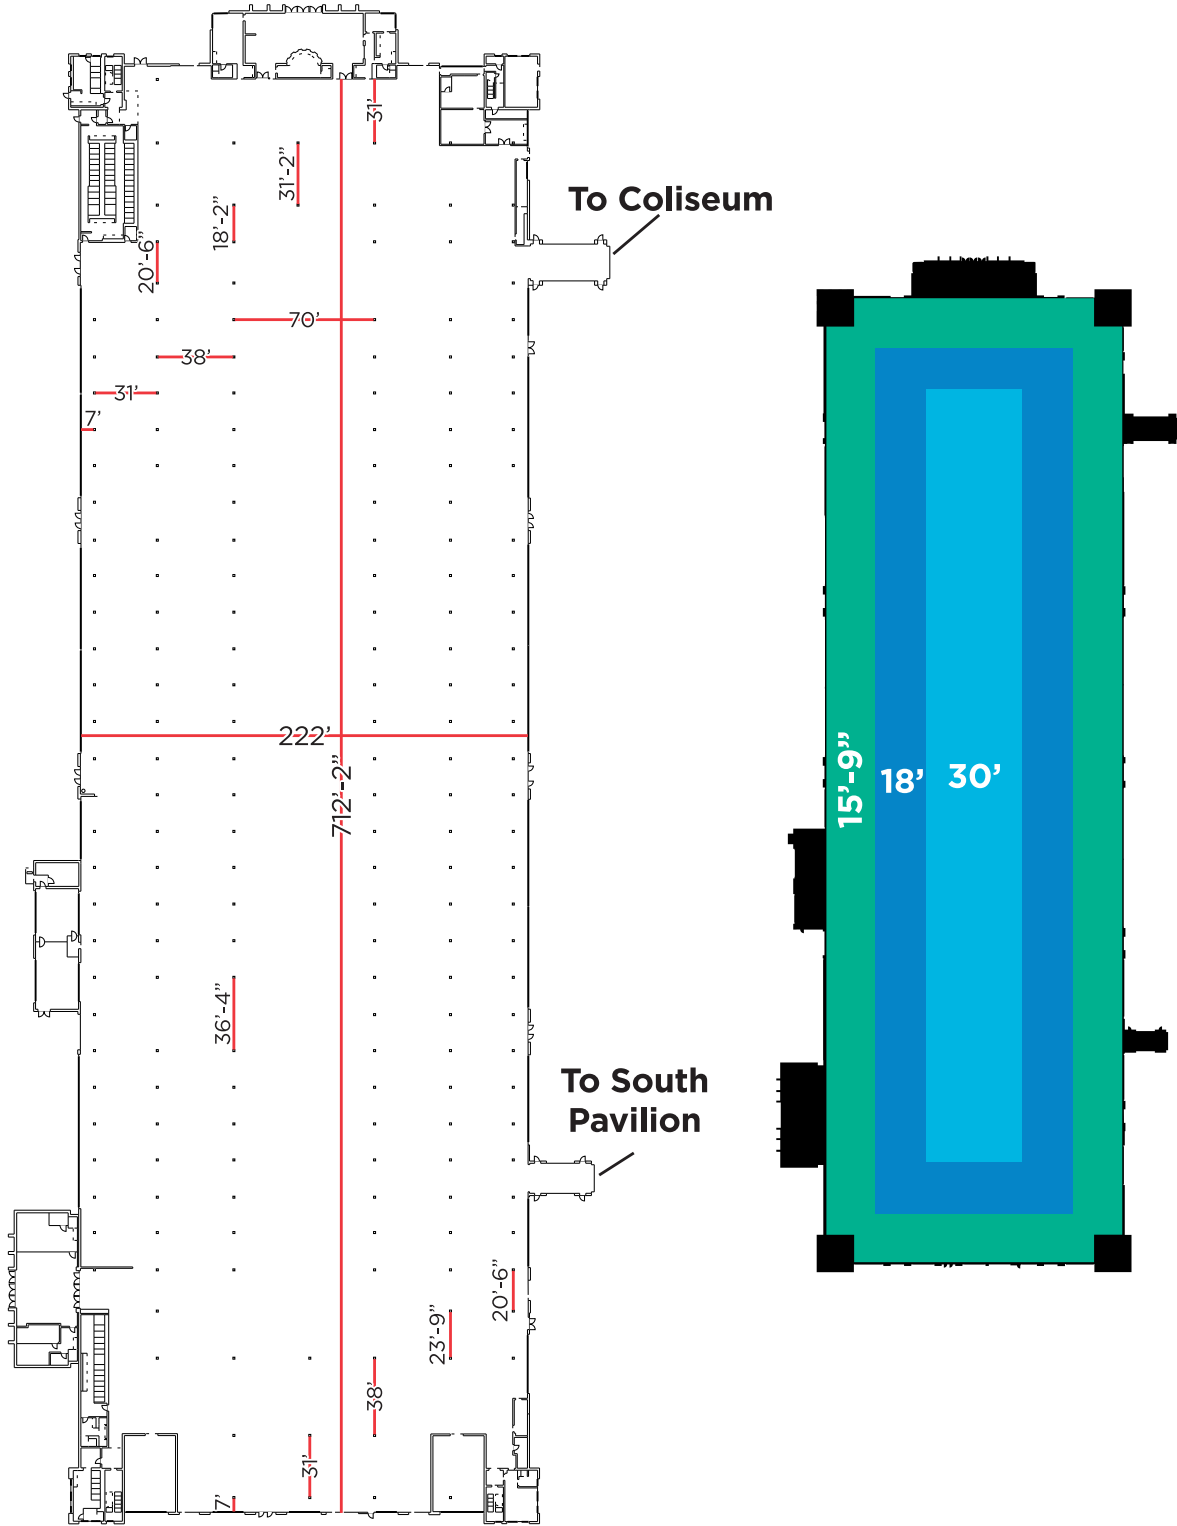

## VENUE FEATURES:

- Ideal location for agriculture, consumer, exhibit, sport and trade shows
- Bright open space with 15 - 30 foot ceilings
- 15 overhead doors with direct floor access
- 2 lobby entrances
- Two ticket offices
- Permanent Concession Stand
- Close, convenient parking
- Venue can expand through enclosed walkways to the Indiana Farmers Coliseum and South Pavilion

**TOTAL EVENT SPACE - 147,000 FT<sup>2</sup>**

# FLOOR PLAN

Specs	Square Feet	10x10 Booths	8x10 Booths	Theater Seating	Classroom Seating	Banquet Seating
West Pavilion	147,000	714	1,356	25,370	12,502	14,704