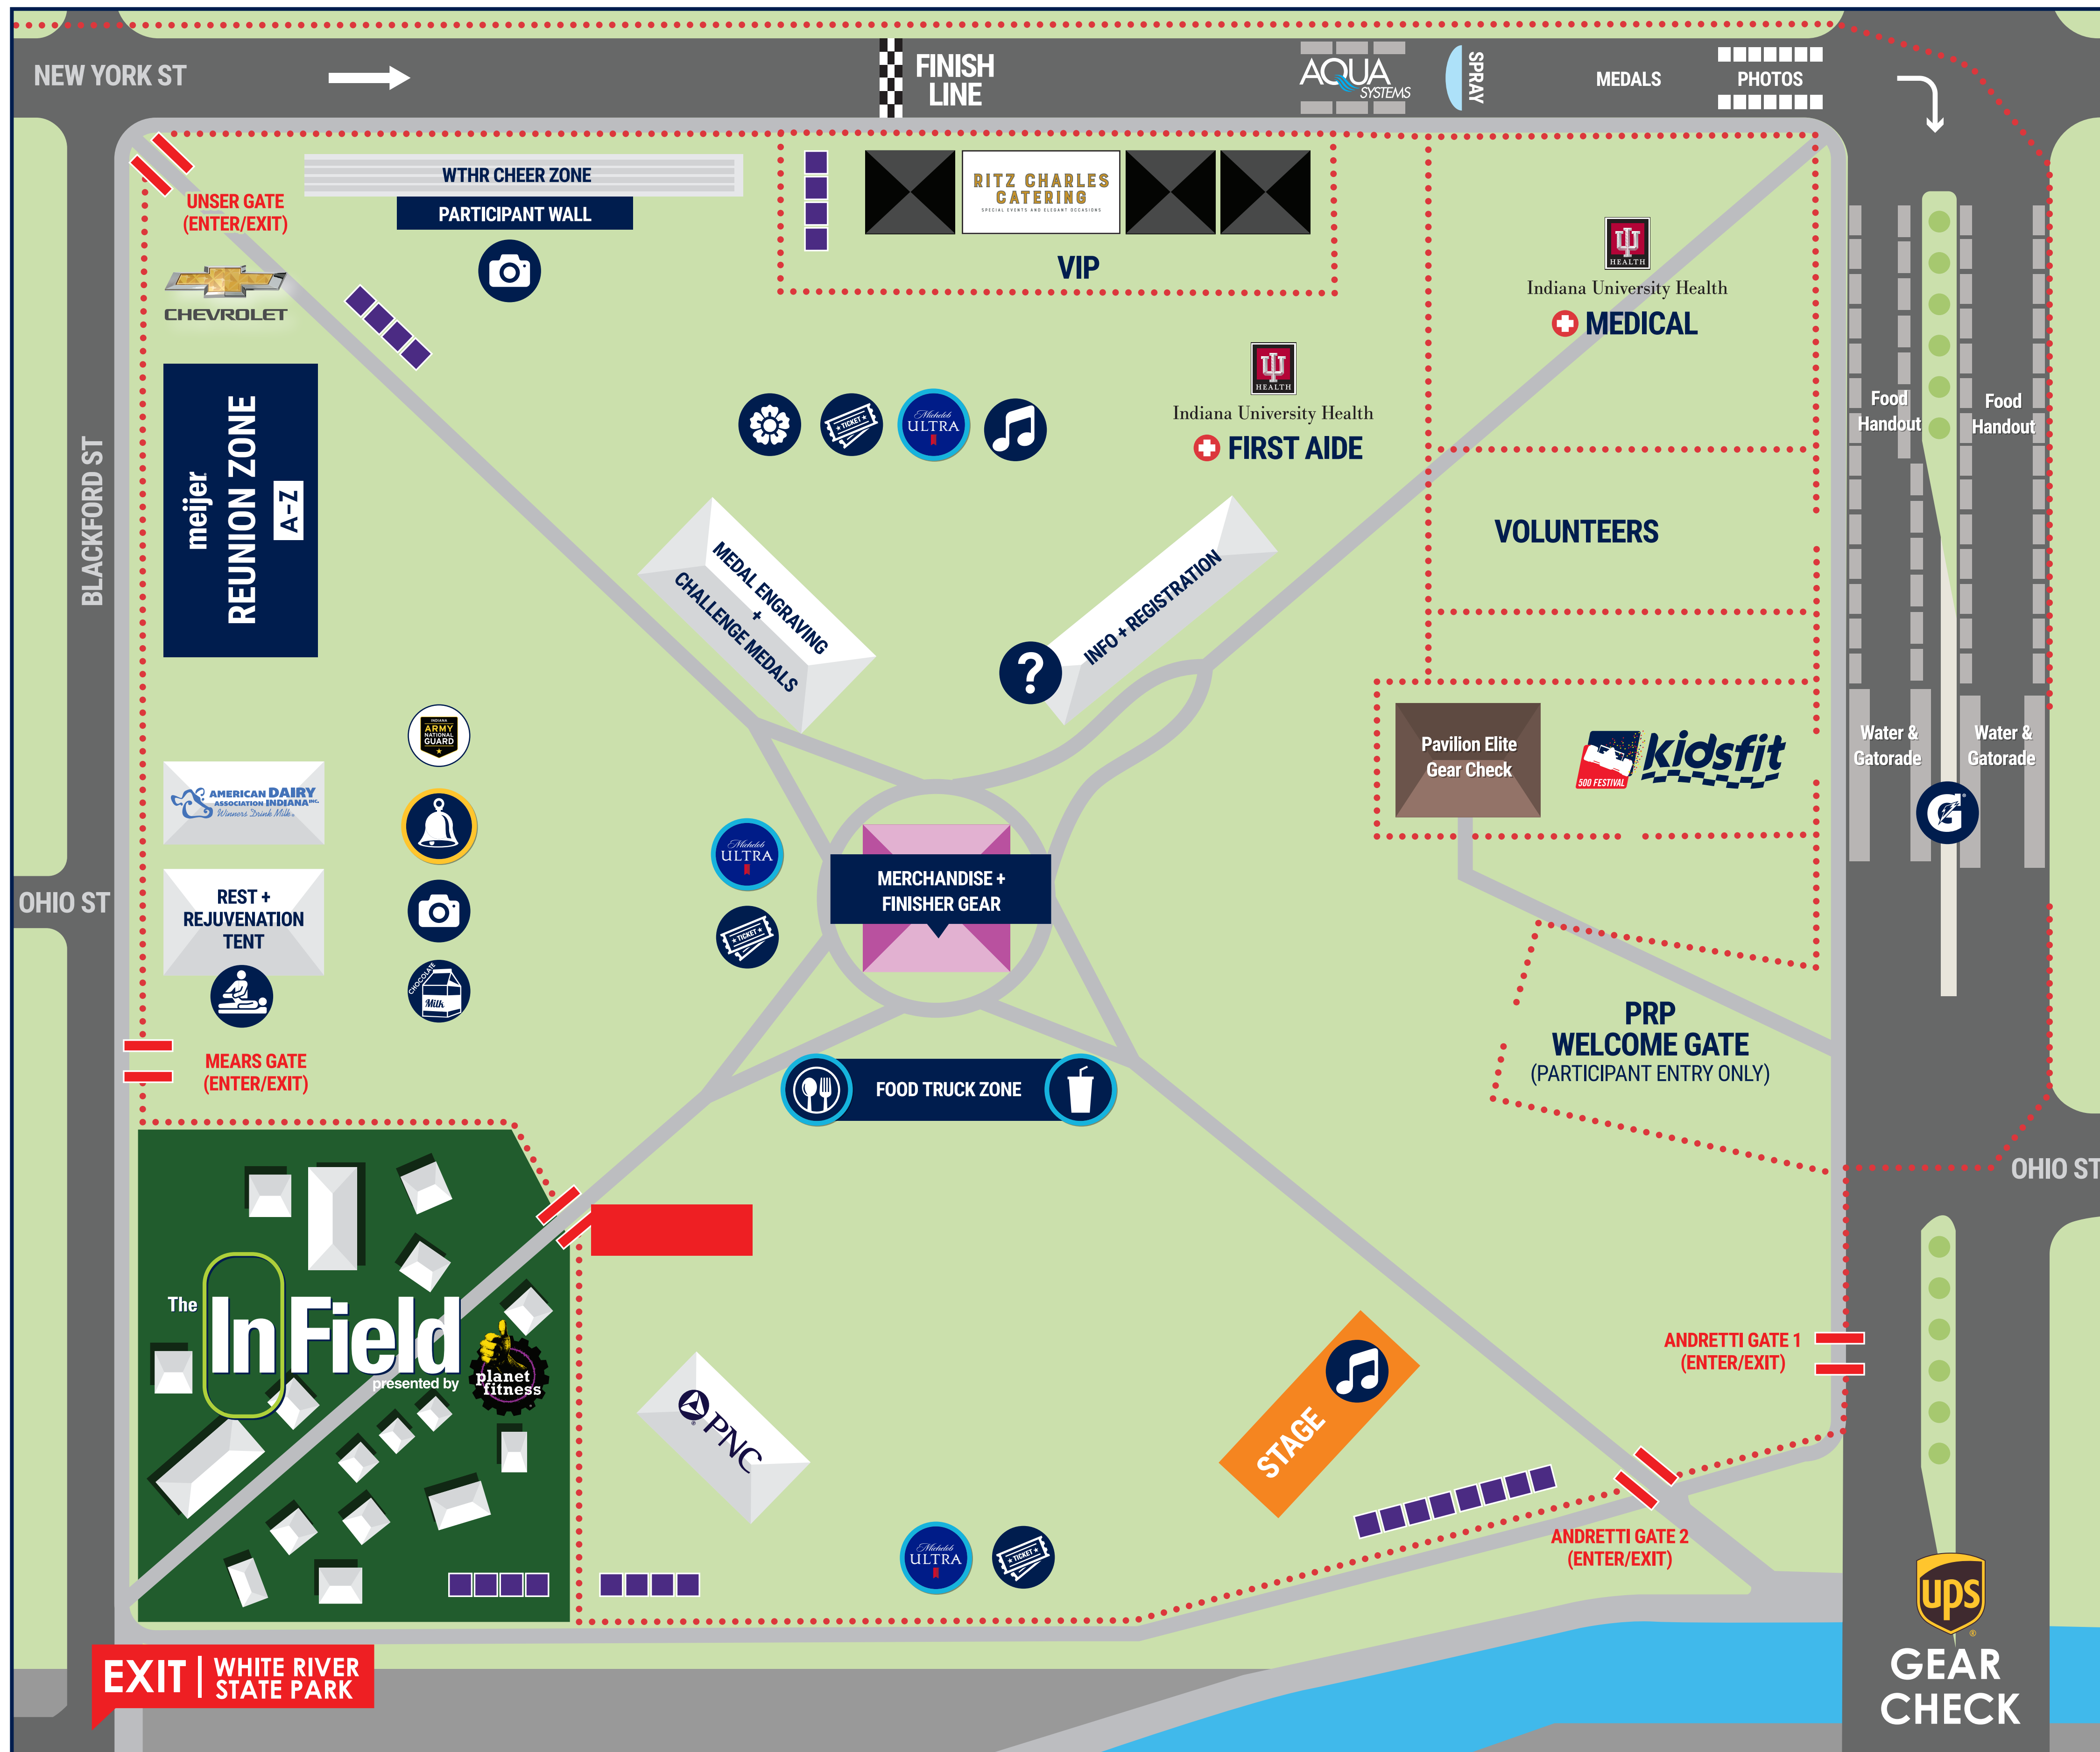

POST RACE PARTY PRESENTED BY PNC

MAP KEY

-  EXIT GATES
-  RESTROOMS
-  MEDICAL
-  INFO/REG/ LOST AND FOUND
-  JP PARKER FLOWERS
-  PHOTO OP
-  INDIANA ARMY NATIONAL GUARD
-  Michelob **ULTRA**
-  BEER TOKENS
-  PERSONAL RECORD BELL
-  FOOD
-  MUSIC
-  FENCING