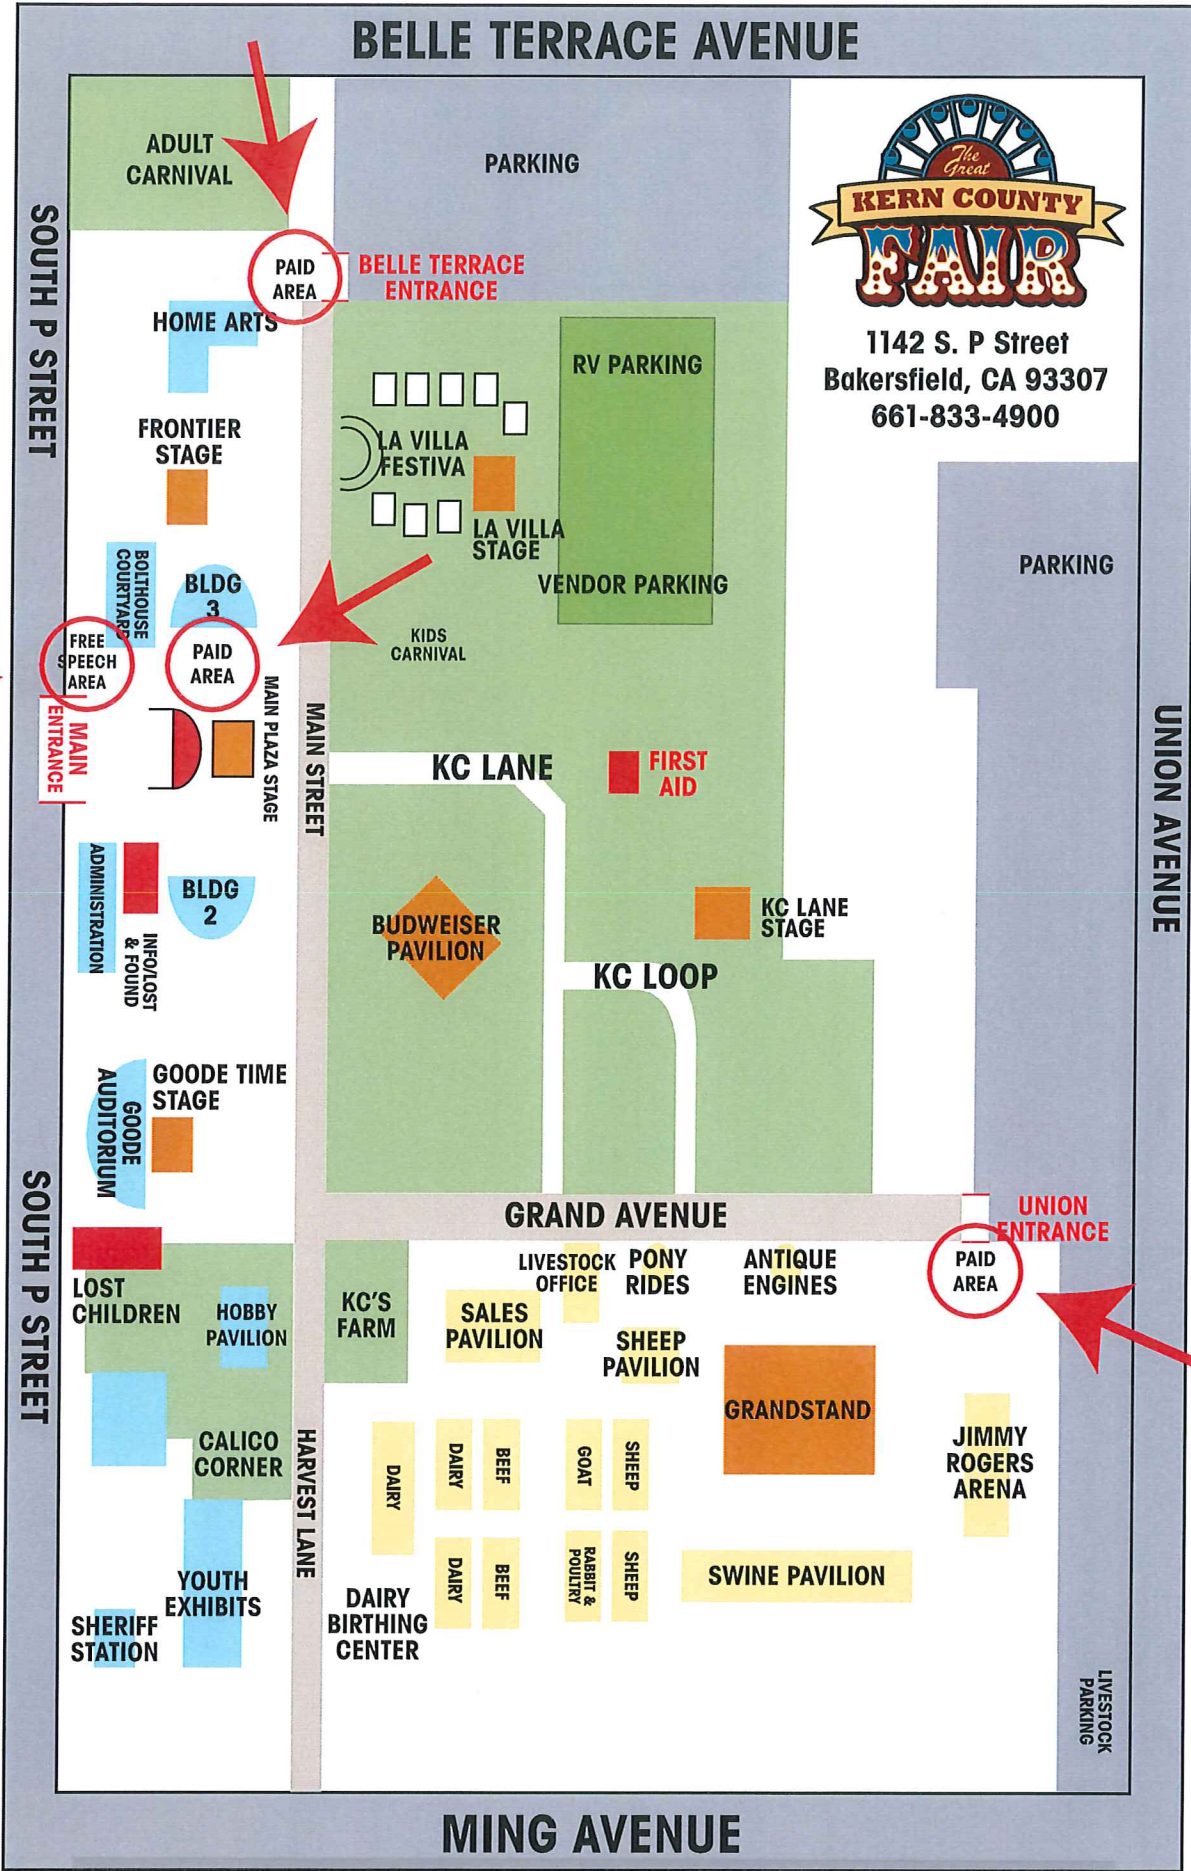

BELLE TERRACE AVENUE

1142 S. P Street
Bakersfield, CA 93307
661-833-4900

MING AVENUE
ZONES NOT TO SCALE