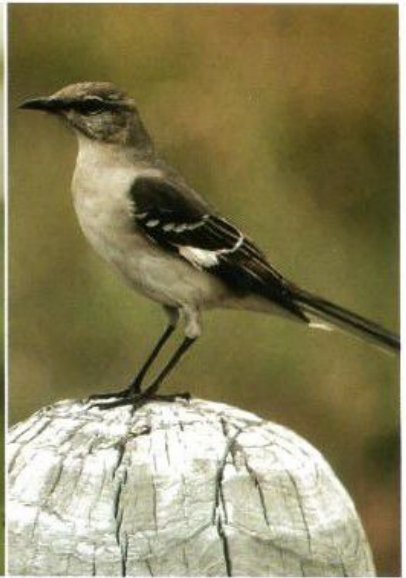

Birding Sites of the Kerrville Area

Public

Kerrville Schreiner Park
Kerr Wildlife Management Area
Louise Hays Park
Westland City Park
Shultz City Park
Elm Creek Park
Guadalupe Park
Cypress Park
Knapp Park
Ingram Dam

Riverside Nature Center
Texas Parks & Wildlife Fishing Spot
River Crossings
Stream Crossings
Highway 27 Roadside Park
Heart of the Hills Fisheries
Research Station

Private

YO Ranch
MO Ranch
Stowers Ranch