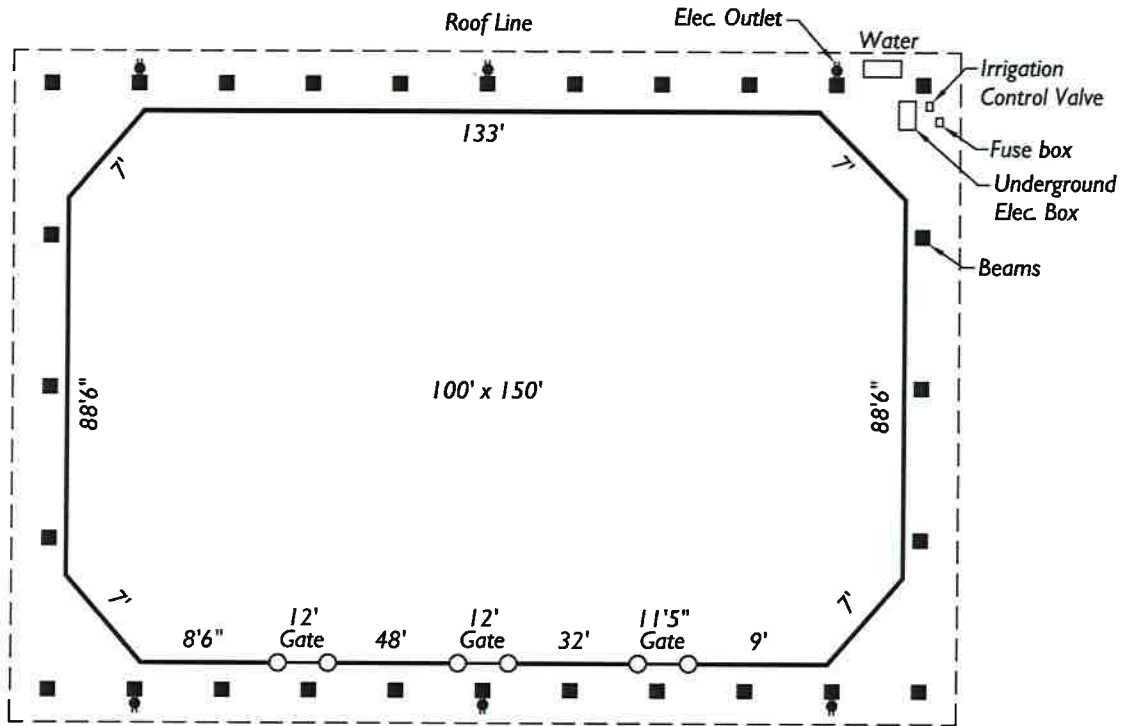

Covered Arena

116' x 164'

19,024 s.f.

Scale: 1"=30'

Enumclaw EXPO & Events Center

45224 284th Ave SE, Enumclaw, WA 98022 ~ (360) 226-3493

Email: info@enumclawexpo.com, Web Site: www.enumclawexpo.com